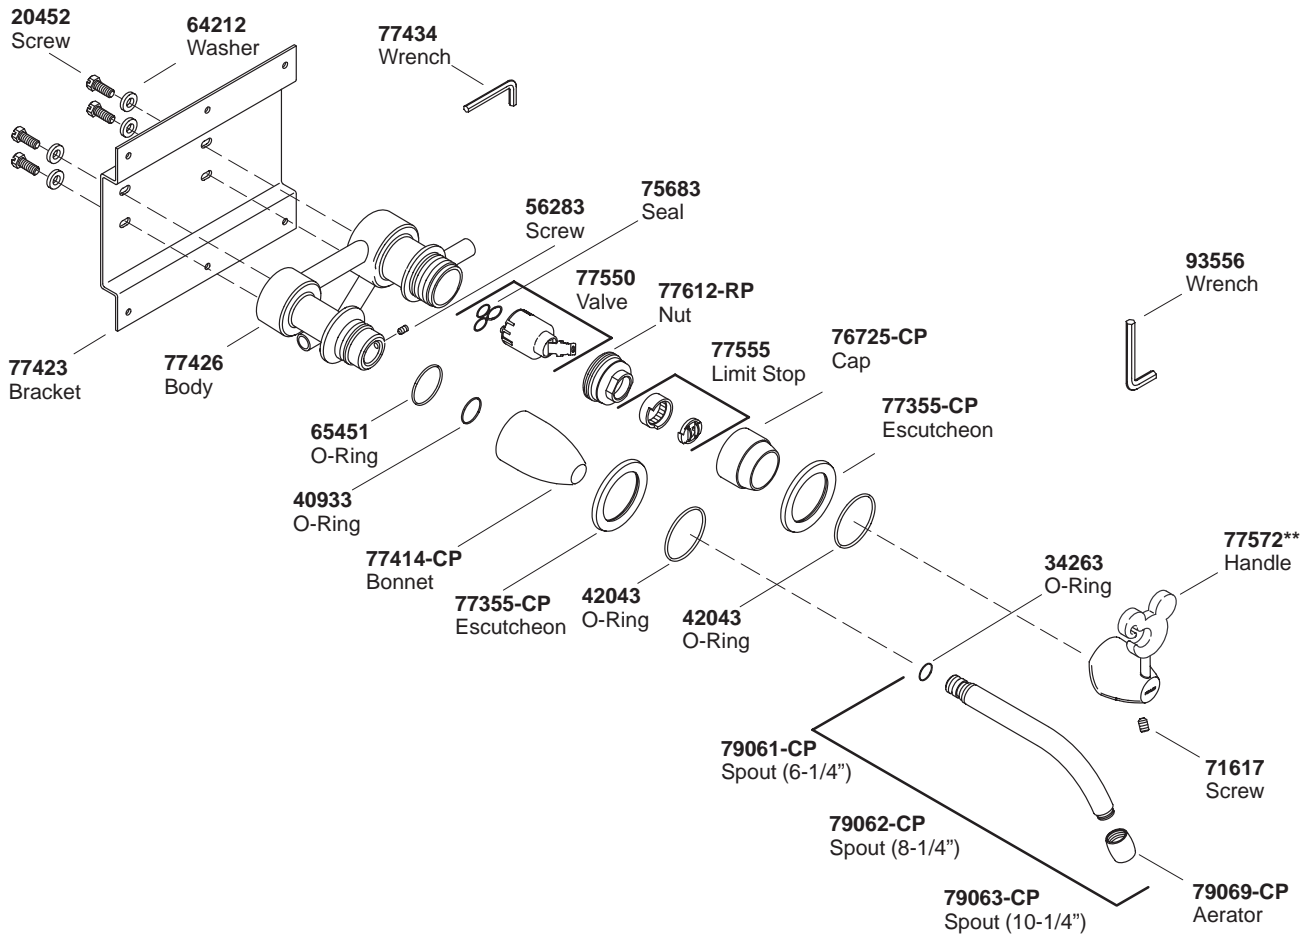

KOHLER® SERVICE PARTS

FALLING WATER KITCHEN/BAR/LAVATORY WALL-MOUNT FAUCET

K#	6-1/4" Spout	8-1/4" Spout	10-1/4" Spout	Valve Only
K-T194-9-**-AA	X			
K-T196-9-**-AA		X		
K-T198-9-**-AA			X	
K-307-K-NA-AA				X

****Finish/color code must be specified when ordering.**