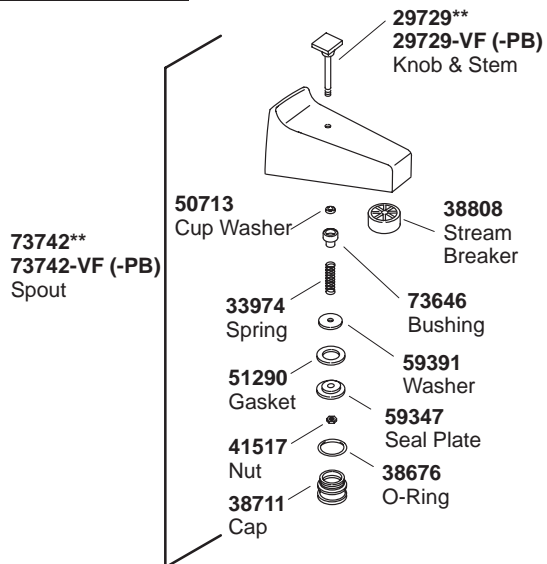

KOHLER[®]
SERVICE PARTS

ROMAN WALL-MOUNT
DIVERTER BATH SPOUT

K#

K-6881-**-DB

****Finish/color code must be specified when ordering.**