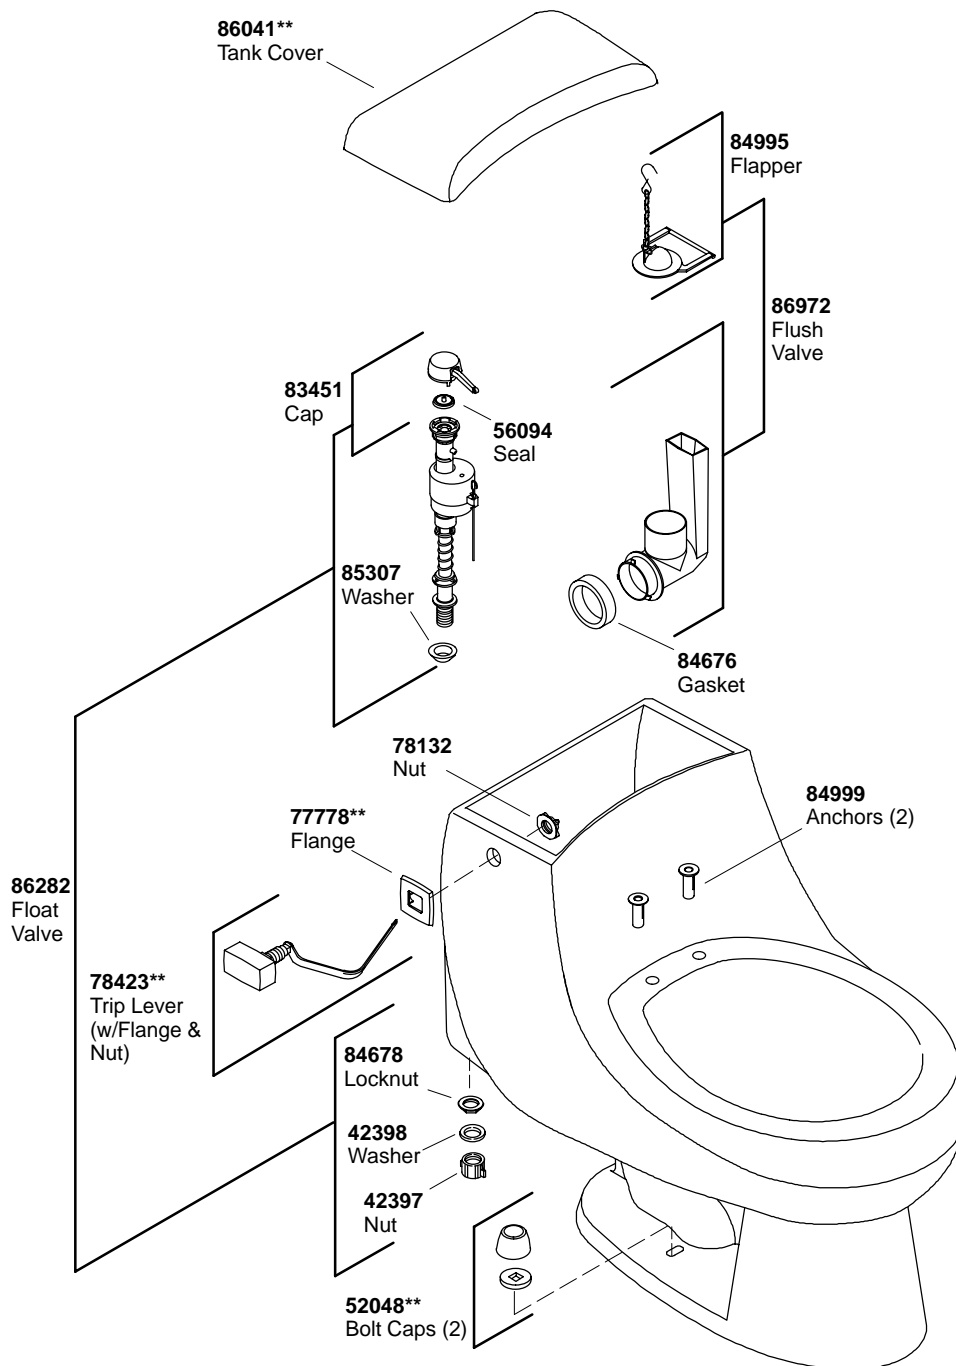

# KOHLER® SERVICE PARTS

ROSARIO™ TOILET

K#	Bowl
K-3434-**-FB	Round

\*\*Finish/color code must be specified when ordering.