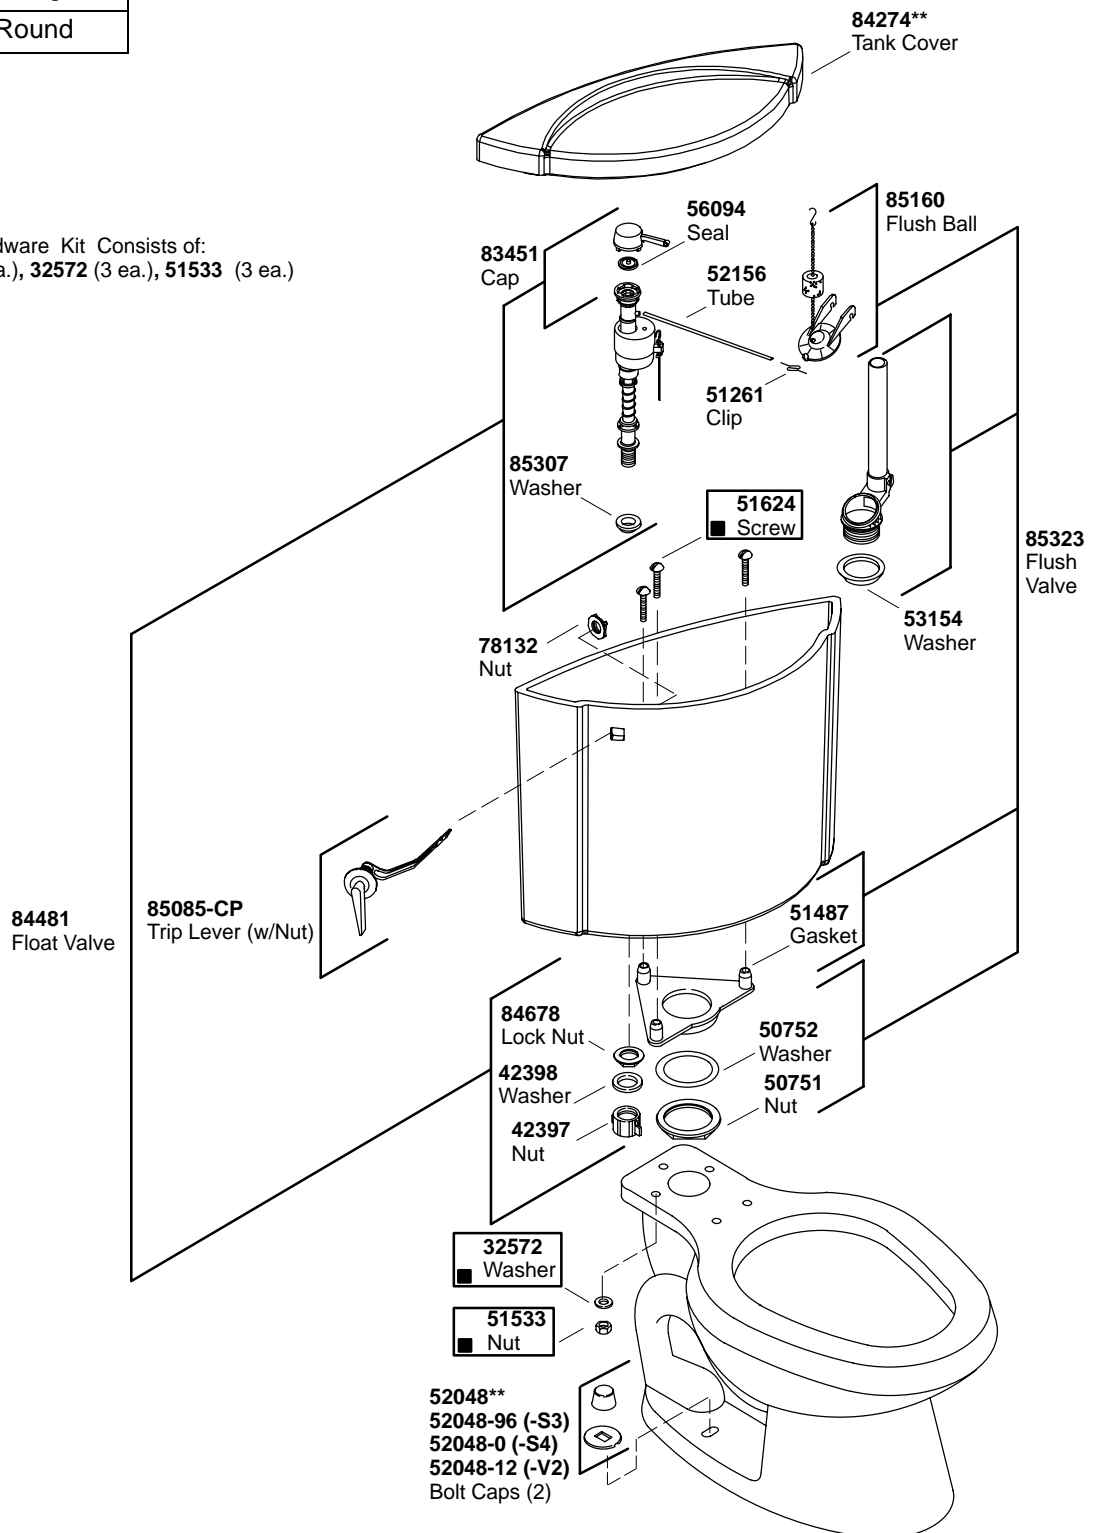

# KOHLER® SERVICE PARTS

## FOLIO TOILET

K#	Bowl
K-3445-**-AA	Elongated
K-3448-**-AA	Elongated
K-3449-**-AA	Round

**30419** Hardware Kit Consists of:  
**51624** (3 ea.), **32572** (3 ea.), **51533** (3 ea.)

**\*\*Finish/color code must be specified when ordering.**