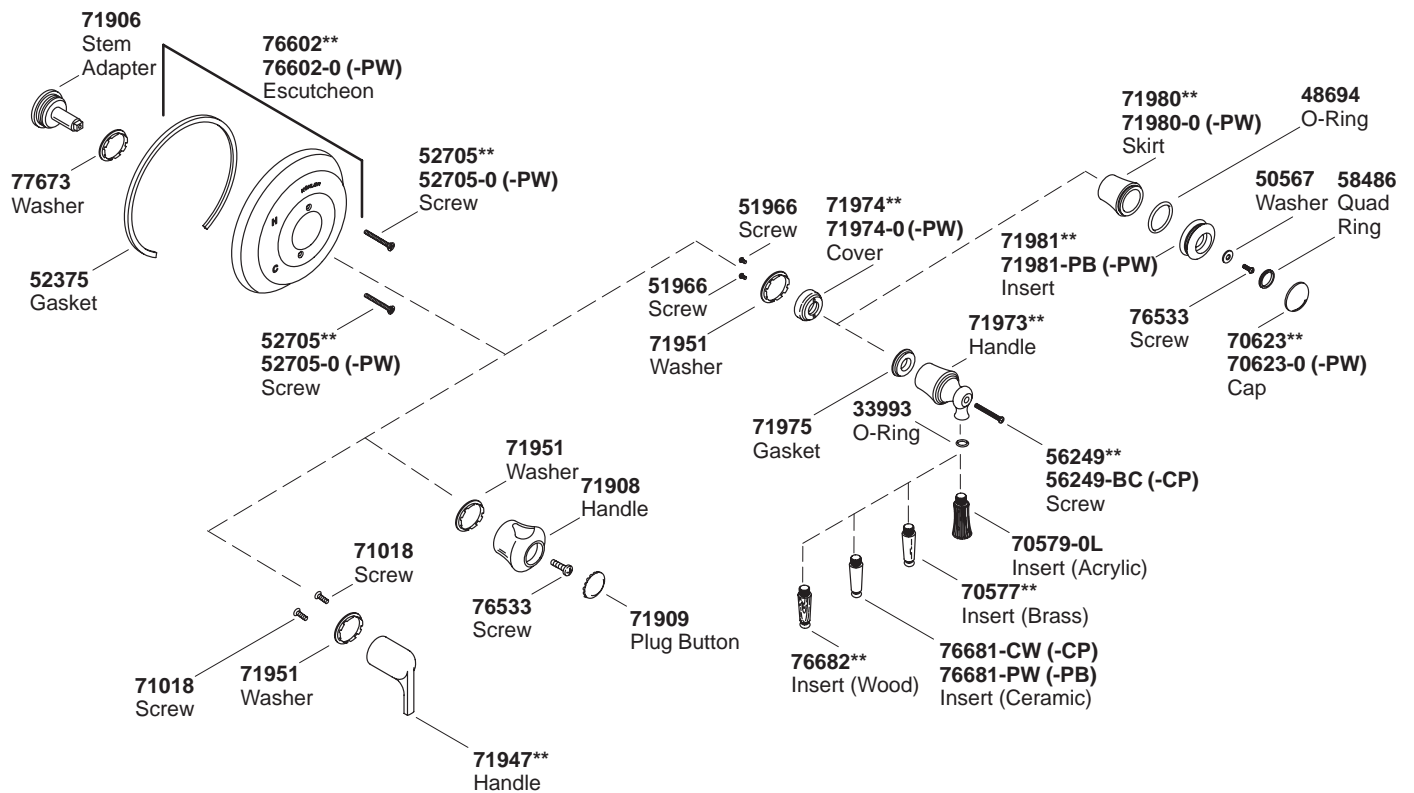

**Finish/color code must be specified when ordering.