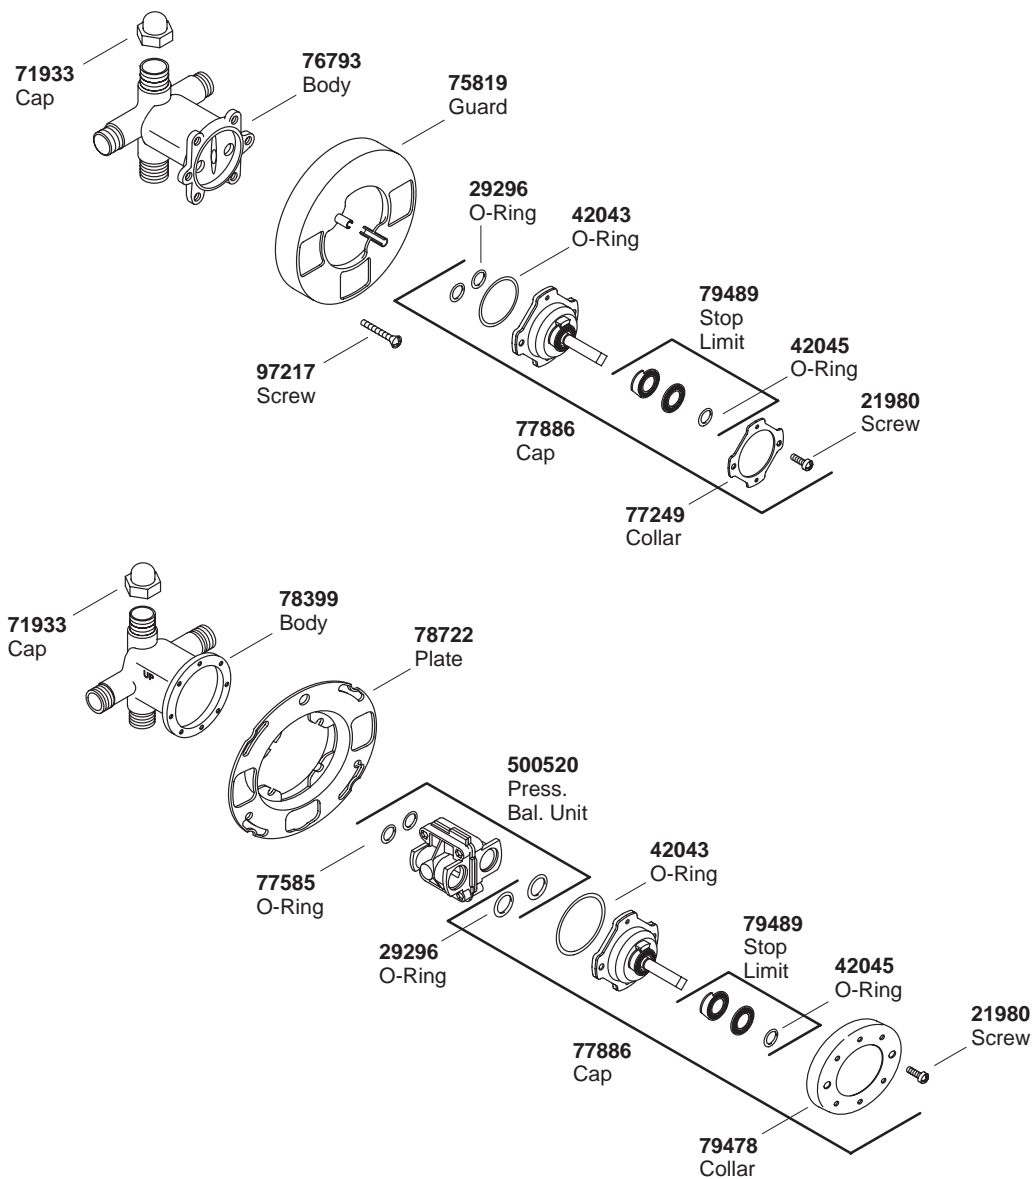

**Finish/color code must be specified when ordering.