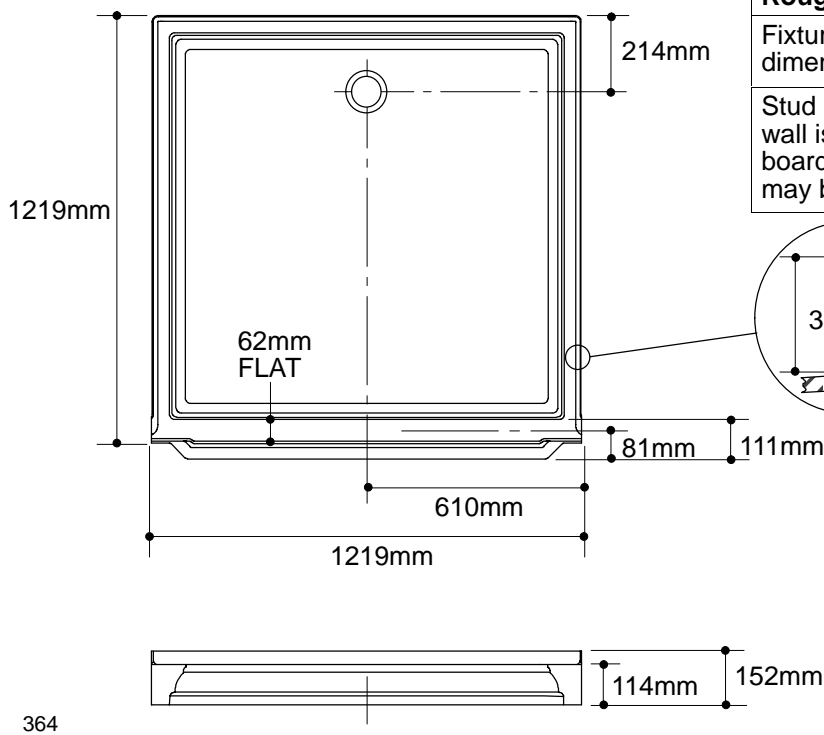

Fixture:	
Weight:	25 Kg.
Configuration	1-piece
Drain Outlet	Ø86mm

Installation Notes

Refer to installation instructions included with fixture before beginning installation.

Roughing-In Notes

Fixture conforms to ANSI Standard Z124.2. All dimensions are nominal.

Stud opening tolerance (+6mm -0mm). When fire rated wall is specified, dimensions are to the inside of the wall board. Some shimming between stud frame and fixture may be required.

364