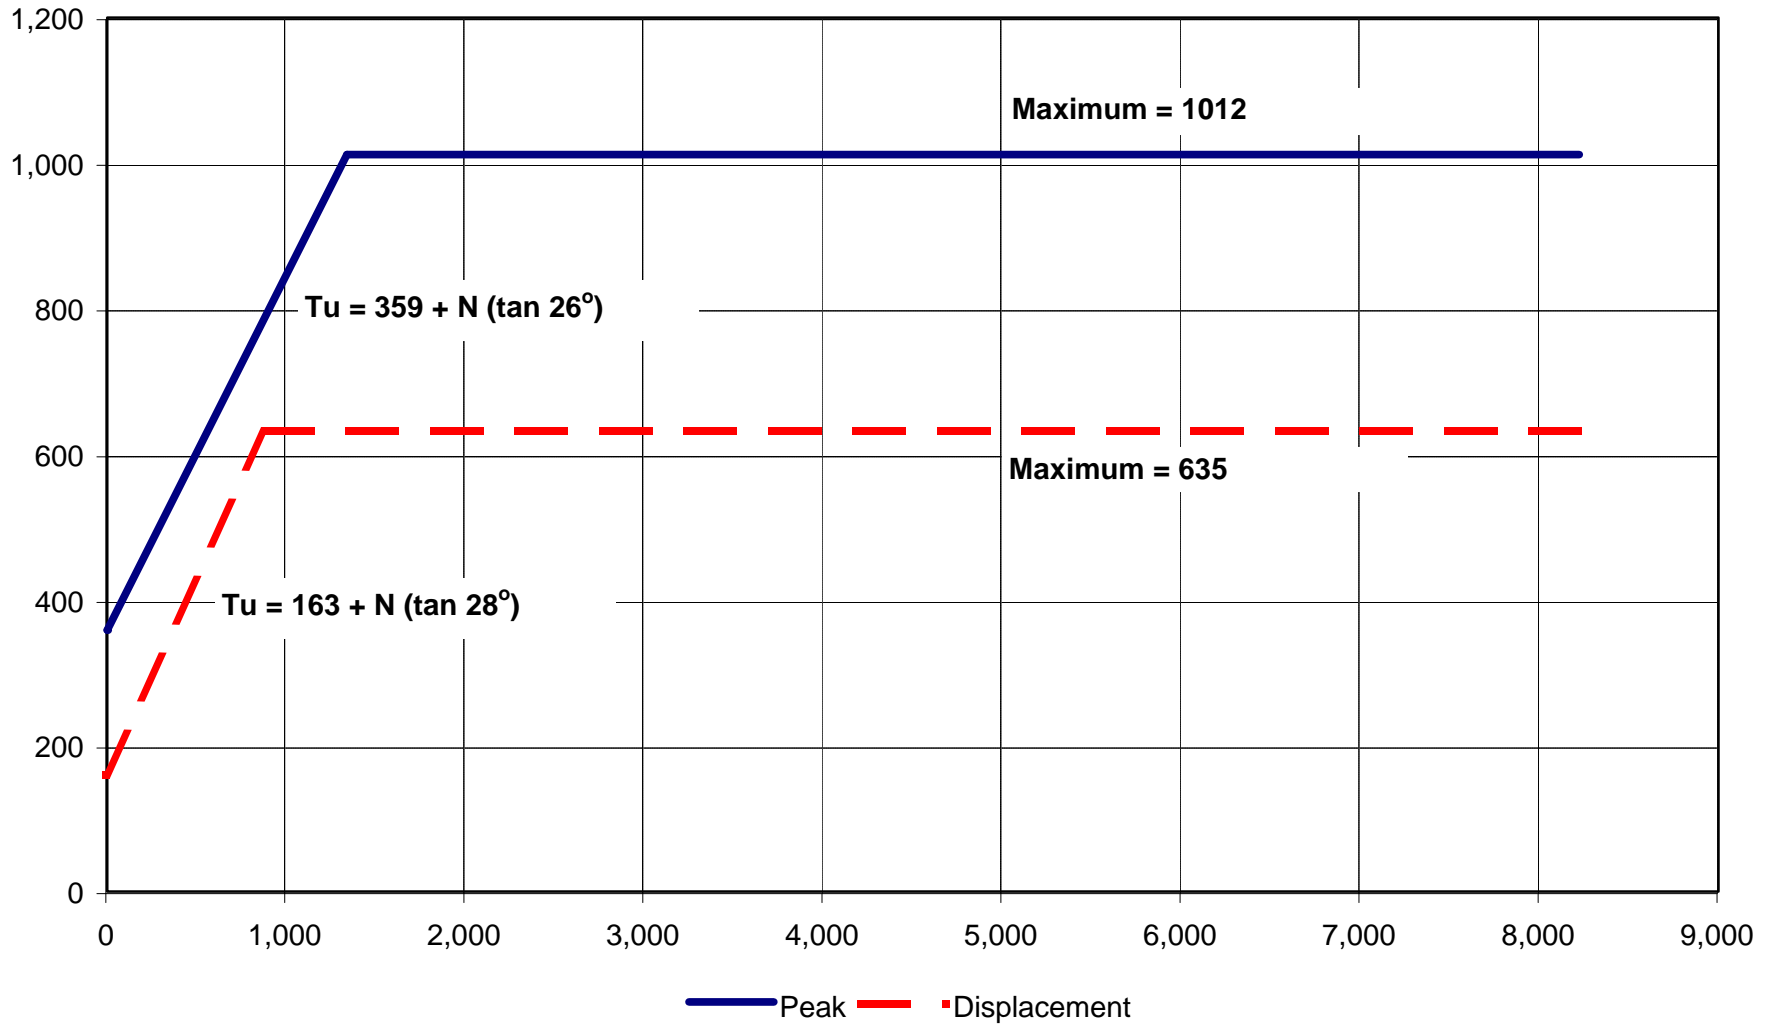

Connection Strength Test Results Anchor Highland and StrataGrid 200