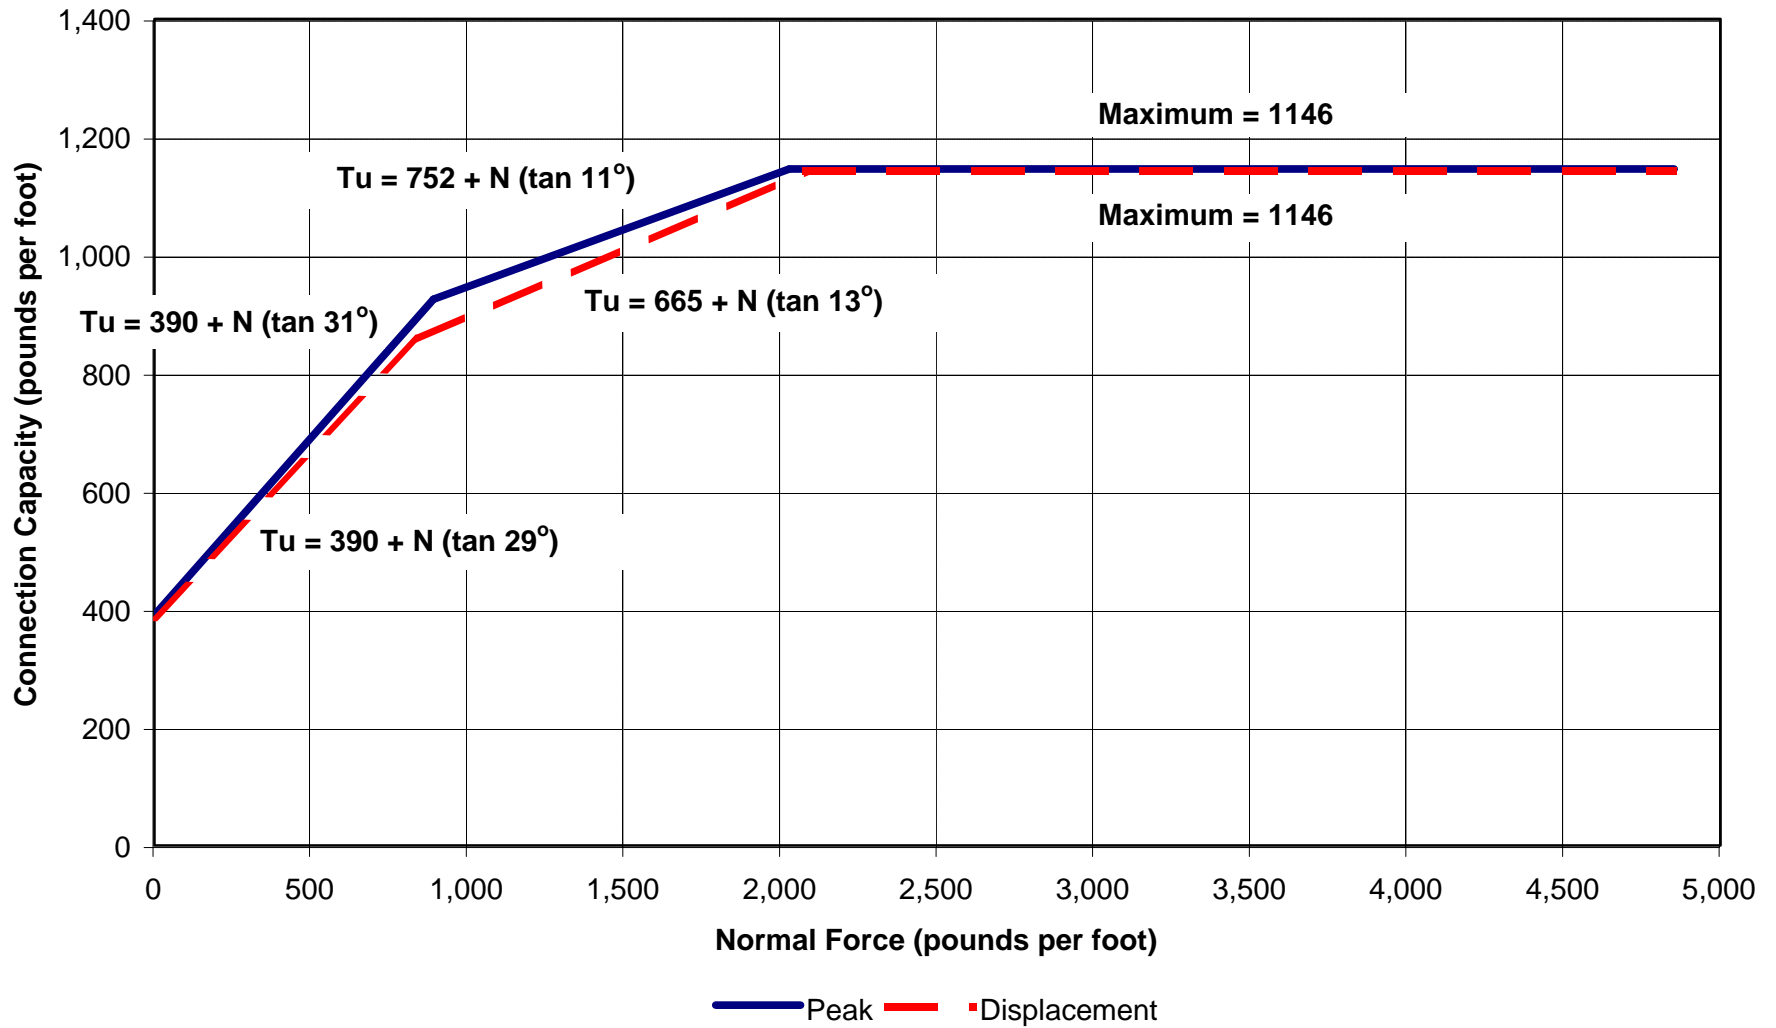

Connection Strength Test Results Anchor Highland and Miragrid 3XT