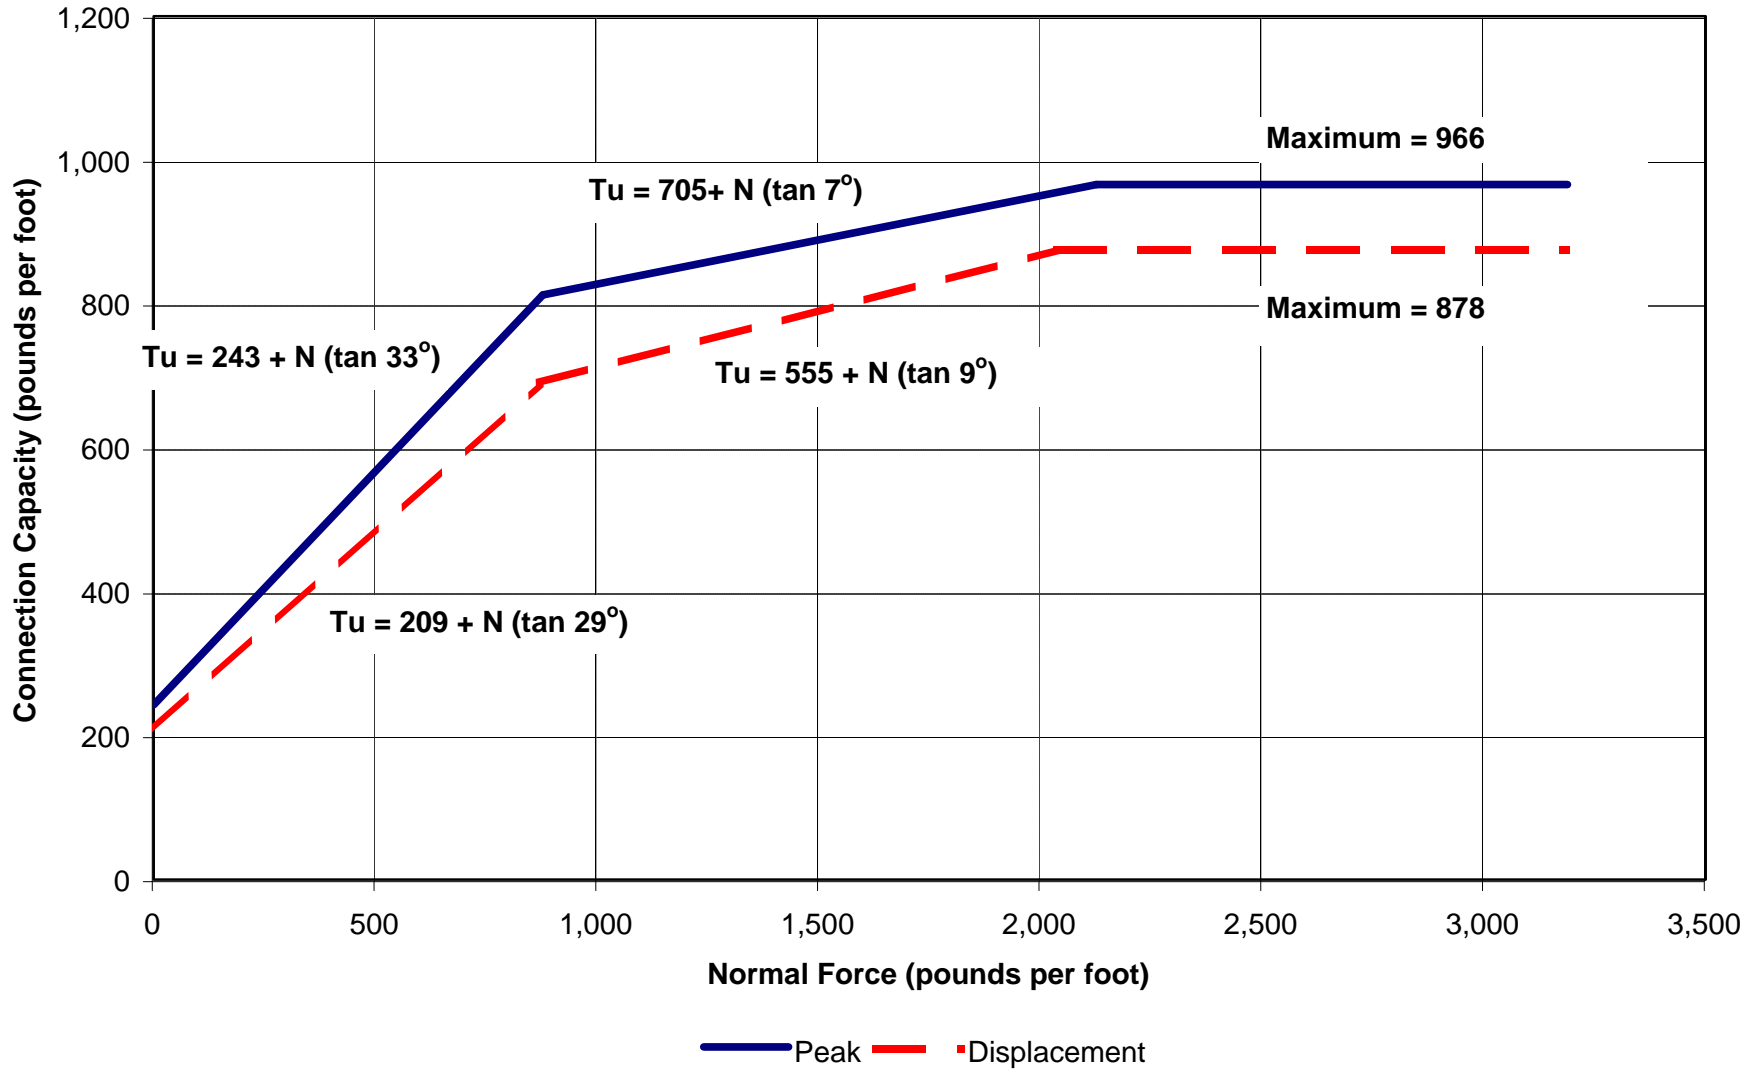

Connection Strength Test Results Anchor Highland and Raugrid 4/2-15