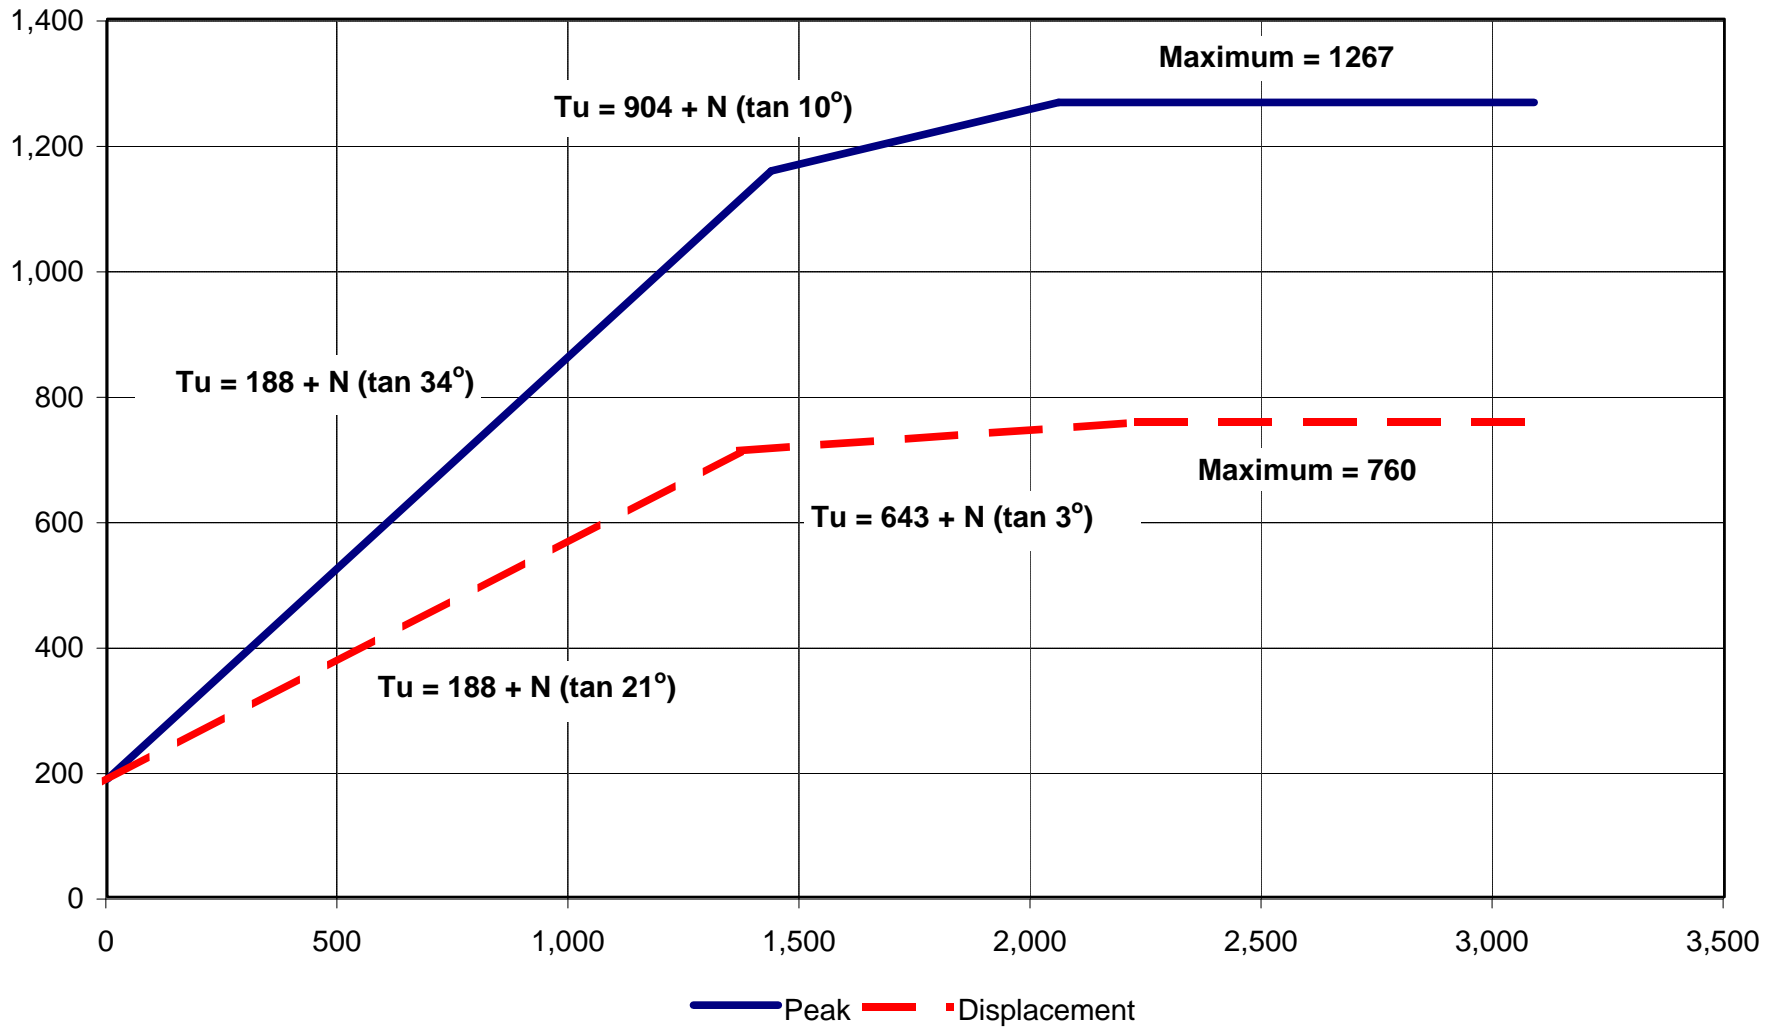

### Connection Strength Test Results Anchor Highland and Mirafi SRW 200