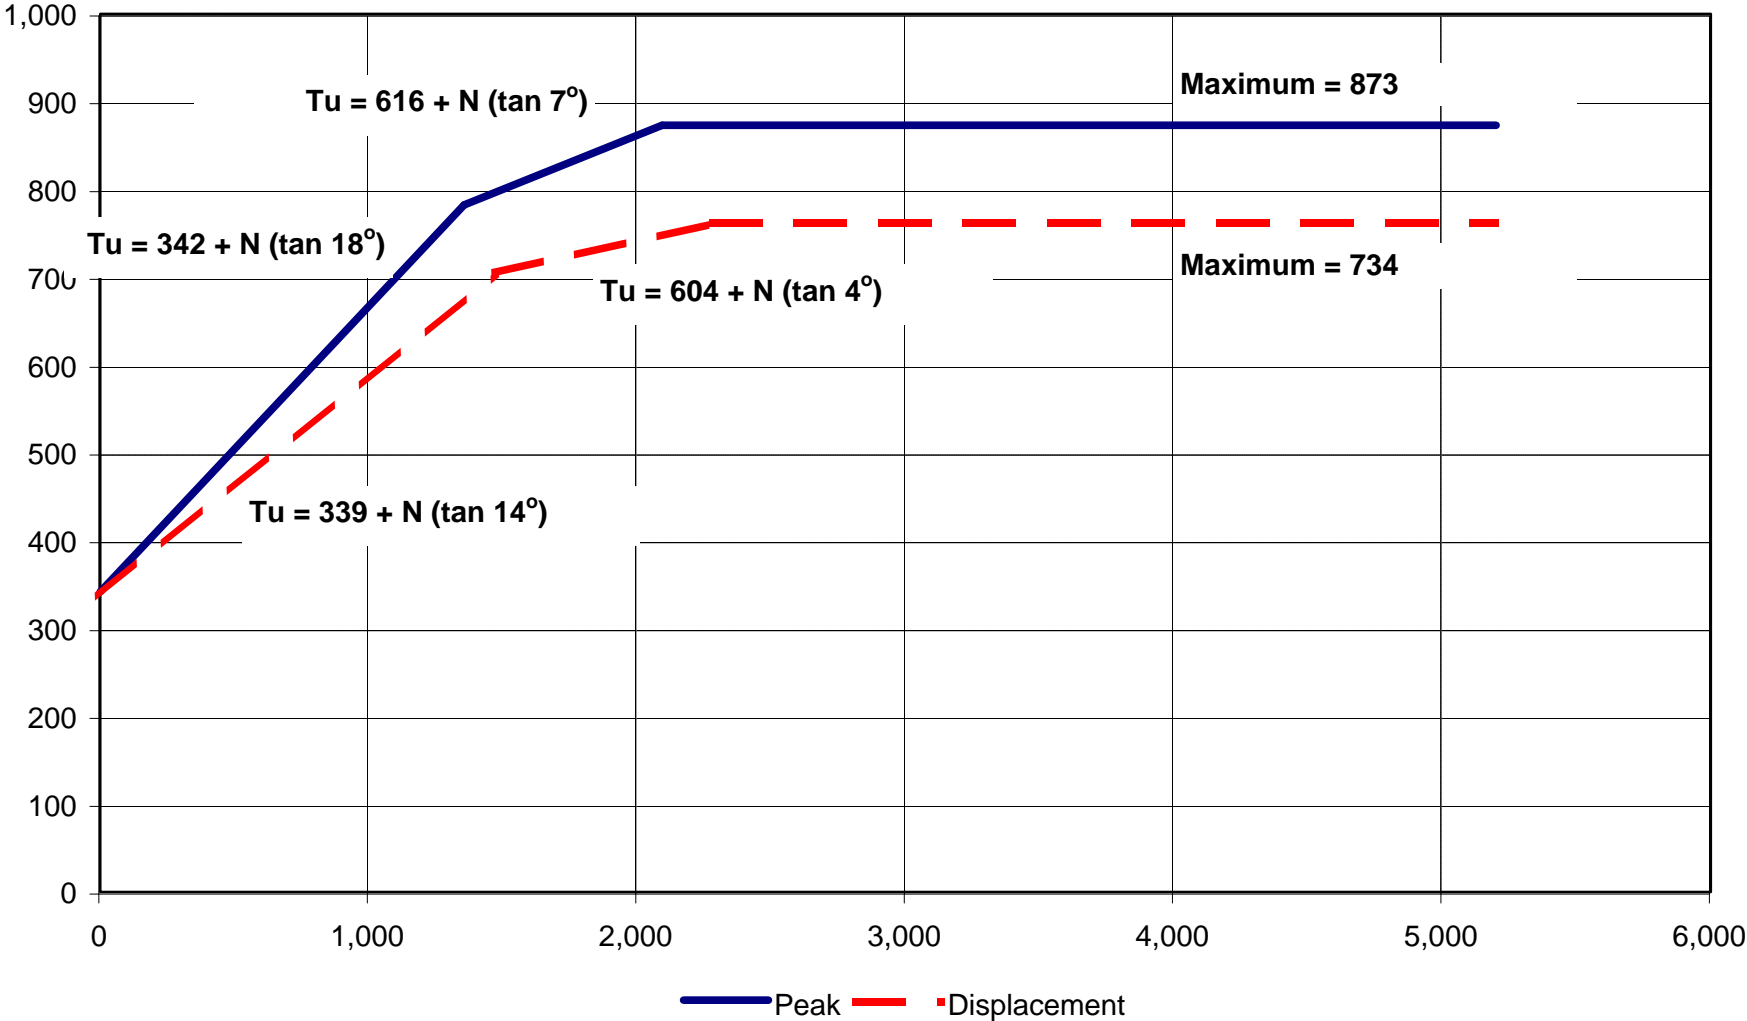

Connection Strength Test Results Anchor Highland and Raugrid 3/3-20