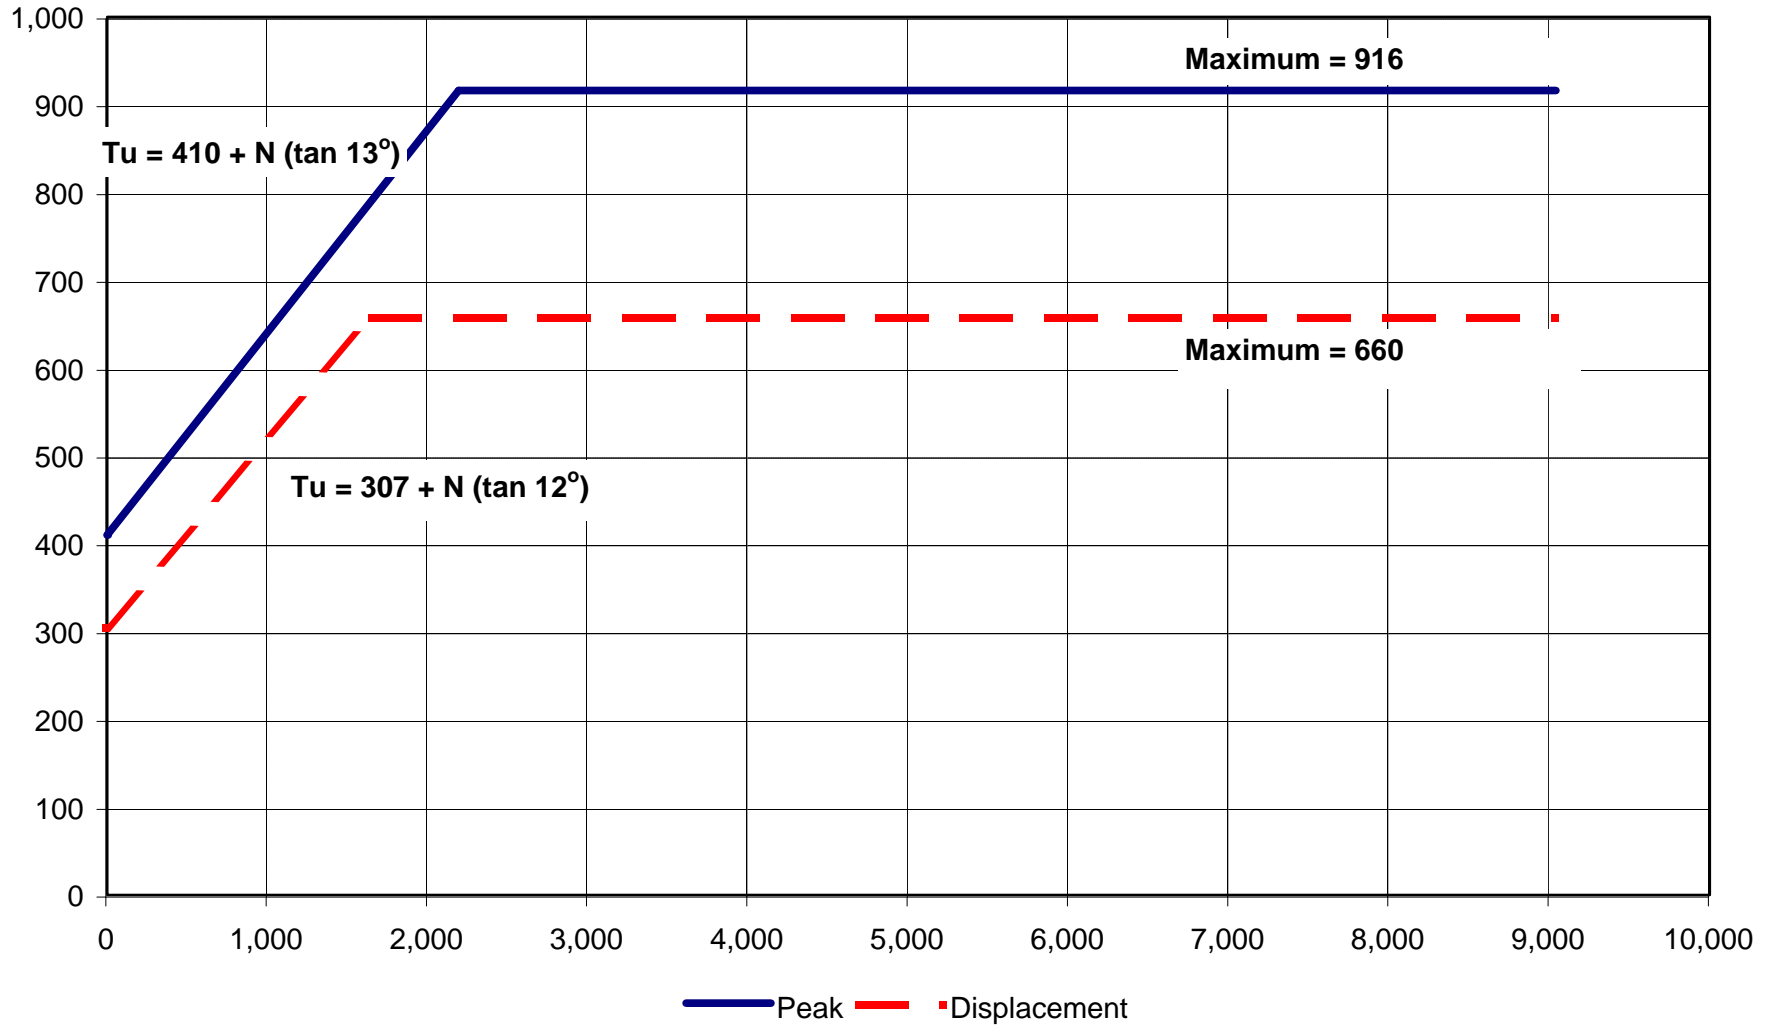

Connection Strength Test Results Anchor Highland and Synteen SF 35