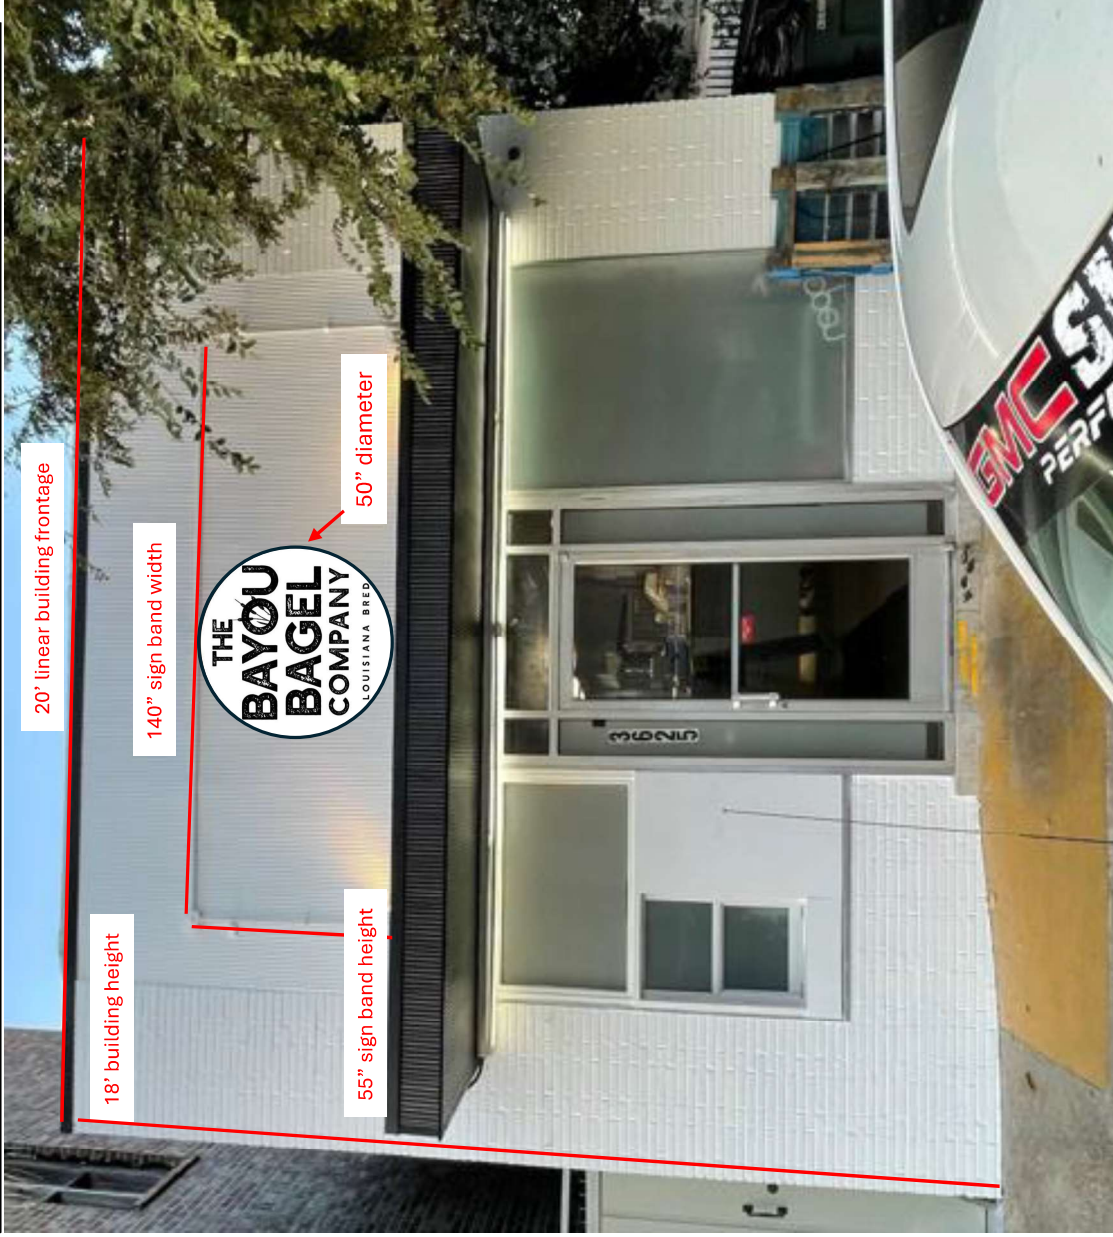

Bayou Bagel Company – 3625 Prytania Street New Orleans, LA 70115

New Proposed Circular Sign

Front view:

Sign Specifications:

- Sign is to be a flat 50" diameter circle
- 13.6 Square foot
- Sign is to be aluminum construction with Lexan face decorated with black vinyl
- Sign will be LED illuminated and UL labeled
- Sign is to be flush mounted to wall using 3/8" Hilti Epoxy/Anchors.

Attachment:

REMOTE, FLUSH | GENERIC INSTALL