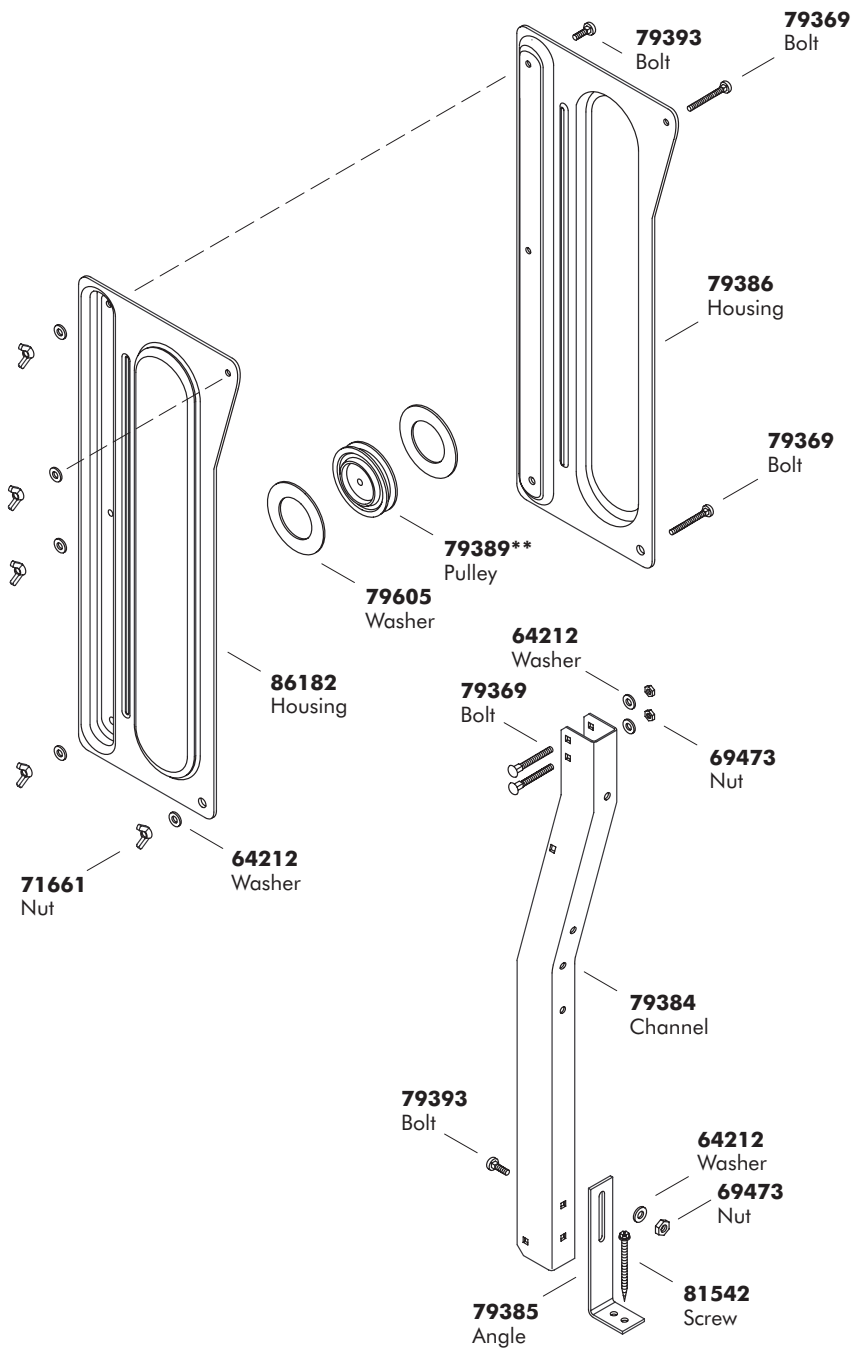

SERVICE PARTS

G U I D E

PROMASTER™
KITCHEN
FAUCET

THE BOLD LOOK
OF **KOHLER**®

****Finish/color code must be specified when ordering.**

Thank you for specifying genuine Kohler service parts.

****Finish/color code must be specified when ordering.**

Thank you for specifying genuine Kohler service parts.

****Finish/color code must be specified when ordering.**

Thank you for specifying genuine Kohler service parts.

K-6330

CALL US FOR HELP

Questions? Problems? For additional assistance in the USA, call our Customer Service Department for direct help. You may also contact us at our web site listed below.