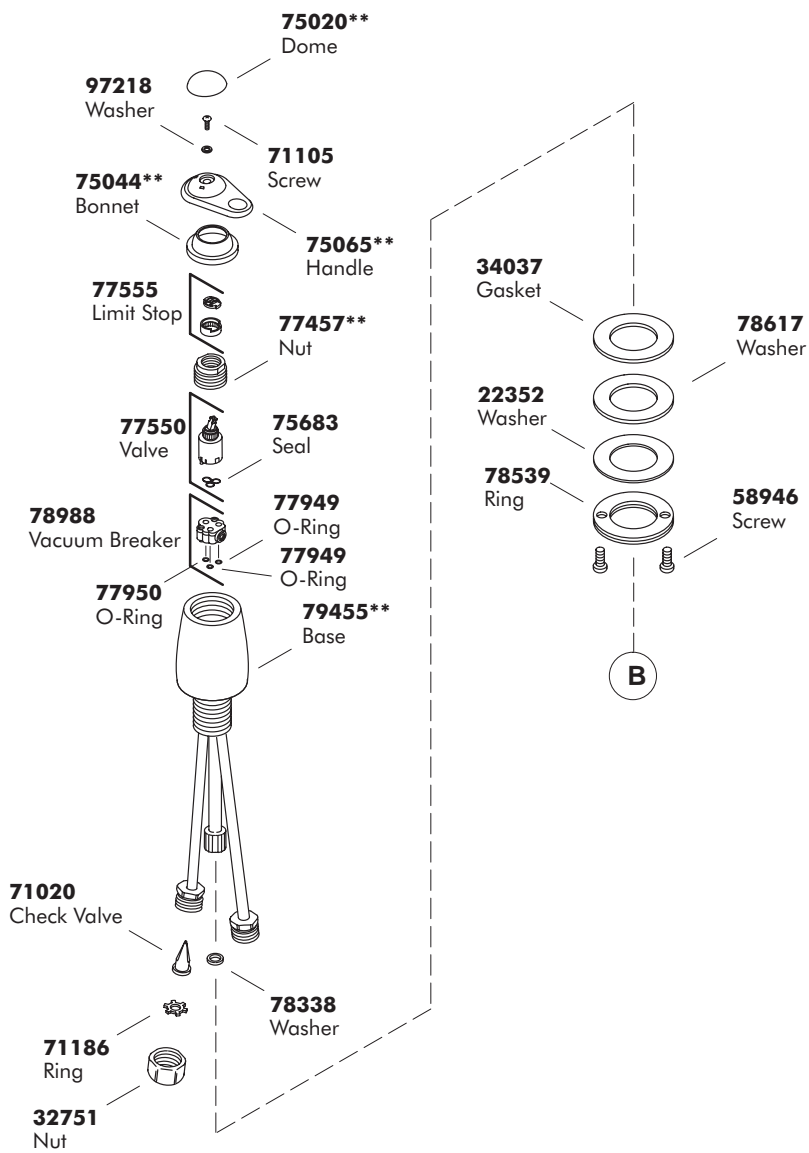

SERVICE PARTS

G U I D E

PROMASTER™
KITCHEN
FAUCET

THE BOLD LOOK
OF **KOHLER**®

****Finish/color code must be specified when ordering.**

Thank you for specifying genuine Kohler service parts.

****Finish/color code must be specified when ordering.**

Thank you for specifying genuine Kohler service parts.

****Finish/color code must be specified when ordering.**

Thank you for specifying genuine Kohler service parts.

K-6330

CALL US FOR HELP

Questions? Problems? For additional assistance in the USA, call our Customer Service Department for direct help. You may also contact us at our web site listed below.

1-800-4-KOHLER

THE BOLD LOOK
OF **KOHLER**[®]
www.kohlerco.com