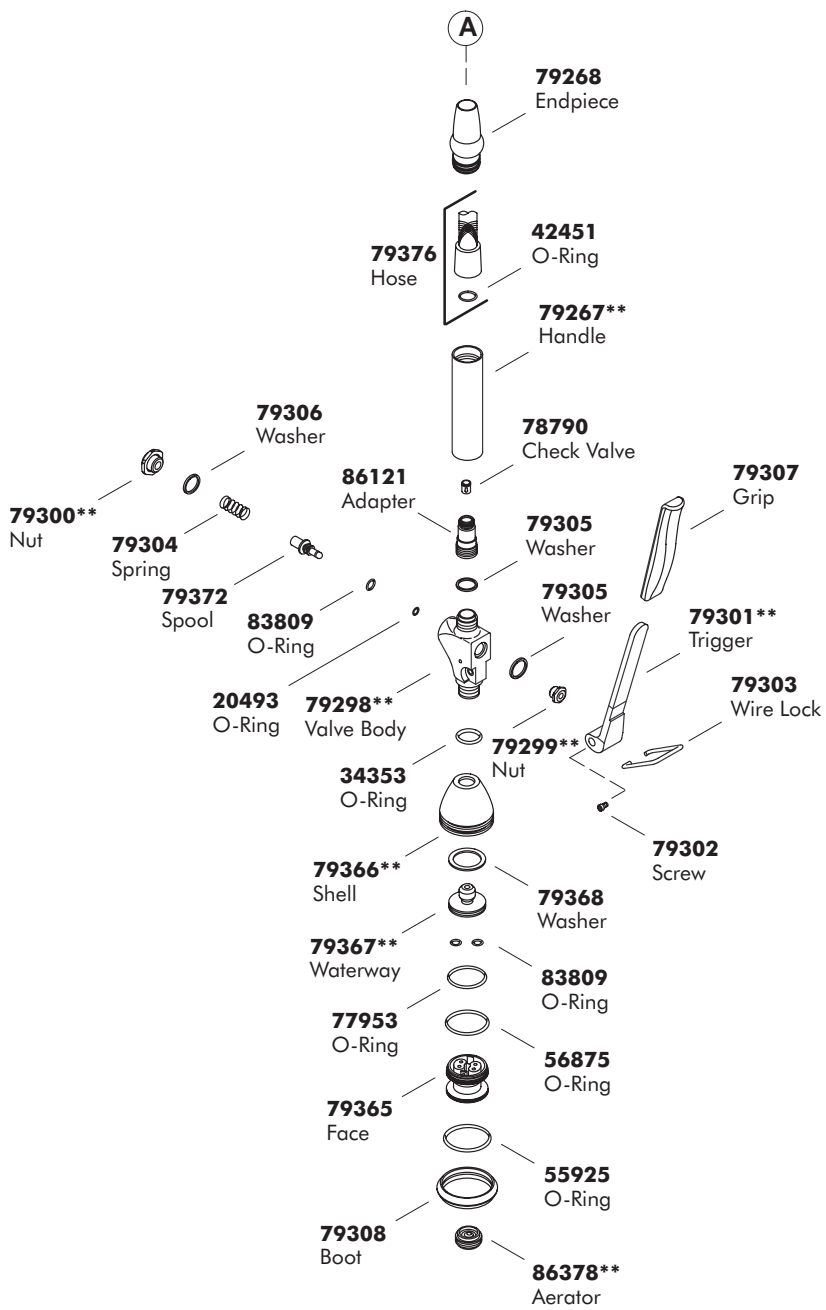

SERVICE PARTS

G U I D E

PROMASTER™
KITCHEN
FAUCET

THE BOLD LOOK
OF **KOHLER**®

****Finish/color code must be specified when ordering.**

Thank you for specifying genuine Kohler service parts.

****Finish/color code must be specified when ordering.**

Thank you for specifying genuine Kohler service parts.

****Finish/color code must be specified when ordering.**

Thank you for specifying genuine Kohler service parts.

K-6330

CALL US FOR HELP

Questions? Problems? For additional assistance in the USA, call our Customer Service Department for direct help. You may also contact us at our web site listed below.

1-800-4-KOHLER

THE BOLD LOOK
OF **KOHLER**[®]
www.kohlerco.com