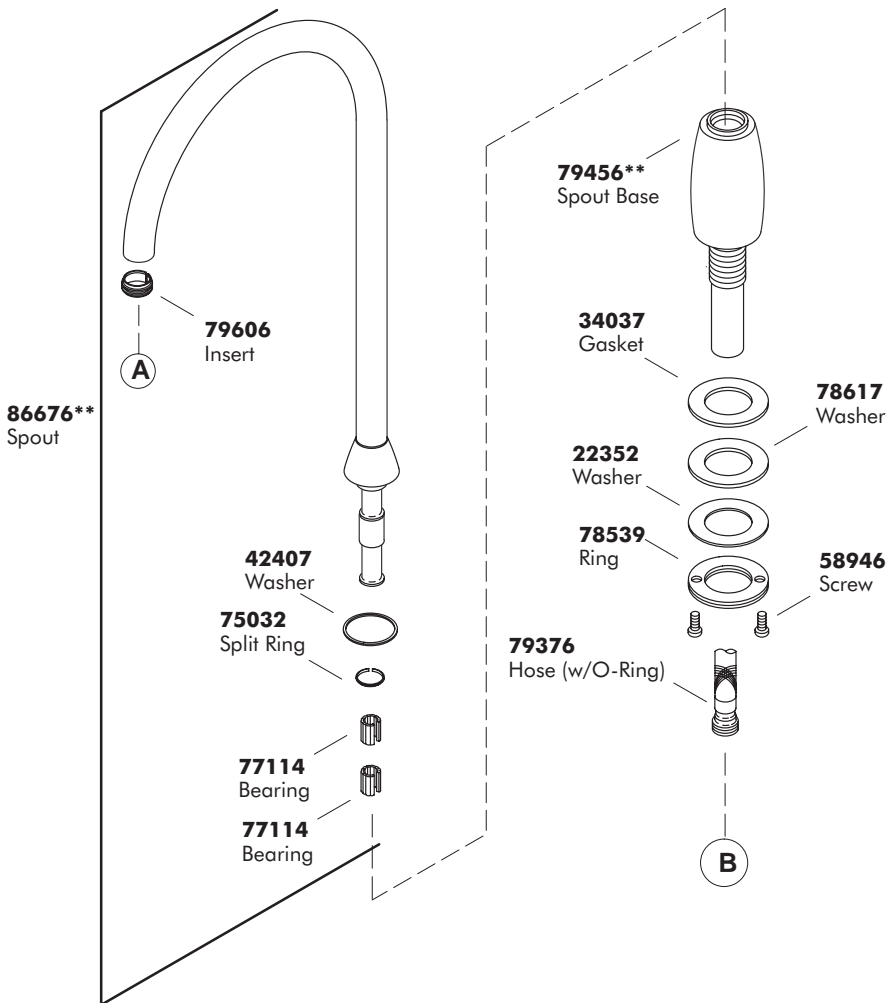

SERVICE PARTS

G U I D E

PROMASTER™
KITCHEN
FAUCET

THE BOLD LOOK
OF **KOHLER**®

****Finish/color code must be specified when ordering.**

Thank you for specifying genuine Kohler service parts.

****Finish/color code must be specified when ordering.**

Thank you for specifying genuine Kohler service parts.

****Finish/color code must be specified when ordering.**

Thank you for specifying genuine Kohler service parts.

K-6330

CALL US FOR HELP

Questions? Problems? For additional assistance in the USA, call our Customer Service Department for direct help. You may also contact us at our web site listed below.