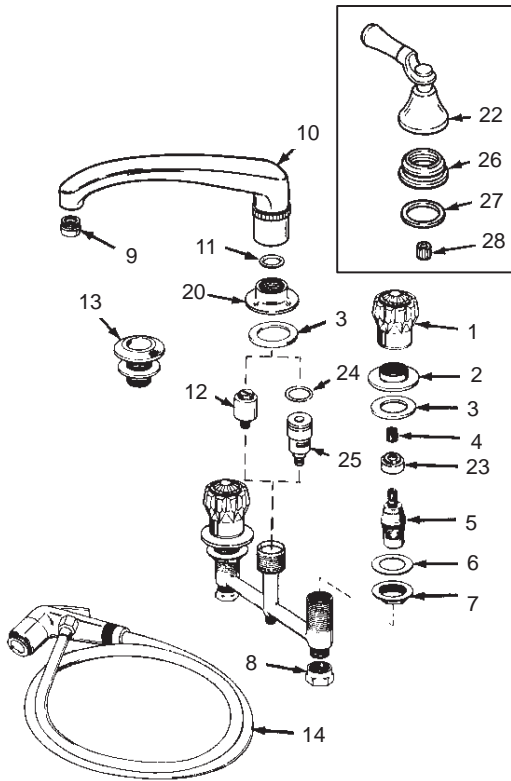

### ORDERING OPTIONS

Item	Part No. or Kit
1	A
2	21609
3	39924
4	59027
5	J or K
6	32060, B
7	50903, B
8	32751
9	30072‡
10	38824
11	29464
12	43262
13	34329‡
14	38613‡
15	G or H
16	E or F
17	29464, E or F
18	41495, E or F
19	C or D
20	39941‡
21	I
22	A
23	46115
24	29682
25	L
26	50342
27	50370
28	59027

### Kit Ordering Information

Kit	Kit Part No.	Kit Name
A	106299 §■	Flair Handle Options
B	48521	Mounting Hardware
C	30455 ‡	White Swinger Aerator
D	30456 ‡	Black Swinger Aerator
E	39942 ‡	Spout Assembly (Chrome)
F	43166 ‡	Spout Assembly (Polished Brass)
G	34564	Black Spray w/Hose
H	71110- A	White Spray w/Hose
I	106478 §■	Alterna Handle Options
J	30430	Ceramic Valve (Closes Clockwise)
K	30431	Ceramic Valve (Closes Counterclockwise)
L	52393	Diverter Assembly Kit

#### LEGEND:

- ‡ Specify Finish.
- Parts further exploded in catalog; see INDEX.
- § Reference Number Only.