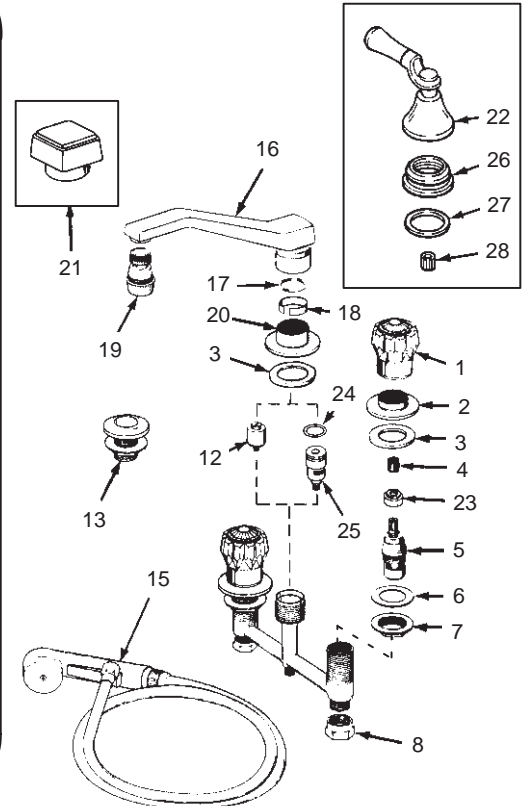

## SINK FITTINGS

**K-7765-FCV** FLAIR II CONCEALED KITCHEN SINK FAUCET  
**K-7765-8A** FLAIR LEVER CONCEALED KITCHEN SINK FAUCET

**K-7771-FCV** FLAIR II CONCEALED KITCHEN SINK FAUCET  
**K-6972-CV** ALTERNA CONCEALED KITCHEN SINK FAUCET  
**K-6973-CV** ALTERNA CONCEALED KITCHEN SINK FAUCET  
**K-7771-8A** FLAIR LEVER CONCEALED KITCHEN SINK FAUCET

### ORDERING OPTIONS

Item	Part No. or Kit
1	A
2	21609
3	39924
4	59027
5	J or K
6	32060, B
7	50903, B
8	32751
9	30072‡
10	38824
11	29464
12	43262
13	34329‡
14	38613‡
15	G or H
16	E or F
17	29464, E or F
18	41495, E or F
19	C or D
20	39941‡
21	I
22	A
23	46115
24	29682
25	L
26	50342
27	50370
28	59027

### Kit Ordering Information

Kit	Kit Part No.	Kit Name
A	106299 §■	Flair Handle Options
B	48521	Mounting Hardware
C	30455 ‡	White Swinger Aerator
D	30456 ‡	Black Swinger Aerator
E	39942 ‡	Spout Assembly (Chrome)
F	43166 ‡	Spout Assembly (Polished Brass)
G	34564	Black Spray w/Hose
H	71110- A	White Spray w/Hose
I	106478 §■	Alterna Handle Options
J	30430	Ceramic Valve (Closes Clockwise)
K	30431	Ceramic Valve (Closes Counterclockwise)
L	52393	Diverter Assembly Kit