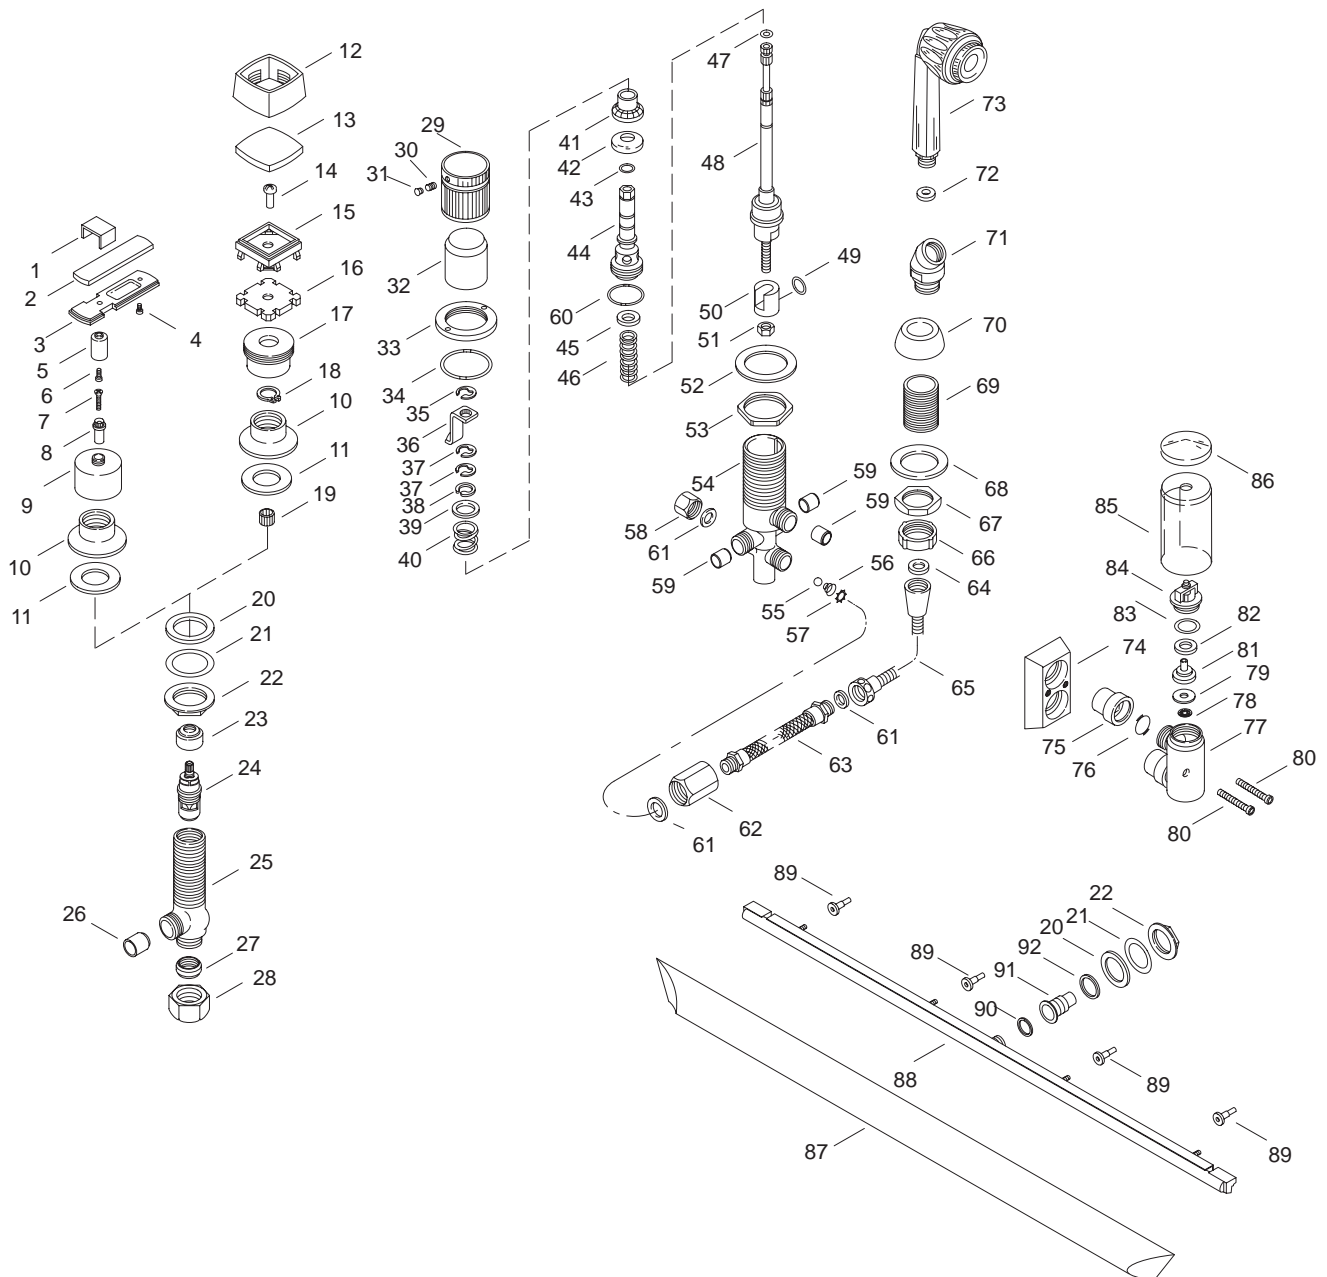

****Finish/color code must be specified when ordering.**

SERVICE PARTS

ITEM	PART NO.	DESCRIPTION
1	52555**	Srap
2	52545**	Insert
3	52553**	Lever Lower
4	52779	Screw
5	53196**	Post
6	54545	Screw
7	61336	Screw
8	54560	Spline Adapter
9	55352**	Skirt
10	52097**	Escutcheon
11	34037	Gasket
12	22491**	Shell
13	22494**	Insert
14	53416	Screw
15	22490	Adapter
16	22454	Holder
17	22457**	Skirt
18	46034	Retaining Ring
19	59027	Spline Adapter
20	22400	Washer
21	22352	Washer
22	22351	Nut
23	46115	Stabilizer
24	30514	Valve (Clockwise Close)
	30592	Valve (Counterclockwise Close)
25	55041	Side Valve
26	55766	Bushing
27	50726	Ferrule
28	50725	Nut
29	52714**	Handle
30	34453	Set Screw
31	52723	Plug
32	52665**	Sleeve
33	52666**	Flange
34	48686	O-Ring
35	50593	E-Ring
36	50338	Detent
37	50541	E-Ring
38	54997	Clip
39	54996	Washer
40	54995	Spring
41	55003	Ring
42	55004	Diaphragm
43	55110	O-Ring
44	73485	Valve Seat
45	55413	Washer
46	54998	Spring
47	55109	O-Ring
48	59239	Stem
49	55108	O-Ring
50	55001	Spool
51	57088	Lock Nut
52	54994	Washer
53	55002	Nut
54	73682	Valve Body
55		Available in Service Kit Only
56		Available in Service Kit Only
57		Available in Service Kit Only
58	52745	Hex Cap
59	55766	Bushing, Reducer
60	41391	O-Ring
61	40295	Washer
62	52724	Coupling, Hex
63	21485	Hose
64	41163	Washer
65		Available in Service Kit Only
66	52593	Cap Nut
67	52595	Nut
68	52596	Washer
69	52594	Tube
70	75506**	Escutcheon
71	52850**	Elbow
72	56132	Washer

SERVICE PARTS

ITEM	PART NO.	DESCRIPTION
73	57998**	Elite Shower
74	21280**	Bracket
75	21276**	Sleeve
76	34300	O-Ring
77	21275**	Body & Bushing
78	56439	Retaining Ring
79	56438	Rubber Washer
80	21279	Screw
81	56440	Float
82	21272	Gasket
83	21271	O-Ring
84	21264	Cap
85	21283**	Shroud
86	21281**	Cover
87	90969-CP	Shroud Assembly
88	90400	Tube
89	91368	Fastener
90	90482	O-Ring
91	90403	Sleeve
92	90411	Gasket