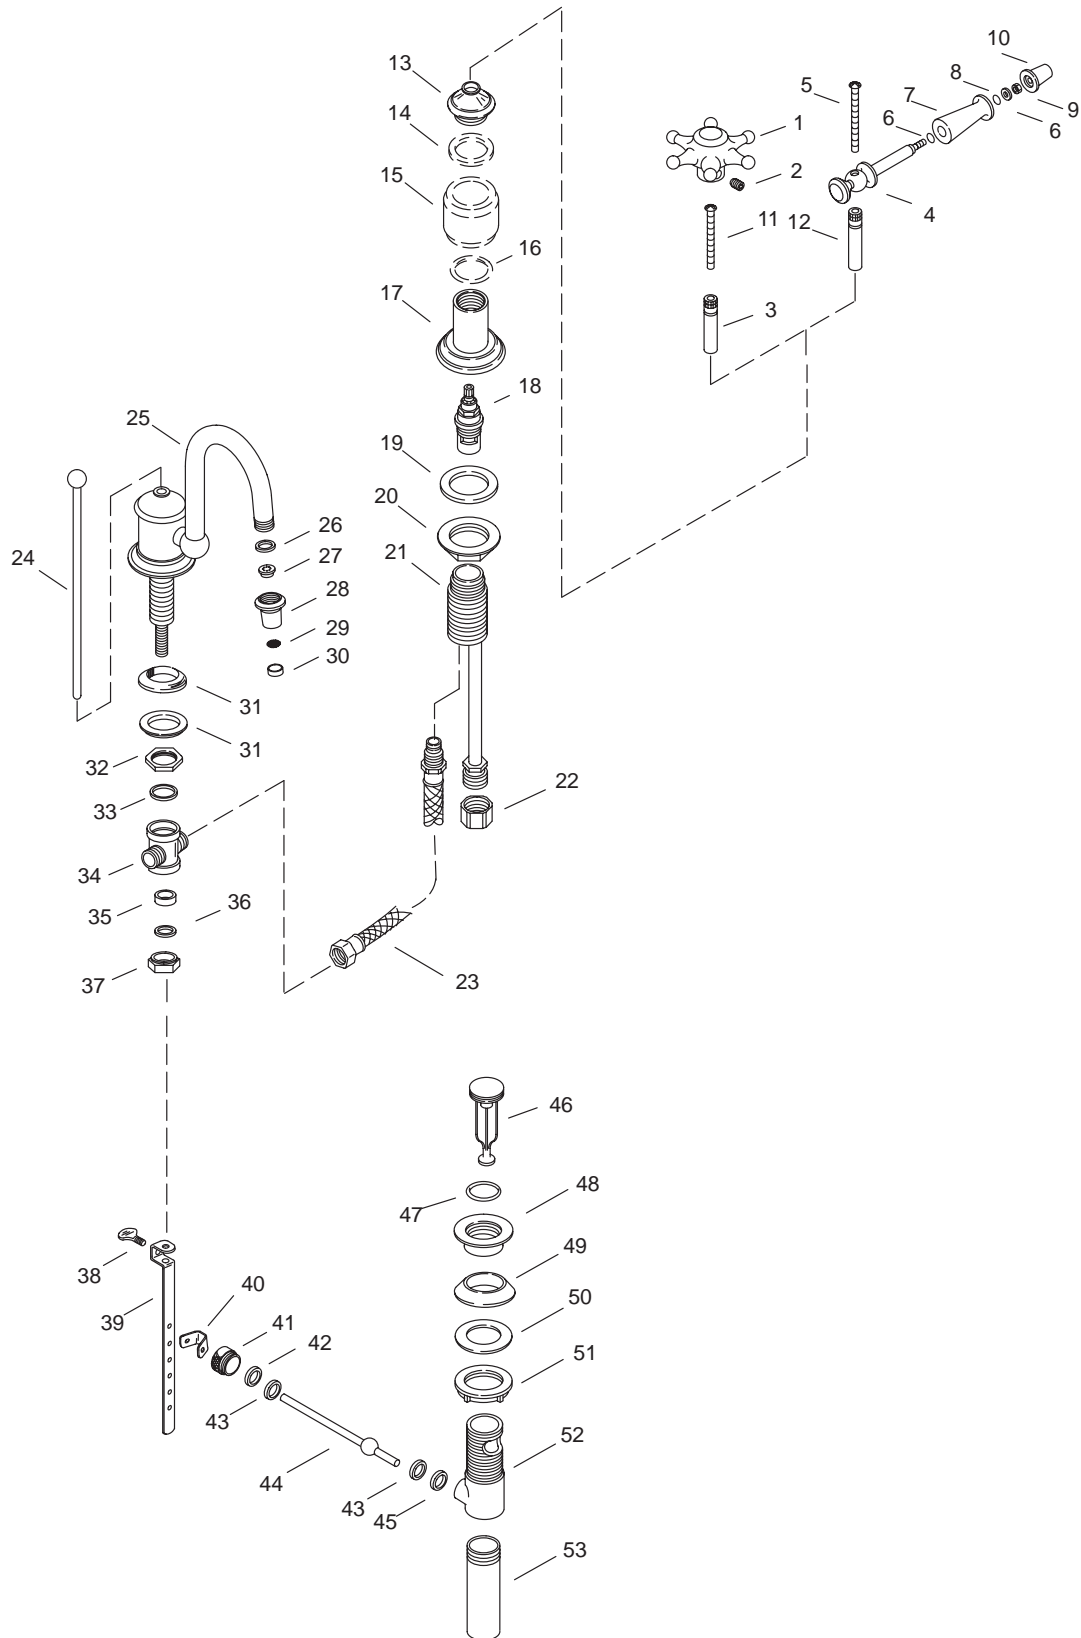

KOHLER® SERVICE PARTS

ANTIQUE CURIO™ LAVATORY BASE FAUCETS K-325-3D-**-AA, K-325-3D-**-BA, K-325-4D-**-AA, K-325-4D-**-BA

Variation and/or finish/color code may be required when ordering.

SERVICE PARTS

ITEM	PART NO.	DESCRIPTION
1	50281	Handle Subassembly, 6 Prong Hot
	50282	Handle Subassembly, 6 Prong Cold
2	50283	Screw, .190-24 UNC-3A x .125
3	59675	Extension, Stem
4	21254	Handle, Antique Small
5	50285	Screw, 8-32 x 2 LG
6	51679	O-Ring
7	21256	Sleeve, Antique Small
8	21251	Washer, .172 x 7/16
9	21259	Nut, 8-32 NC-2B
10	21258	End Cap
11	40493	Screw, .164-32 UNC-2A
12	46016	Extension, Stem
13	57175	Cap
14	57176	Shown For Reference Only
15	57171	Shown For Reference Only
16	43167	Shown For Reference Only
17	58425	Escutcheon
18	30430	Ceramic Valve (Clockwise Close)
	30431	Ceramic Valve (Counterclockwise Close)
19	40001	Washer, 1-9/32 ID x 1-3/4 OD
20	40005	Nut, 1.25-20 UNS-2B
21	74369	End Valve Assembly
22	32751	Nut, .5-14 NPSM
23	73151	Hose, Fingertight (Includes O-Ring)
24	57306	Lift Rod Assembly, Lav.
25		Available in Service Kit Only
26	41163	Gasket
27	73086	Nozzle, Insert, 2.0 GPM
28	57281	Nozzle
29	36689	Screen
30	55604	Stream Breaker
31	33504	Washer, 29/32 Beveled
32	33505	Nut, .875-16 UNS-2B
33	33031	Washer, 21/32 x 7/8
34	40031	Cross Connection Body
35	34294	Packing
36	34295	Washer, .420 ID x .575 OD
37	34309	Nut, .125-27 NPSM
38	57422	Thumb Screw
39	73382	Link
40	40228	Spring Clip
41	57403	Retainer Nut
42	38745	Washer, .531 ID x .734 OD
43	38744	Washer, .484 ID x .748 OD
44	41312	Lever Subassembly
45	34917	Washer
46		Available in Service Kit Only
47	38676	O-Ring
48	57408	Flange, Lav. Drain
49	57966	Gasket, Lav. Drain
50	40238	Washer
51	40076	Locknut
52	74410	Drain Body
53	41640	Tailpiece, 4-1/4" Long

SERVICE KITS

PART NO.	ITEM	QTY.	DESCRIPTION
74150-3D			Handle Kit, Curio (6 Prong)
	1	1 ea.	Handle Subassembly, 6 Prong Hot
		1 ea.	Handle Subassembly, 6 Prong Cold
	2	2 ea.	Screw, .190-24 UNC-3A x .125
	3	2 ea.	Extension, Stem
	11	2 ea.	Screw, .164-32 UNC-2A
	13	2 ea.	Cap
	17	2 ea.	Escutcheon
74150-4D			Handle Kit, Curio (Lever)
	4	1 ea.	Handle, Antique Small
	5	2 ea.	Screw, 8-32 x 2 LG
	6	4 ea.	O-Ring
	7	2 ea.	Sleeve, Antique Small
	8	2 ea.	Washer, .172 x 7/16
	9	2 ea.	Nut, 8-32 NC-2B
	10	2 ea.	End Cap
	12	2 ea.	Extension, Stem
	13	2 ea.	Cap
	17	2 ea.	Escutcheon
74267-3D			Handle & Valve Assembly
	1	1 ea.	Handle Subassembly, 6 Prong Hot
		1 ea.	Handle Subassembly, 6 Prong Cold
	2	2 ea.	Screw, .190-24 UNC-3A X.
	3	2 ea.	Extension, Stem
	11	2 ea.	Screw, .164-32 UNC-2A
	13	2 ea.	Cap
	17	2 ea.	Escutcheon
	18	1 ea.	Valve-1/2" Ceramic (Clockwise Close)
		1 ea.	Valve-1/2" Ceramic (Counterclockwise Close)
	19	2 ea.	Washer, 1-9/32 ID x 1-3/4 OD
	20	2 ea.	Nut, 1.25-20 UNS-2B
	21	2 ea.	End Valve Assembly
	22	2 ea.	Nut, .5-14 NPSM
	23	2 ea.	Hose, Fingertight (Includes O-Ring)
74267-4D			Handle & Valve Assembly (Lever)
	4	1 ea.	Handle, Antique Small
	5	2 ea.	Screw, 8-32 x 2 LG
	6	4 ea.	O-Ring
	7	2 ea.	Sleeve, Antique Small
	8	2 ea.	Washer, .172 x 7/16
	9	2 ea.	Nut, 8-32 NC-2B
	10	2 ea.	End Cap
	12	2 ea.	Extension, Stem
	13	2 ea.	Cap
	17	2 ea.	Escutcheon
	18	1 ea.	Valve-1/2" Ceramic (Clockwise Close)
		1 ea.	Valve-1/2" Ceramic (Counterclockwise Close)
	19	2 ea.	Washer, 1-9/32 ID x 1-3/4 OD
	20	2 ea.	Nut, 1.25-20 UNS-2B
	21	2 ea.	End Valve Assembly
	22	2 ea.	Nut, .5-14 NPSM
	23	2 ea.	Hose, Fingertight (Includes O-Ring)
73831			Valve Kit, Endbody
	18	1 ea.	Valve-1/2" Ceramic (Clockwise Close)
		1 ea.	Valve-1/2" Ceramic (Counterclockwise Close)
	19	2 ea.	Washer, 1-9/32 ID x 1-3/4 OD
	20	2 ea.	Nut, 1.25-20 UNS-2B
	21	2 ea.	End Valve Assembly
	22	2 ea.	Nut, .5-14 NPSM
	23	2 ea.	Hose, Fingertight (Includes O-Ring)
40030			Cross Connection Assembly
	31	2 ea.	Washer, 29/32 Beveled
	32	1 ea.	Nut, .875-16 UNS-2B
	33	1 ea.	Washer, 21/32 x 7/8
	34	1 ea.	Cross Connection Body
	35	1 ea.	Packing
	36	1 ea.	Washer, .420 x .575
	37	1 ea.	Nut, .125-27 NPSM