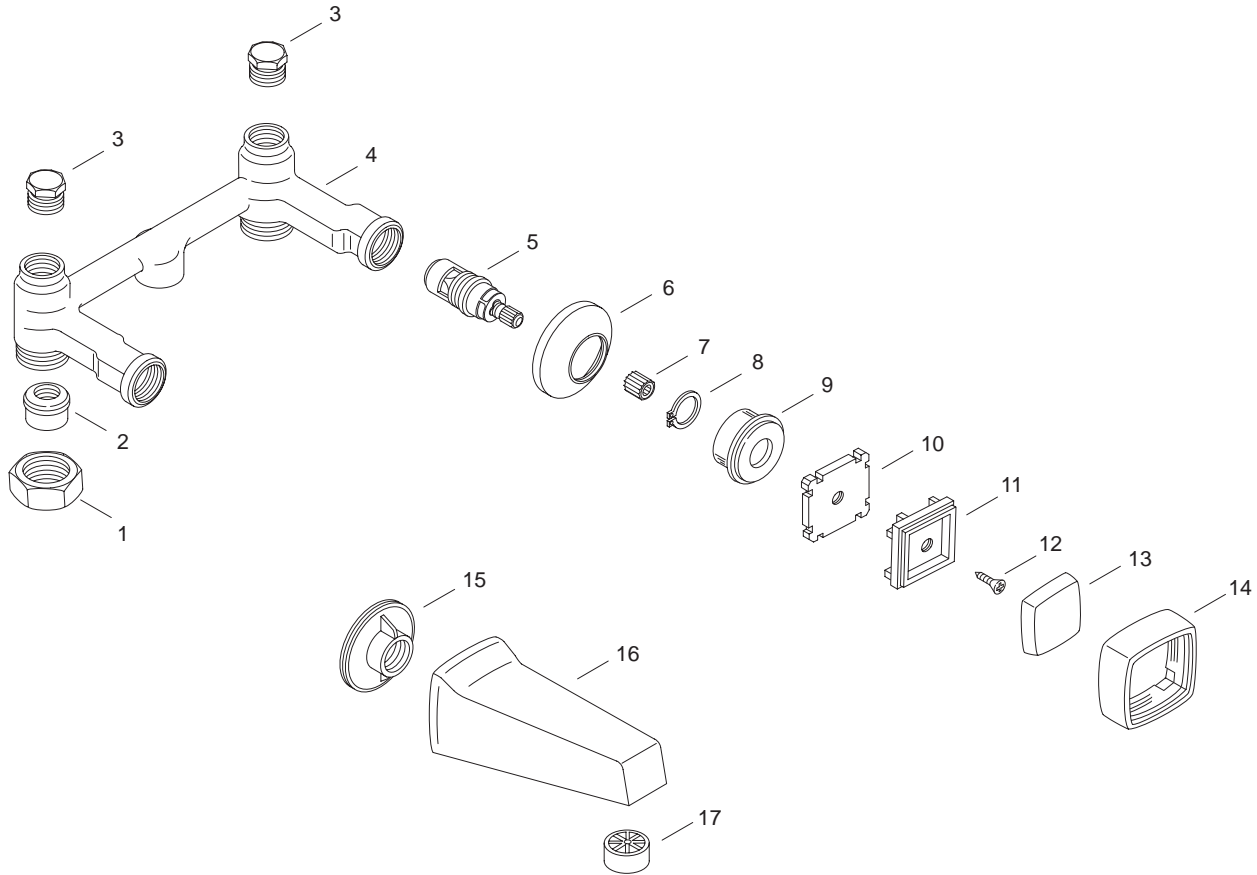

KOHLER[®] SERVICE PARTS

ALTERNA™
WALL-MOUNT BATH VALVES
K-6930-CV-**-AA
K-6933-CV-**-AA

SERVICE PARTS

ITEM NO.	PART NO.	DESCRIPTION
1	24003	Nut, 1.25-14 NS-2B
2	24015	Union Joint (1/2" I.P., Included)
3	24889	Union Connection (5/8" O.D.)
3	34191	Plug, 1/2 IPS
4	21618	Yoke Assembly
5	30430	Ceramic Valve (Clockwise Close)
5	30431	Ceramic Valve (Counterclockwise Close)
6	22904	Escutcheon
7	59027	Spline Adapter
8	46034	Retaining Ring
9	22457	Skirt Handle
10	22490	Adapter, Handle
11	22454	Holder, Insert Large
12	53416	Screw, .164-32 UNC-2A x .375
13	22494	Insert Brass Large
14	22491	Shell, Large
15	29585	Bushing
16	29728	Over-Rim Bath Spout
17	38808	Bath Stream Breaker

SERVICE KITS

PART NO.	ITEM NO.	QTY.	DESCRIPTION
40343			Handle Assembly, Large
	7	1 ea.	Spline Adapter
	8	1 ea.	Retaining Ring
	9	1 ea.	Skirt Handle
	10	1 ea.	Adapter, Handle
	11	1 ea.	Holder, Insert Large
	12	1 ea.	Screw, .164-32 UNC-2A x .375
	13	2 ea.	Insert Brass Large
	14	1 ea.	Shell, Large
54910			Hardware Assembly
	7	1 ea.	Spline Adapter
	12	1 ea.	Screw, .164-32 UNC-2A x .375
29727			Over-Rim Bath Spout
	15	1 ea.	Bushing
	16	1 ea.	Over-Rim Bath Spout
	17	1 ea.	Bath Stream Breaker