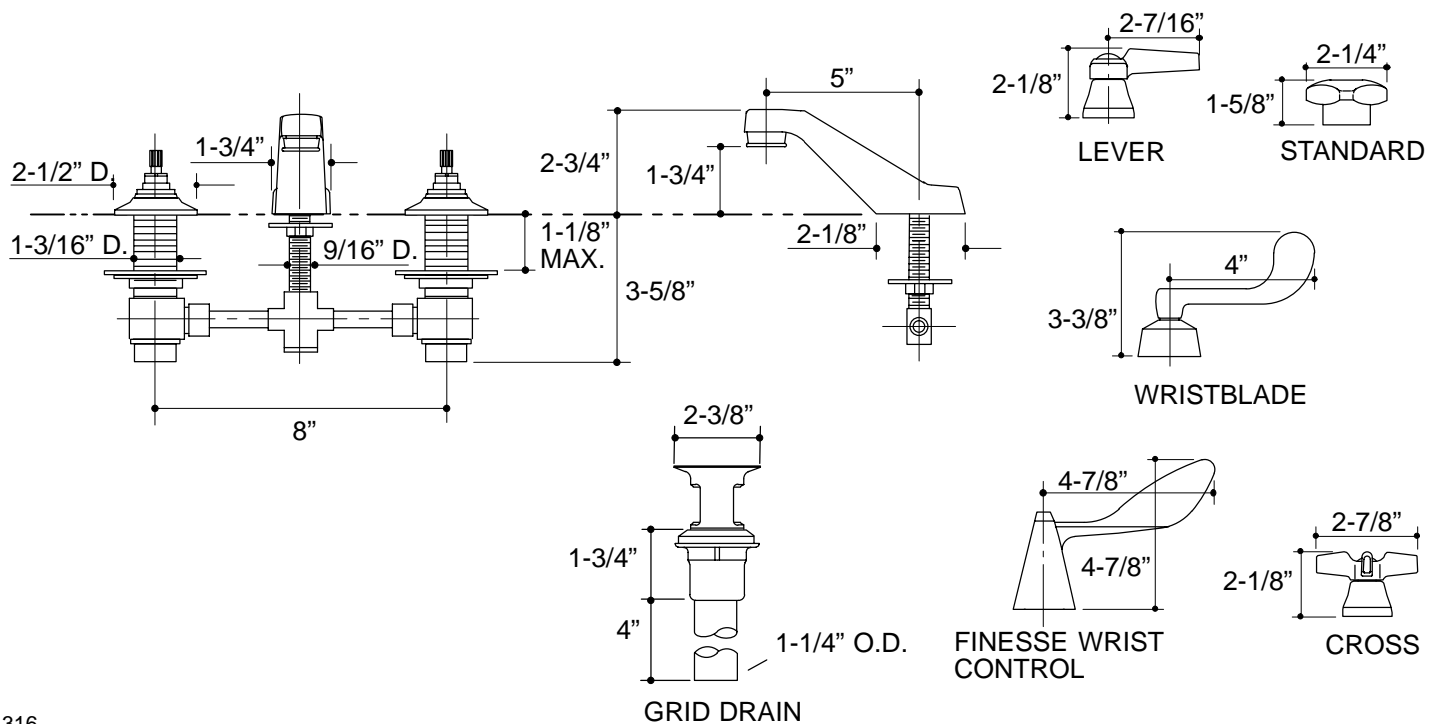

Ordering Information

Applicable faucet:	
Base faucet with water-guard aerator, less drain*	K-7307-K
Base faucet with vandal-resistant aerator, less drain*	K-7307-KE
Handles:	
Triton standard handles	K-16012-2
Triton cross handles	K-16012-3
Triton lever handles	K-16012-4
Triton wristblade lever handles	K-16012-5
Finesse wrist control lever handles	K-16022-5
*Handles must be ordered to complete faucet.	
ADA Lever and cross handles are ADA compliant	

Accessories/hardware:		
Grid drain	K-7715	optional

316

K-7307-K Triton™/Finesse™ Lavatory Faucet
114148-1-BA (-)

KOHLER®

NOTES: