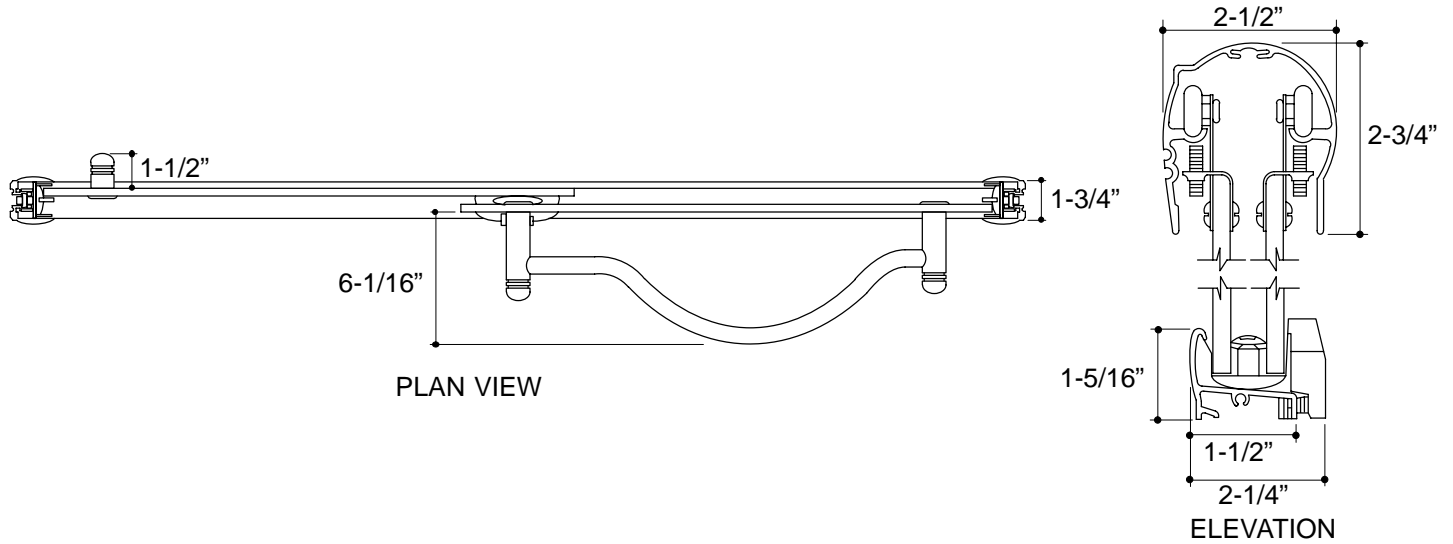

Ordering Information

Applicable product:
Reference models and measurements below.

Installation Notes

Refer to installation instructions included with fixture before beginning installation.

Roughing-In Notes		
	A	B
K-703010	56"	48" to 53-1/2"
K-703012	56"	53" to 58"
K-703014	58-1/2"	42-1/2" to 48"
K-703016	58-1/2"	48" to 53-1/2"
K-703018	58-1/2"	54" to 59-1/2"
K-703020	58-1/2"	60" to 65-1/2"
K-703022	58-1/2"	66" to 71-1/2"