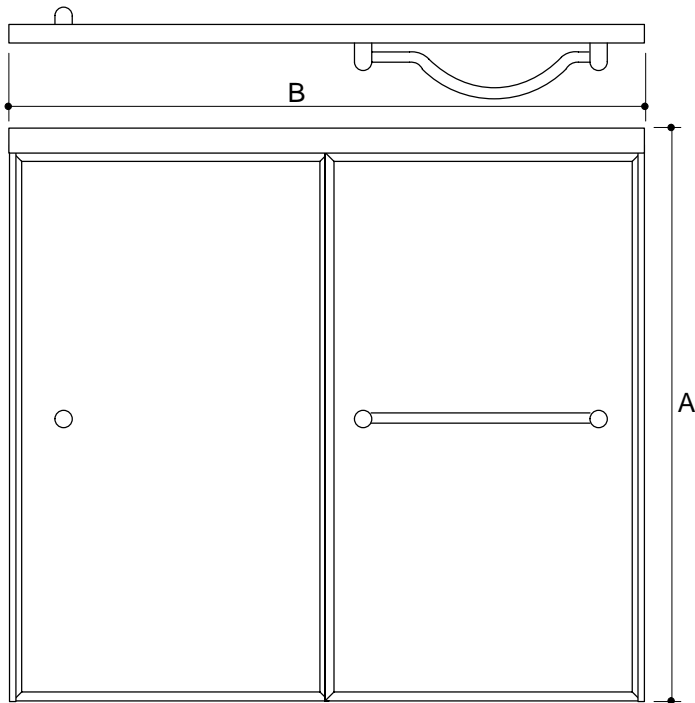

Ordering Information

Applicable product:
Reference models and measurements below.

Installation Notes

Refer to installation instructions included with fixture before beginning installation.

Roughing-In Notes		
	A	B
K-703010	56"	48" to 53-1/2"
K-703012	56"	53" to 58"
K-703014	58-1/2"	42-1/2" to 48"
K-703016	58-1/2"	48" to 53-1/2"
K-703018	58-1/2"	54" to 59-1/2"
K-703020	58-1/2"	60" to 65-1/2"
K-703022	58-1/2"	66" to 71-1/2"