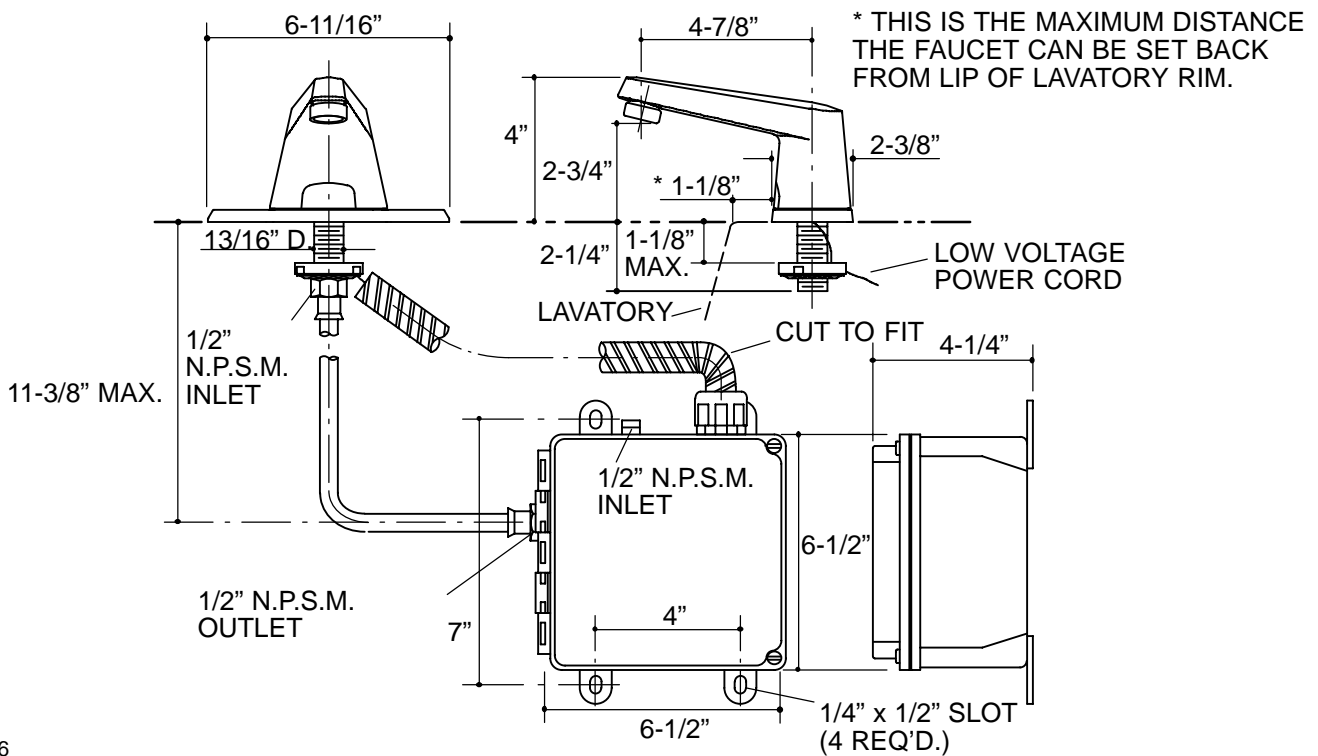

**Ordering Information**

Applicable touchless battery-powered faucet:	
Less escutcheon plate	K-13670
With escutcheon plate	K-13672
With vandal-resistant aerator:	
Less escutcheon plate	K-13670-2E
With escutcheon plate	K-13672-2E
<b>ADA</b> Touchless products are ADA compliant	

316

**K-13670, K-13672** Touchless™ Faucet  
 115250-1-AA (9619)

**NOTES:**