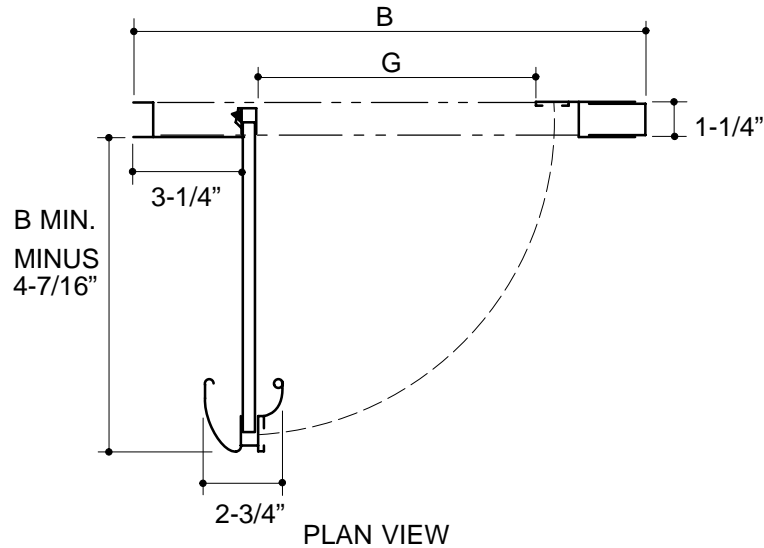

Ordering Information

Applicable product:
Reference models and measurements below.

Installation Notes

Refer to installation instructions included with fixture before beginning installation.

Roughing-In Notes			
	A	B	G (MAX.)
K-701211	70"	23" - 24"	17"
K-701212	70"	24" - 26"	18"
K-701213	70"	26" - 28"	20"
K-701213	70"	28" - 30"	22"
K-701215	70"	30" - 32"	24"
K-701216	70"	32" - 34"	26"
K-701217	70"	34" - 36"	28"
K-701221	64"	23" - 24"	17"
K-701222	64"	24" - 26"	18"
K-701223	64"	26" - 28"	20"
K-701224	64"	28" - 30"	22"
K-701225	64"	30" - 32"	24"
K-701226	64"	32" - 34"	26"
K-701227	64"	34" - 36"	28"
K-711200 Custom	50" - 72"	23" - 36"	17" - 28"