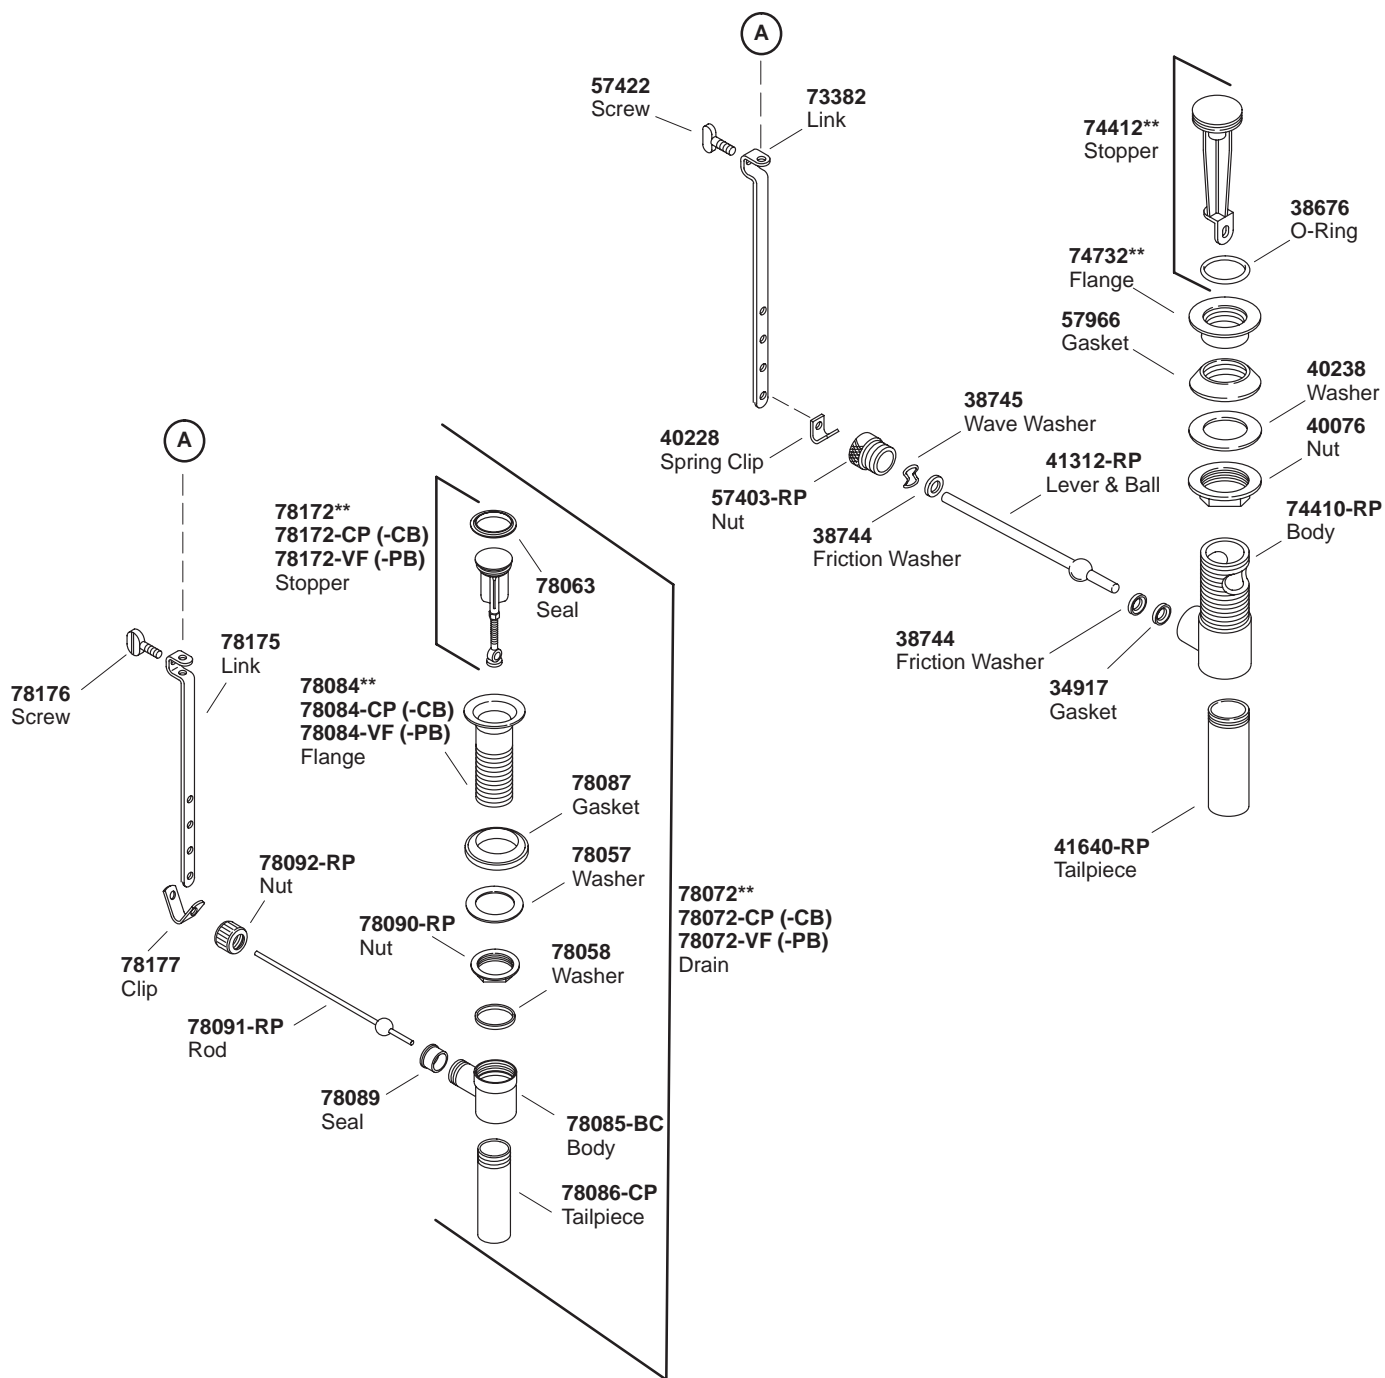

K#	Lever Handle	Traditional Lever Handle
K-16101-4-**-DB	X	
K-16101-4A-**-DB		X

**Finish/color code must be specified when ordering.

**Finish/color code must be specified when ordering.