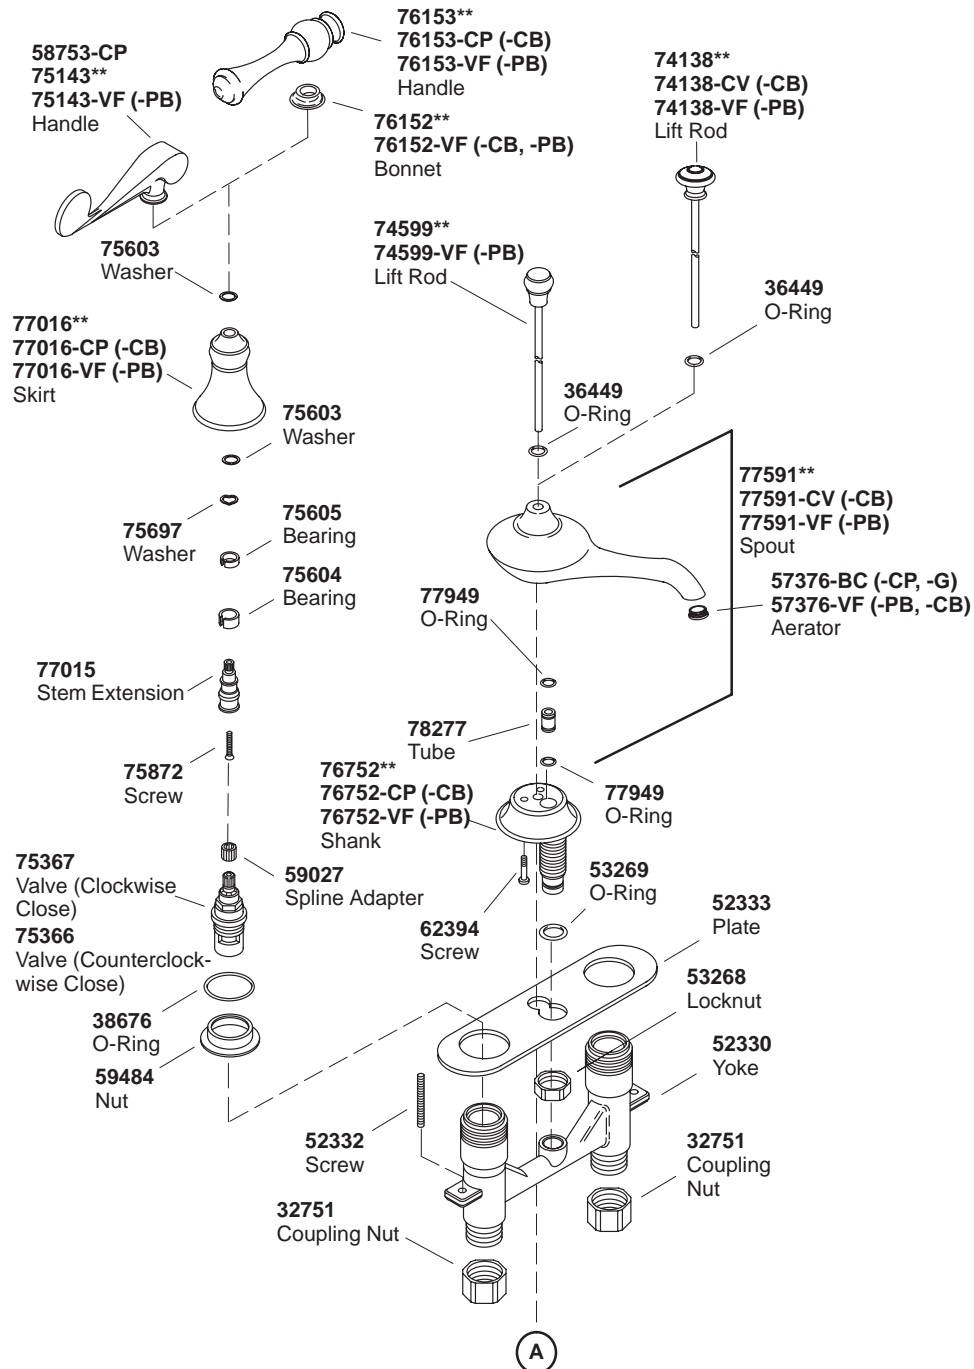

K#	Lever Handle	Traditional Lever Handle
K-16101-4-**-DB	X	
K-16101-4A-**-DB		X

**Finish/color code must be specified when ordering.

**Finish/color code must be specified when ordering.