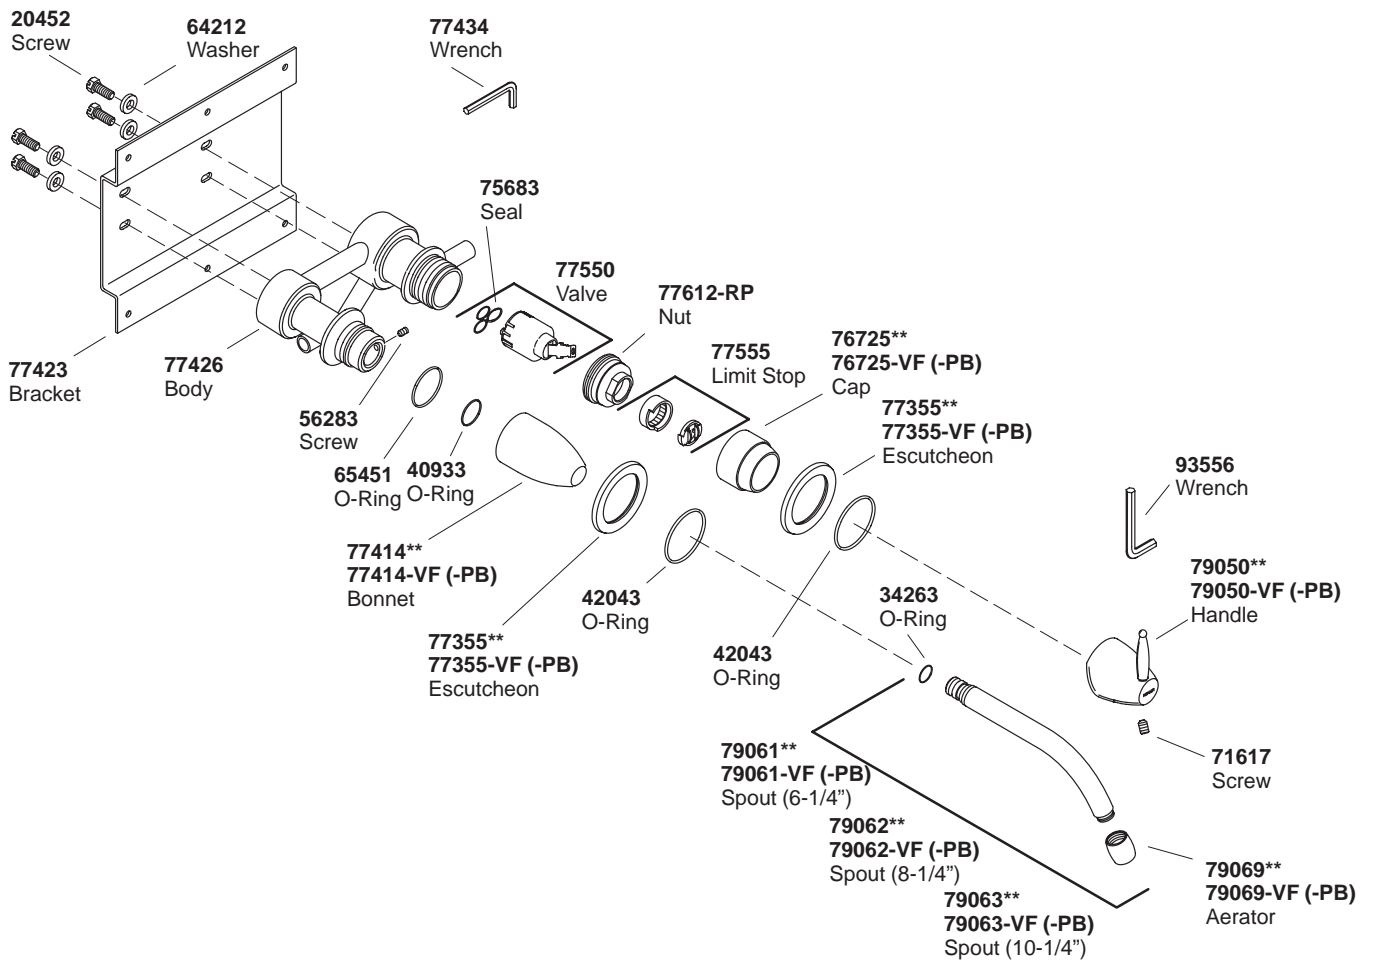

# KOHLER® SERVICE PARTS

## FALLING WATER KITCHEN/BAR/LAVATORY WALL-MOUNT FAUCET

K#	6-1/4" Spout	8-1/4" Spout	10-1/4" Spout	Valve Only
K-T194-**-AA	X			
K-T196-**-AA		X		
K-T198-**-AA			X	
K-307-K-NA-AA				X

\*\*Finish/color code must be specified when ordering.