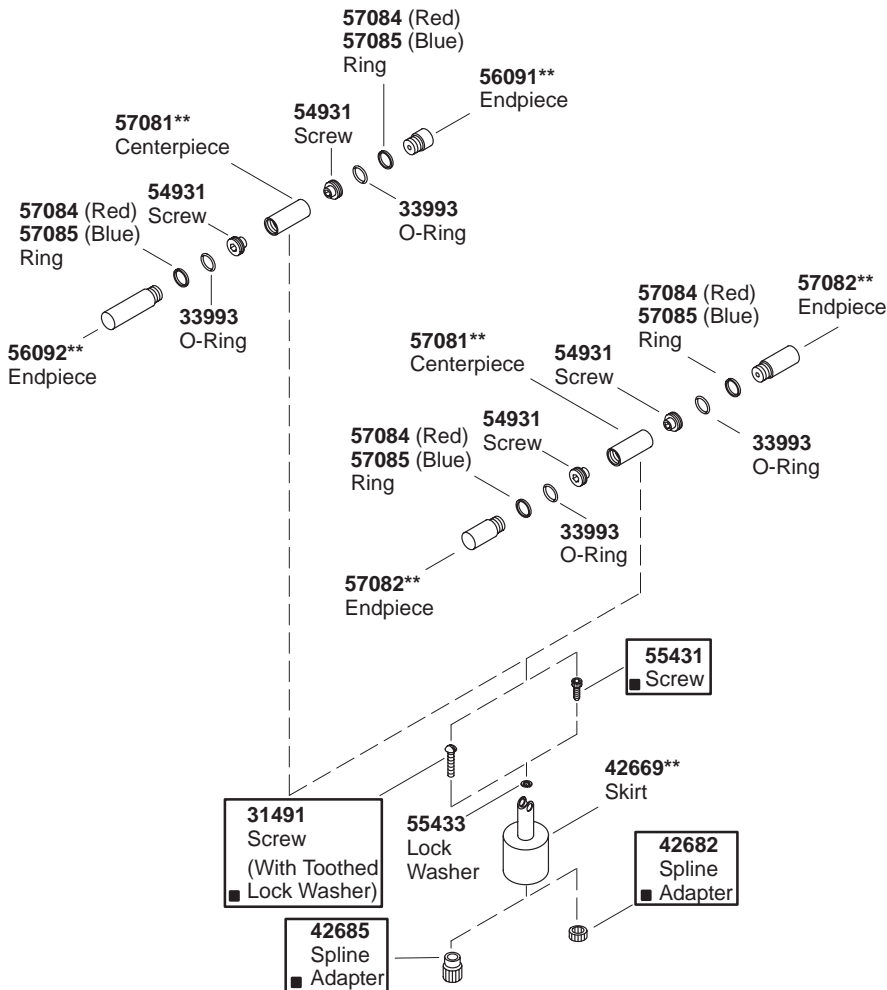

K#	Lever	Tee
K-16070-4-**-DB	X	
K-16070-6-**-DB		X

■ **79633**  
Hardware Kit Consists of:  
**31491 (2 ea.), 55431 (2 ea.),**  
**42682 (2 ea.), 42685 (2 ea.)**

\*\*Finish/color code must be specified when ordering.