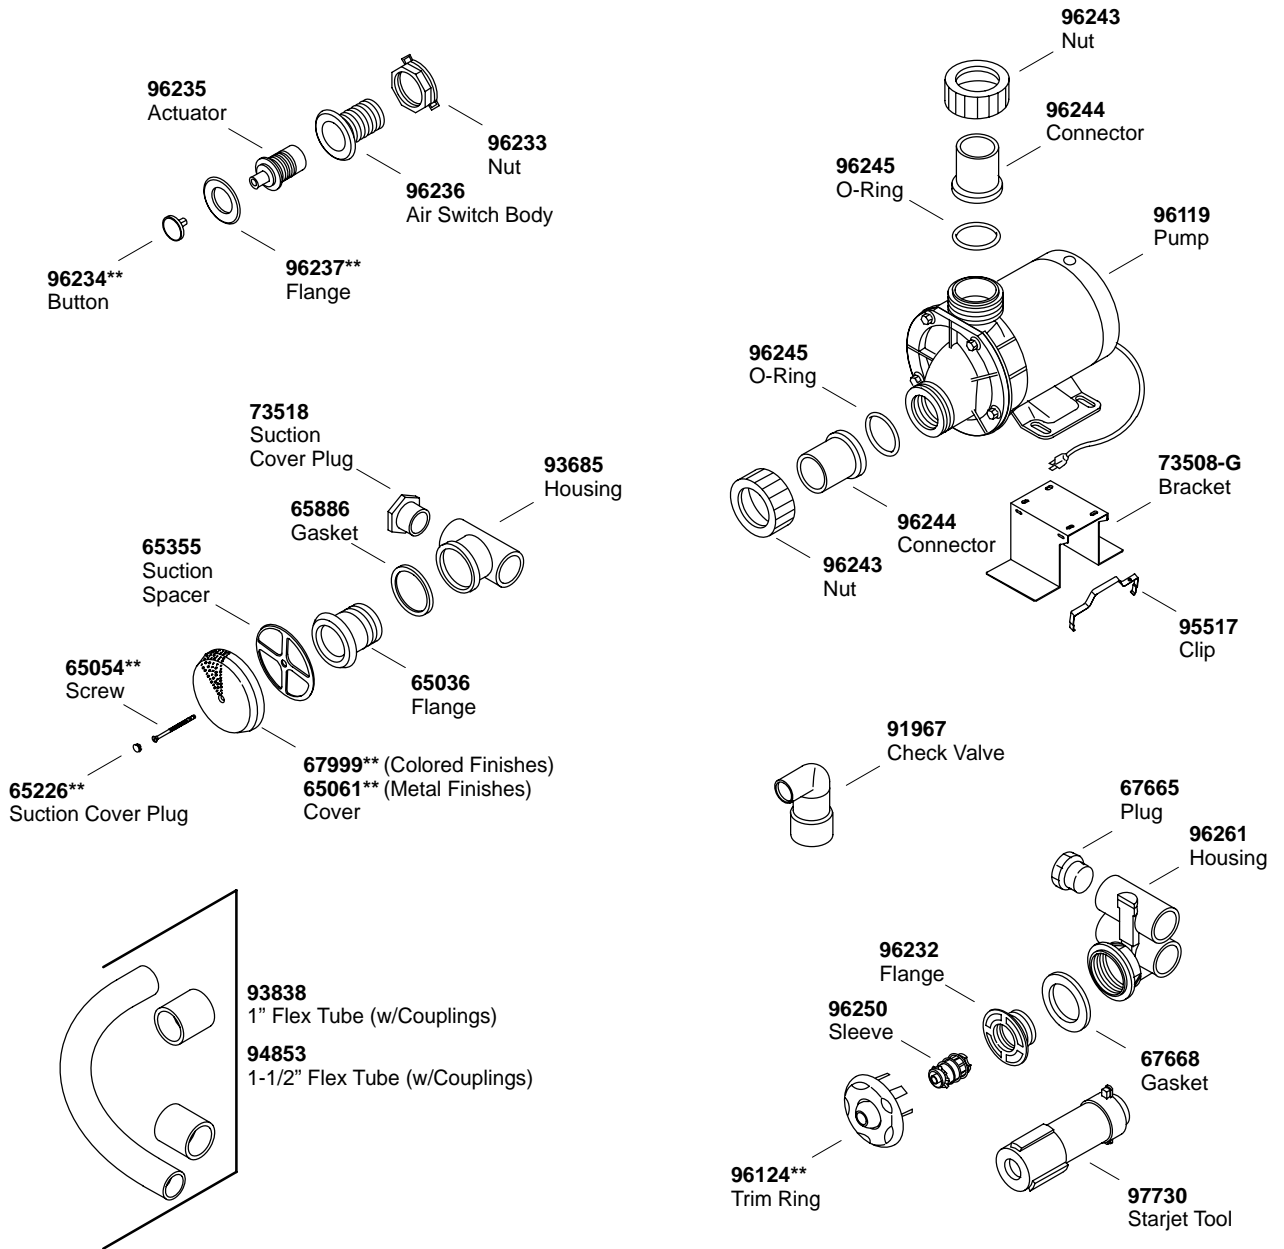

KOHLER® SERVICE PARTS

SYSTEM BASIC
(-D VERSION)

60561 Reducer (1") 	60557 45° Elbow 	61249 Coupling (1-1/2") 	61536 90° Elbow (1") 	61563 Tee 	91431 Clamp 	94256 45° Elbow 
94255 45° Elbow (1-1/2") 	97640 Tee 					

**Finish/color code must be specified when ordering.