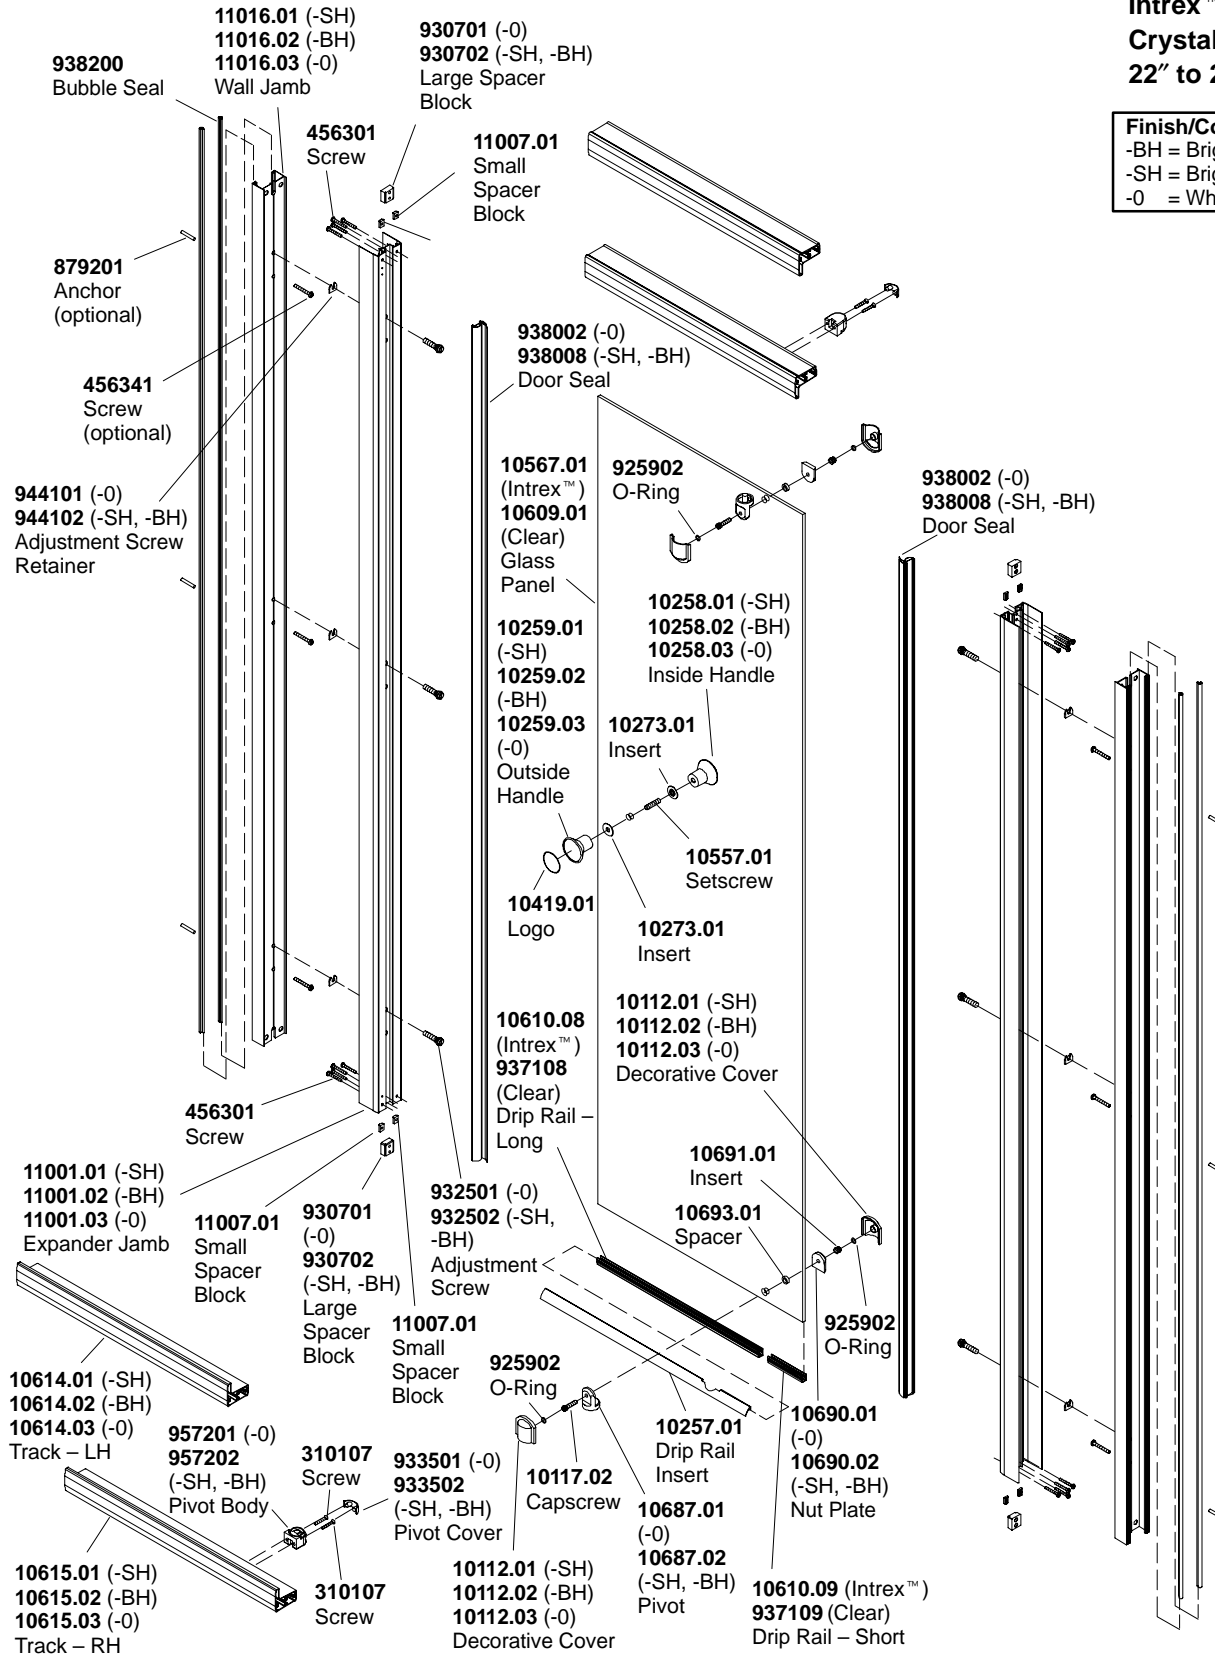

Intrex™ Glass Crystal Clear Glass 22" to 24" x 72"

Finish/Color Code Guide	
-BH	Bright Brass
-SH	Bright Silver
-0	White

**Finish/color code must be specified when ordering.