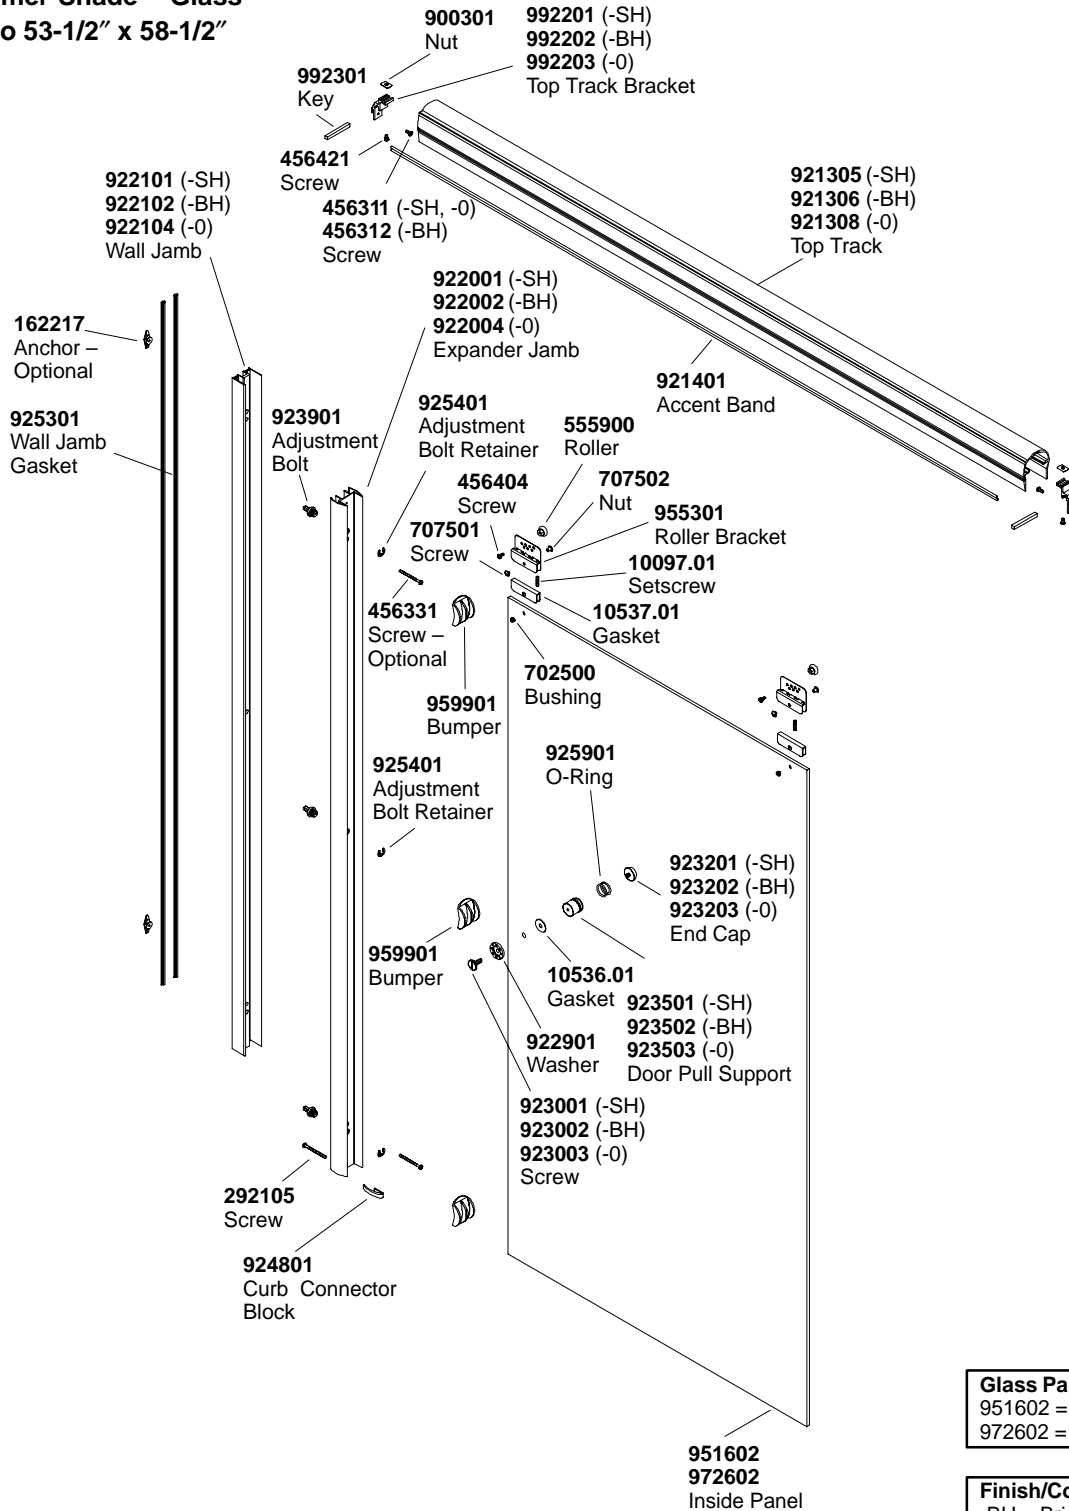

Crystal Clear Glass
Summer Shade™ Glass
48" to 53-1/2" x 58-1/2"

INSIDE PANEL

Glass Panel Part Number Key
951602 = Crystal Clear Glass
972602 = Summer Shade™ Glass

Finish/Color Code Guide
-BH = Bright Brass
-SH = Bright Silver
-0 = White

**Finish/color code must be specified when ordering.