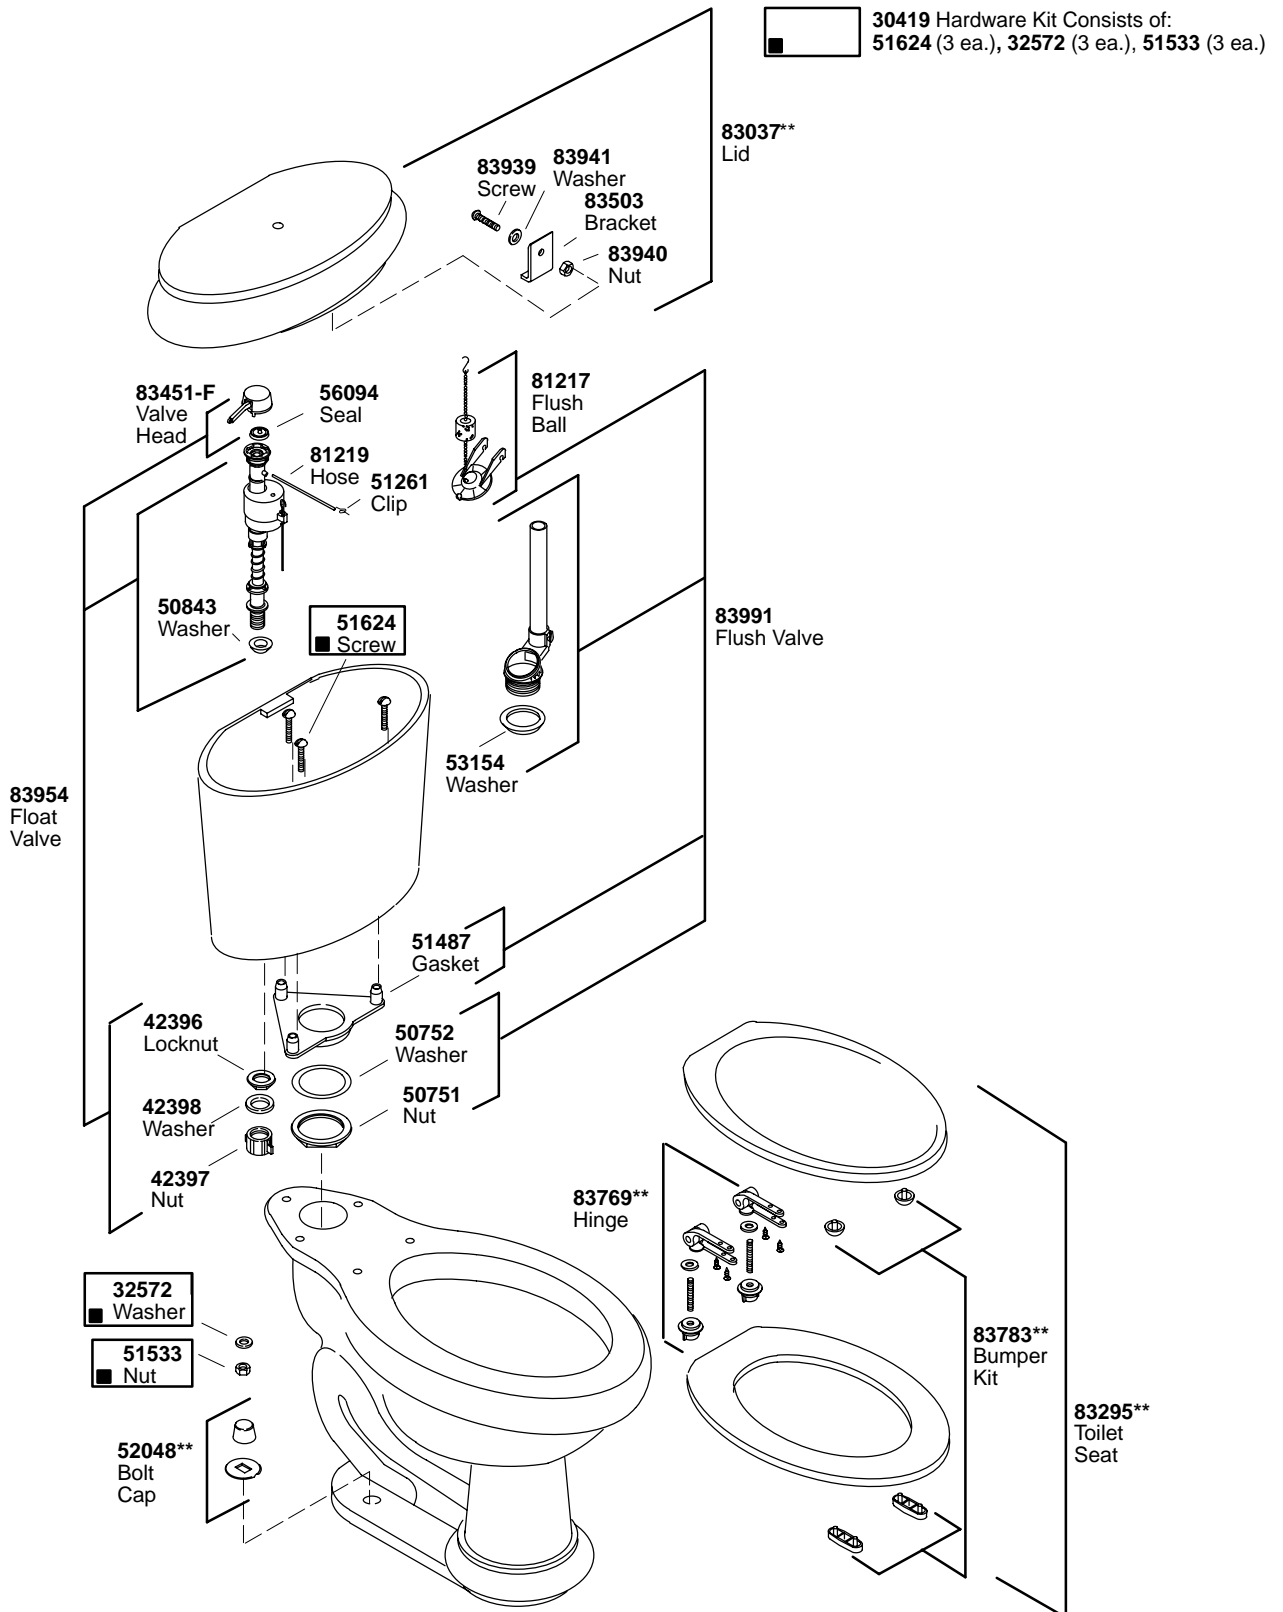

# KOHLER® SERVICE PARTS

REVIVAL™  
TOILET

\*\*Finish/color code must be specified when ordering.