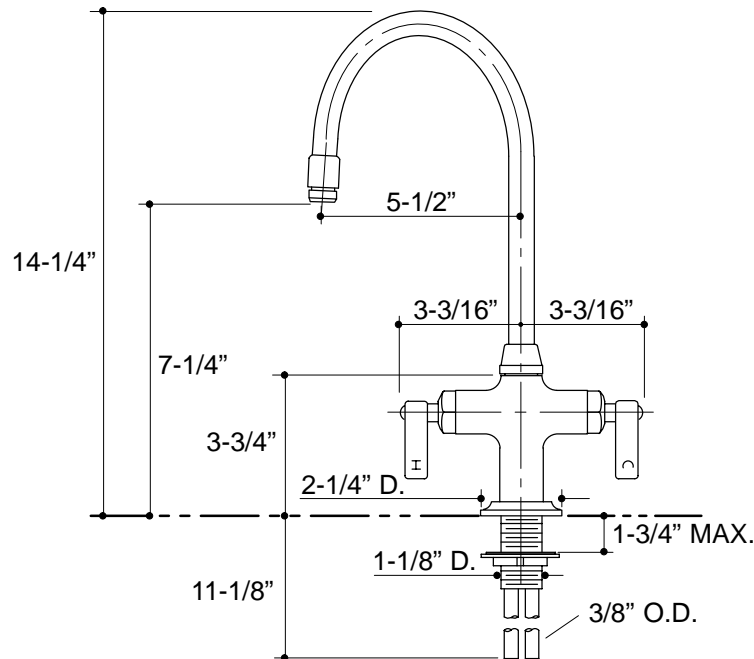

Ordering Information

Applicable faucet:	
Double pantry faucet	K-7894
ADA Lever handles are ADA compliant	

Accessories/hardware:		
10" escutcheon plate for three hole drilling	K-14511	optional
6" escutcheon plate for three hole drilling	K-14531	optional

316

K-7894 Blagdon™ Pantry Faucet
115121-1-BA (9626)

NOTES: