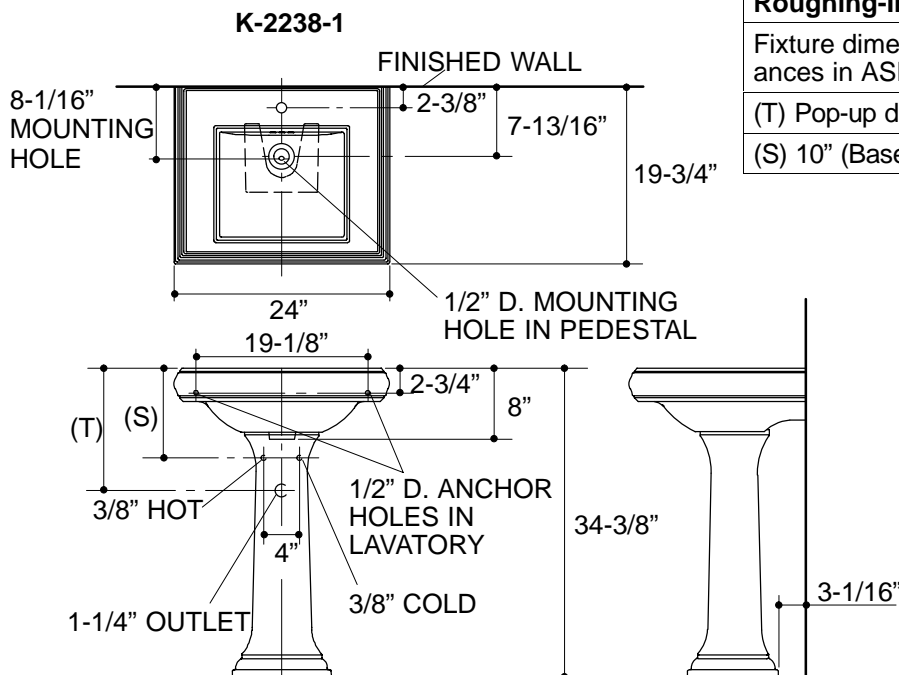

**Ordering Information**

Applicable product:		
Single-hole lavatory	K-2238-1	shown
4" centers lavatory	K-2238-4	not shown
8" centers lavatory	K-2238-8	not shown
Accessories/hardware		
Lavatory supplies, 3/8"	K-7605-P	recommended

**Product Information**

Fixture*:		basin area	water depth
Lavatory		15" x 13"	5-1/4"
Outlet	1-3/4" D.		
* Approximate measurements for comparison only.			

Holes	<b>K-2238-1</b>	<b>K-2238-4</b>	<b>K-2238-8</b>
Spout	1-3/8" D.	1-3/16" D.	1-3/16" D.
Faucet		1-3/16" D.	1-7/16" D.

Included Components:	
Lavatory basin, single-hole	K-2239-1
Lavatory basin, 4" centers	K-2239-4
Lavatory basin, 8" centers	K-2239-8
Pedestal	K-2267
Rubber pads	63069
Lavatory accessory pack	52204

**Installation Notes**

Refer to installation instructions included with fixture before beginning installation.

**Roughing-In Notes**

Fixture dimensions are nominal and conform to tolerances in ASME/ANSI Standard A112.19.9M.

(T) Pop-up drain 13-5/8", grid drain 12-3/4".