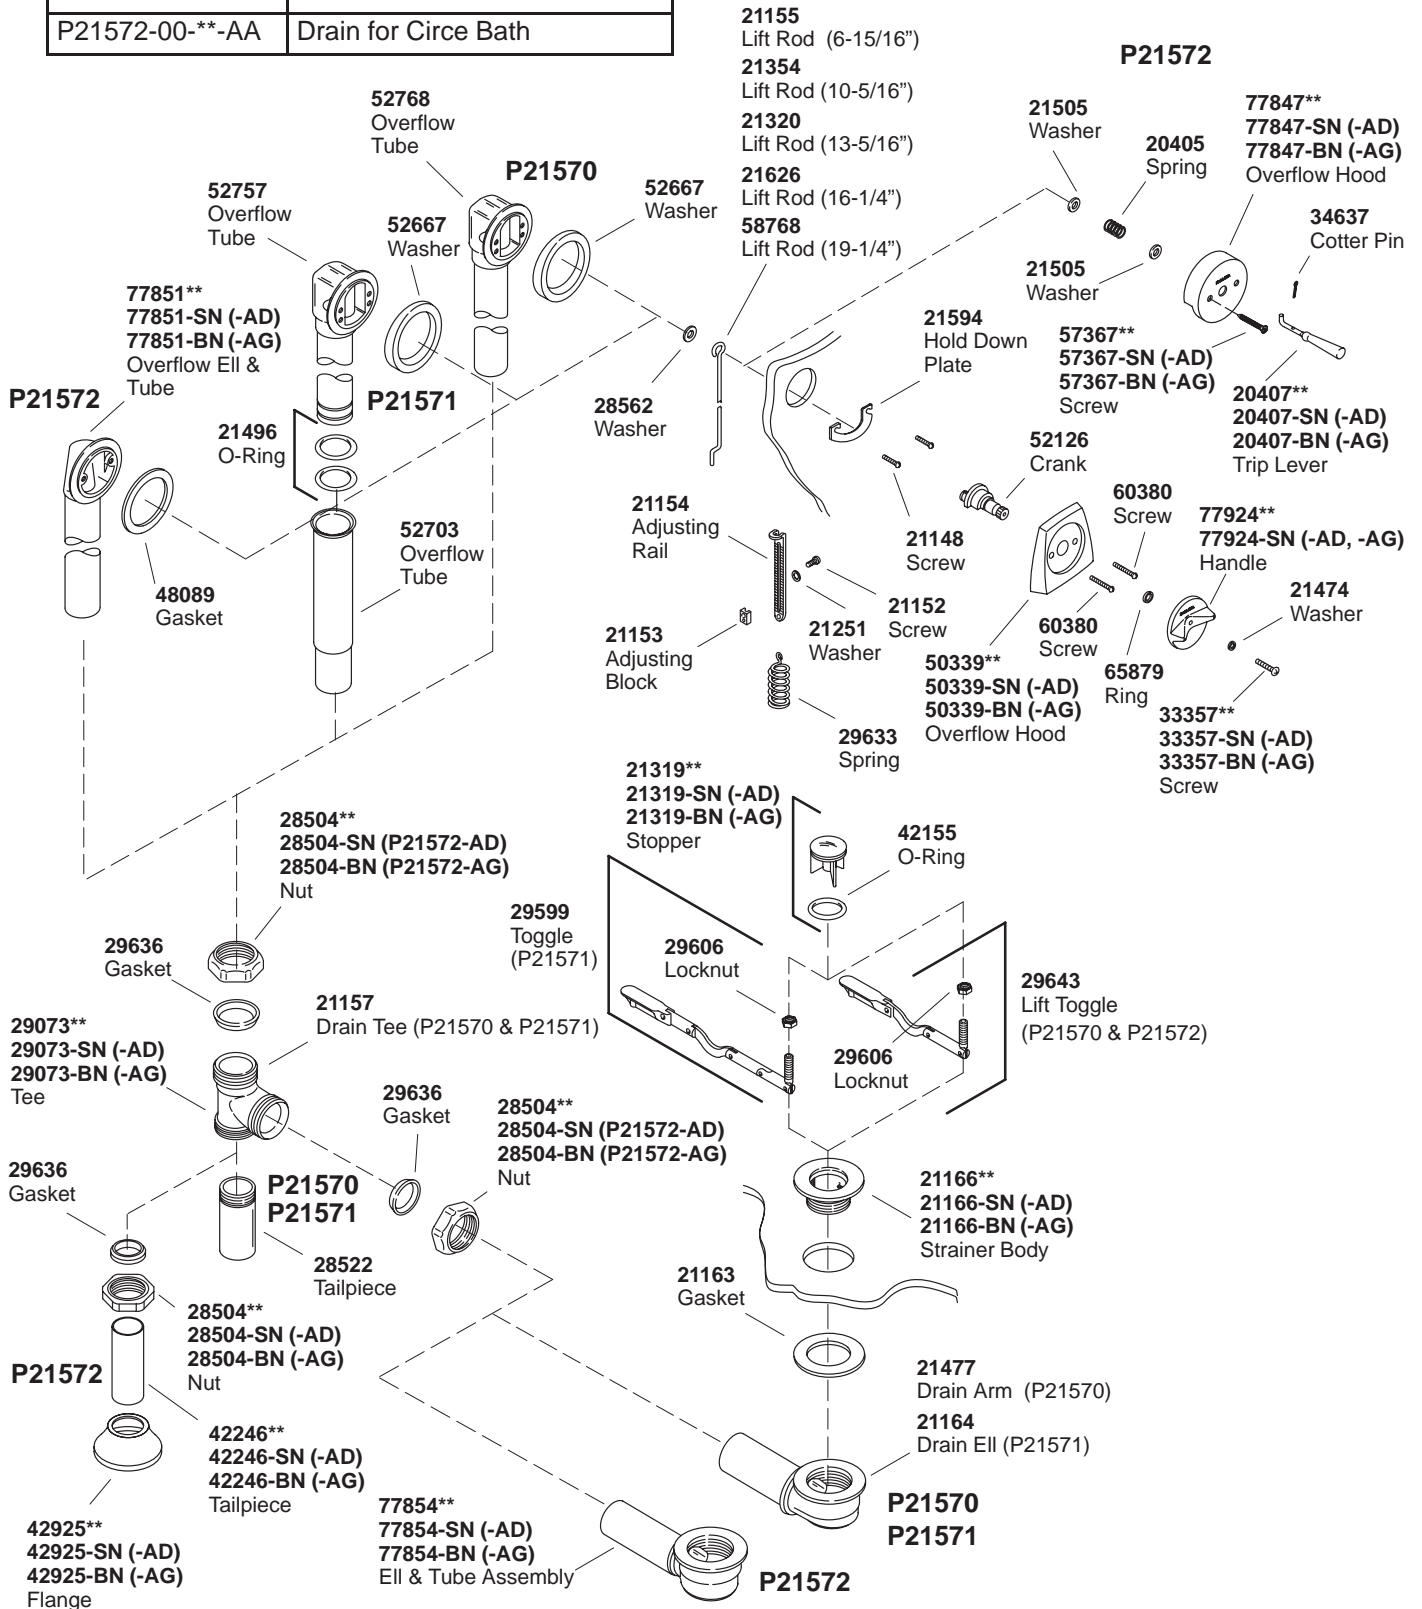

Model #	Description
P21570-00-**-AA	Drain for 14" or 26" Bath
P21571-00-**-AA	Drain for 17" or 24" Bath
P21572-00-**-AA	Drain for Circe Bath

\*\*Finish/color code must be specified when ordering.