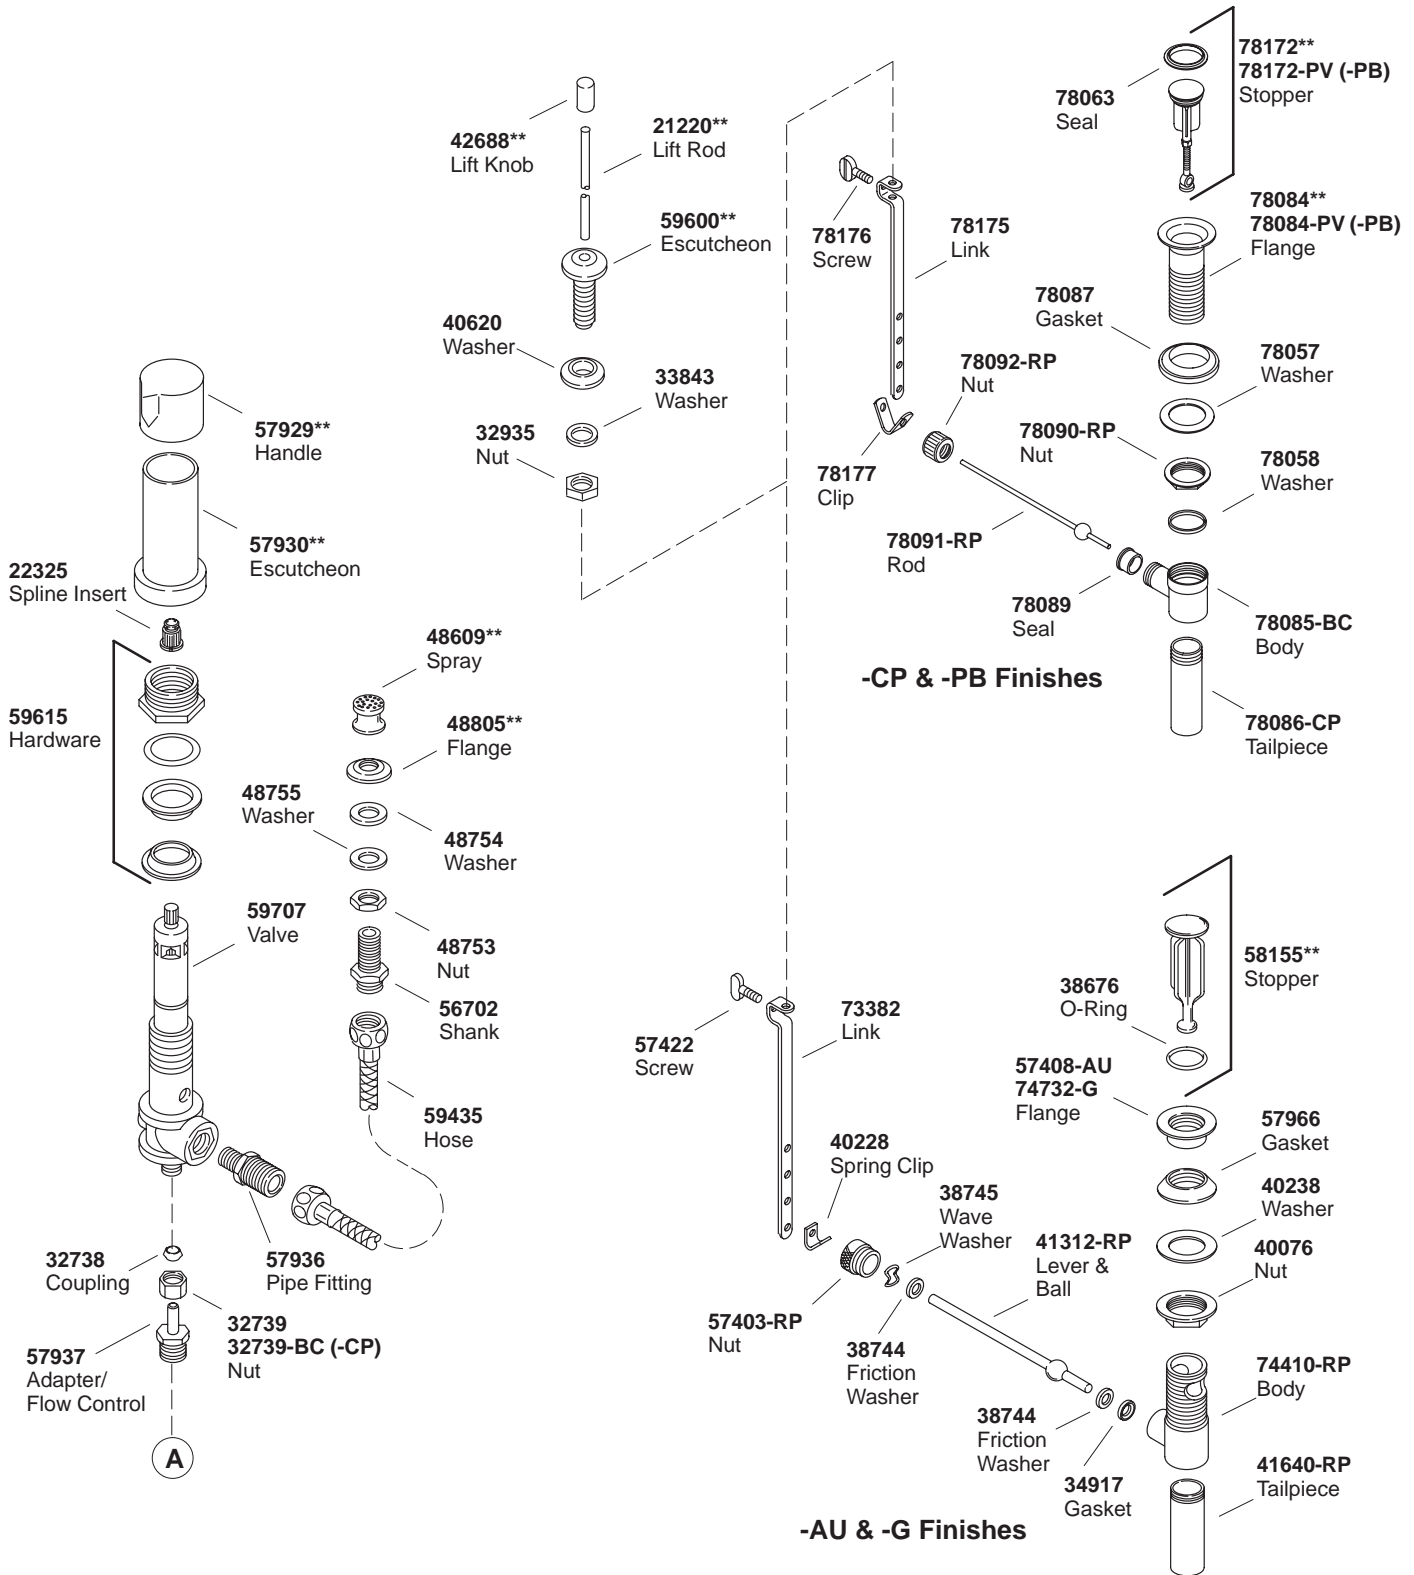

KOHLER[®] SERVICE PARTS

ANTIQUE™ AND ANTIQUE™ CURIO™ FIXTURE-MOUNT VACUUM BREAKER BIDET FAUCET

K#	Cross Handles	Lever Handles	Oval Handles	Inset & Skirts	Garland Texture Inset & Skirts	Trim Rings
K-142-3-**-BA	X					
K-142-4-**-BA		X				
K-142-3D-**-BA	X					
K-142-4D-**-BA		X				
K-142-9B-**-BA			X			
K-253-**-AA						
K-258-**-AA				X	X	
K-17200-**-AA						X

**Finish/color code must be specified when ordering.

**Finish/color code must be specified when ordering.