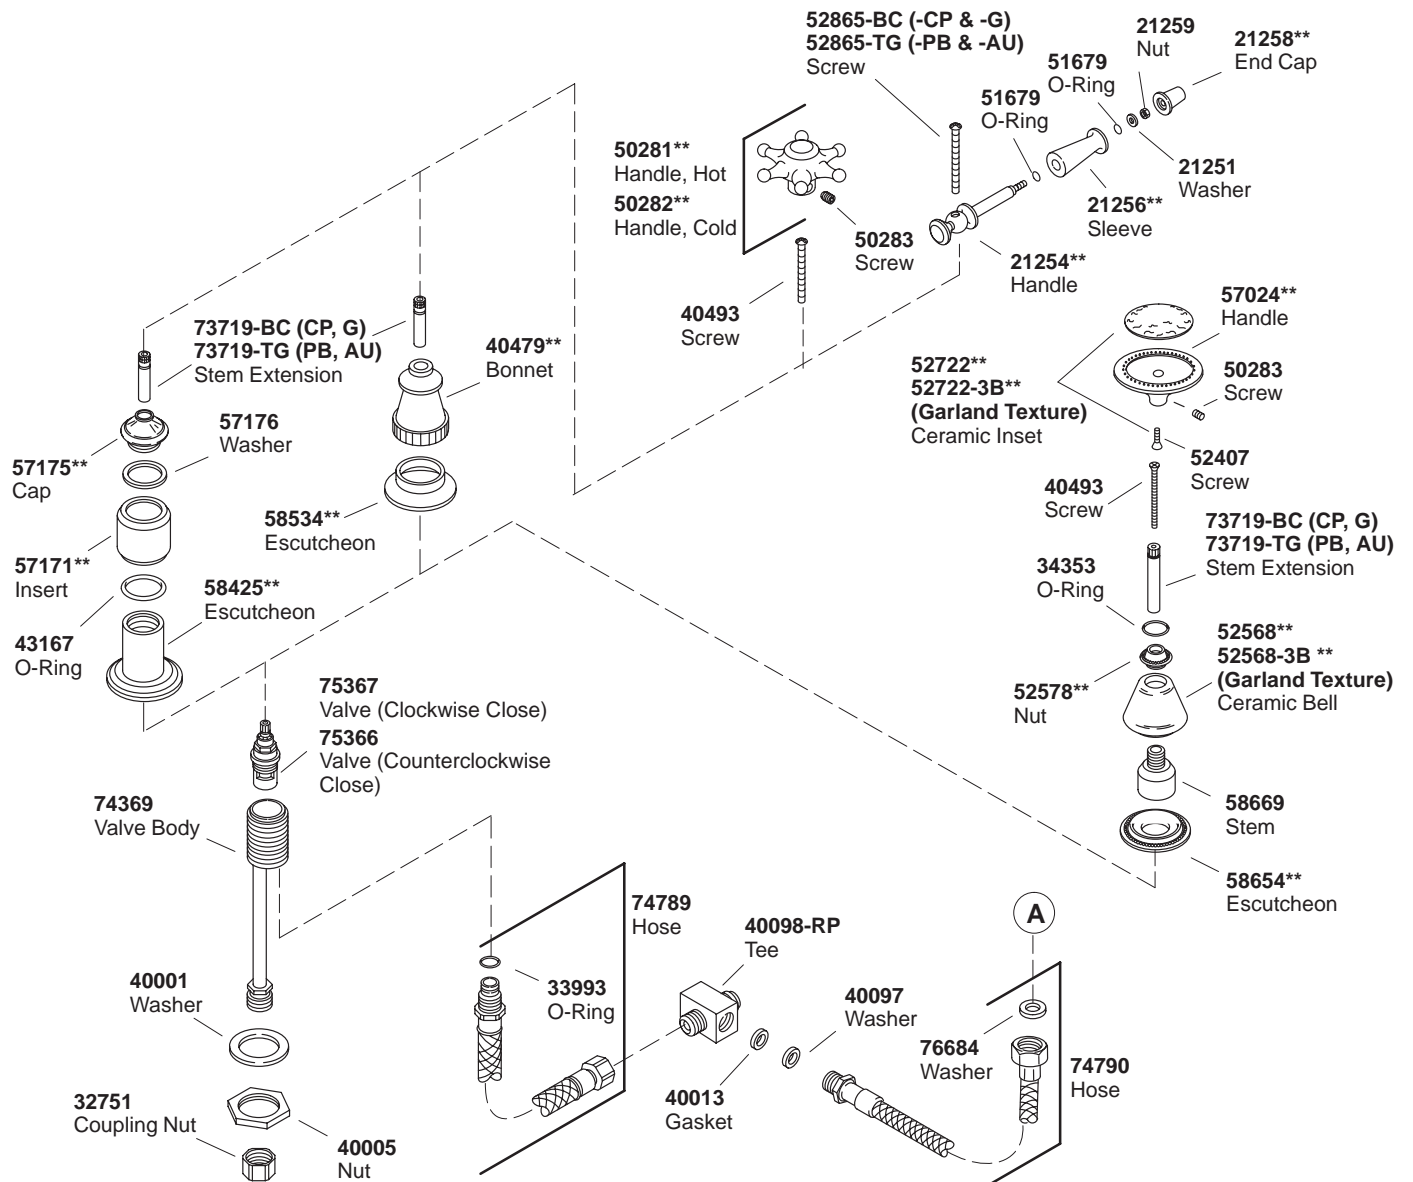

KOHLER[®] SERVICE PARTS

ANTIQUE™ AND ANTIQUE™ CURIO™ FIXTURE-MOUNT VACUUM BREAKER BIDET FAUCET

K#	Cross Handles	Lever Handles	Oval Handles	Inset & Skirts	Garland Texture Inset & Skirts	Trim Rings
K-142-3-**-BA	X					
K-142-4-**-BA		X				
K-142-3D-**-BA	X					
K-142-4D-**-BA		X				
K-142-9B-**-BA			X			
K-253-**-AA						
K-258-**-AA				X	X	
K-17200-**-AA						X

**Finish/color code must be specified when ordering.

**Finish/color code must be specified when ordering.