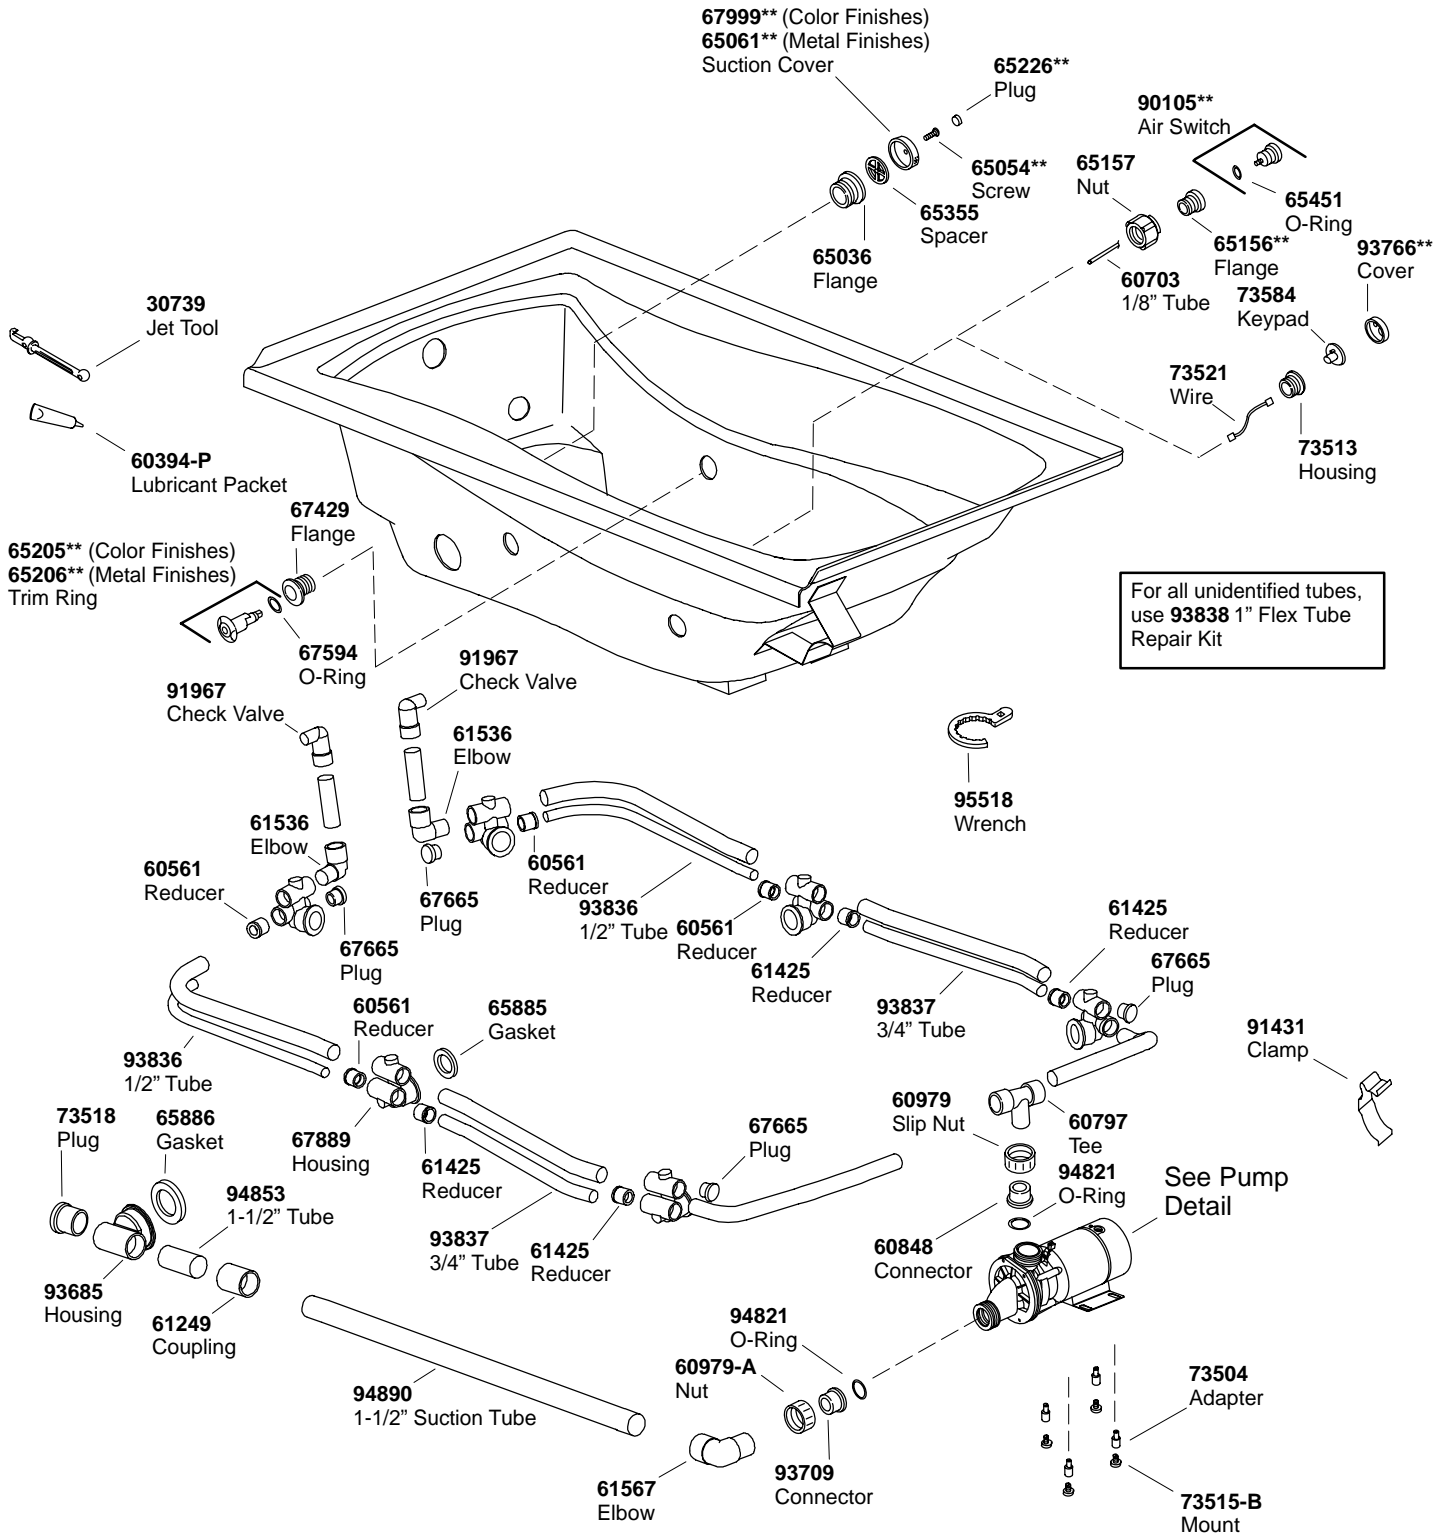

K#	Rim Style	Drain Location	Pump	Switch	Heater	Jet Trim
K-1257-**-AA	Drop-in	N/A	73524	Air	N/A	Included
K-1257-CS-**-AA	Drop-in	N/A	73524	Air	N/A	Included
K-1257-H-**-AA	Drop-in	N/A	73533	Electric	In Pump	Not Included
K-1257-L-**-AA	Flange	Left	73524	Air	N/A	Included
K-1257-R-**-AA	Flange	Right	73524	Air	N/A	Included
K-9696-**-BA						Trim Only

****Finish/color code must be specified when ordering.**

**Finish/color code must be specified when ordering.

****Finish/color code must be specified when ordering.**

****Finish/color code must be specified when ordering.**