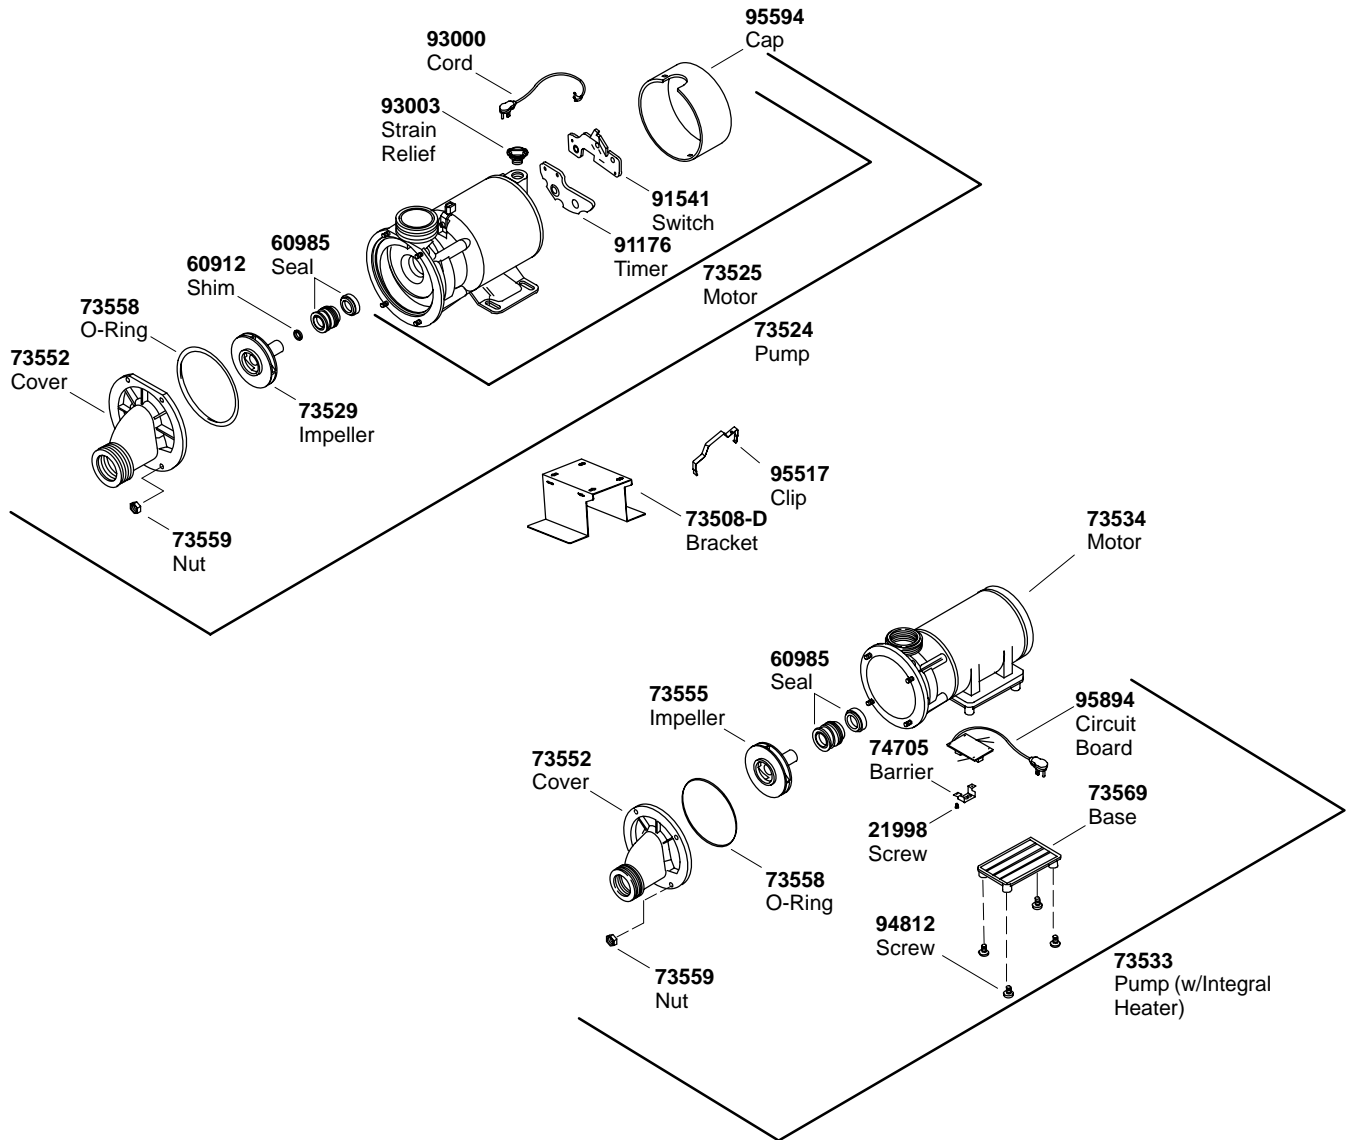

**Finish/color code must be specified when ordering.