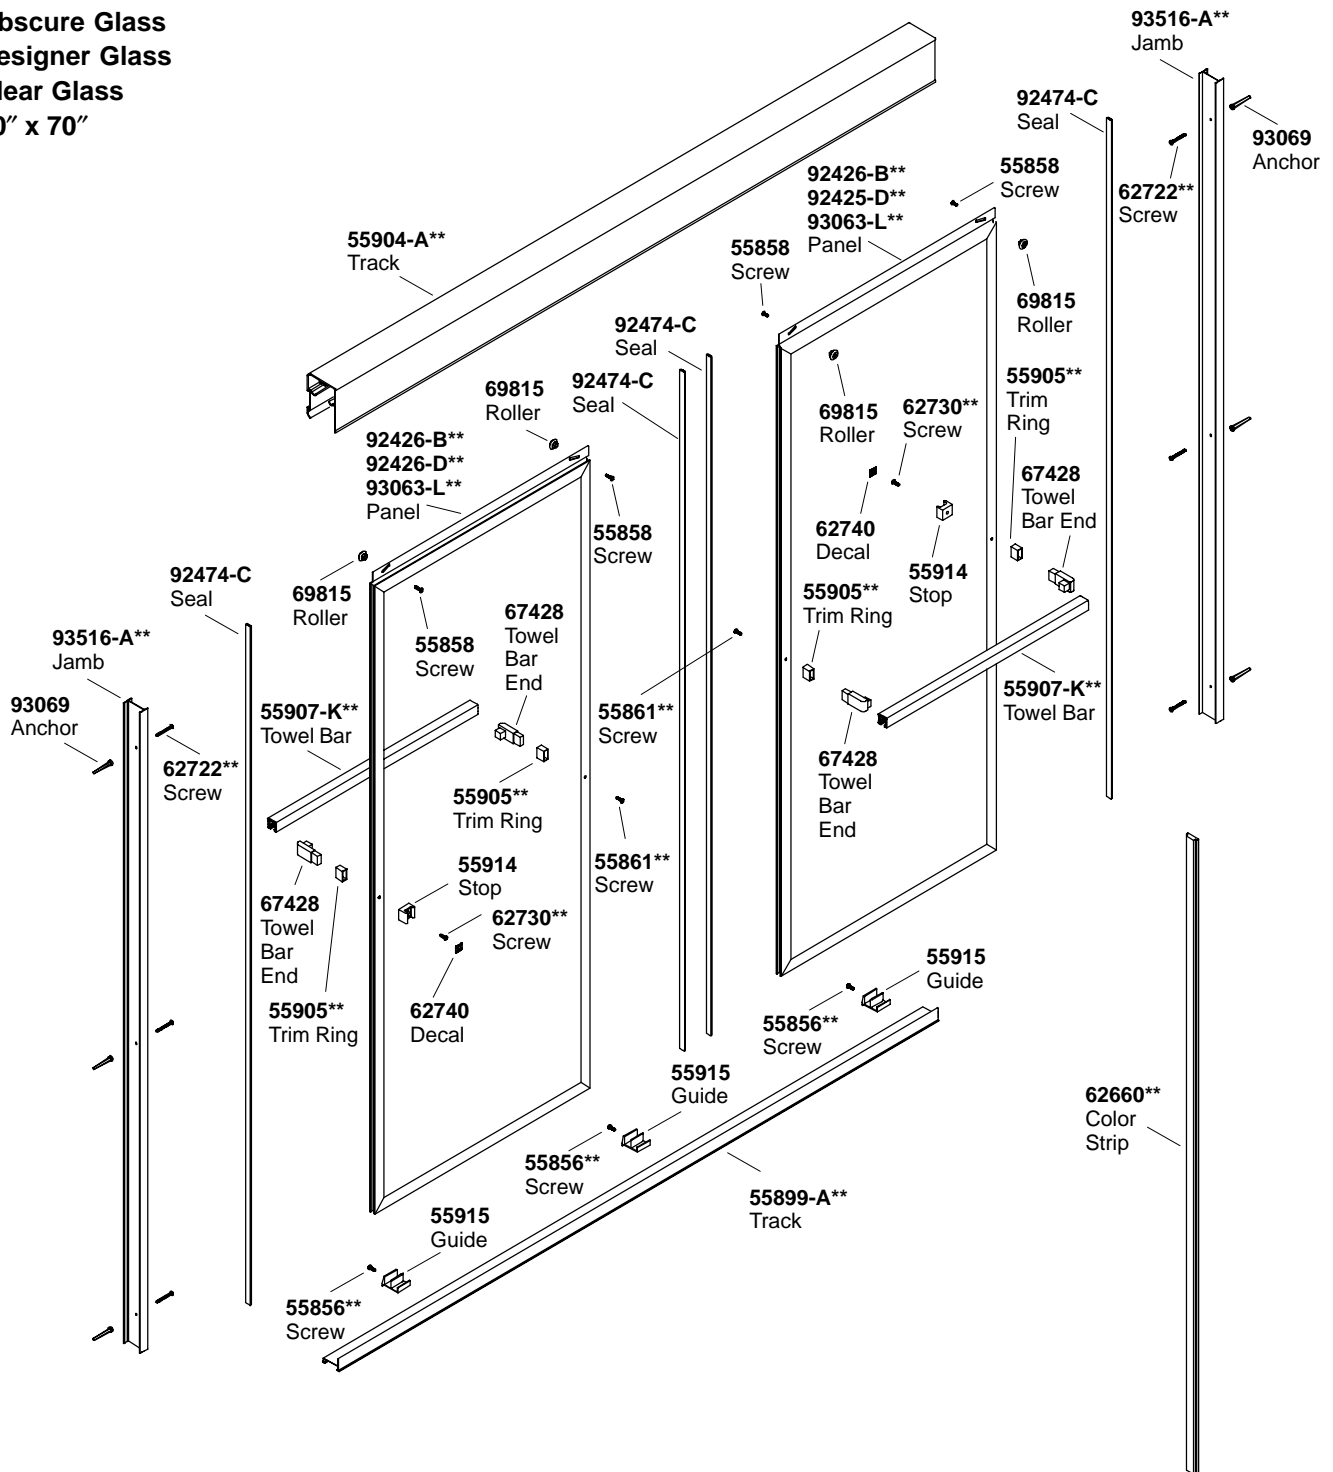

Obscure Glass
Designer Glass
Clear Glass
40" x 70"

Glass Panel Part Number Key

- B = Obscure Glass
- D = Designer Glass
- L = Clear Glass

**Finish/color code must be specified when ordering.