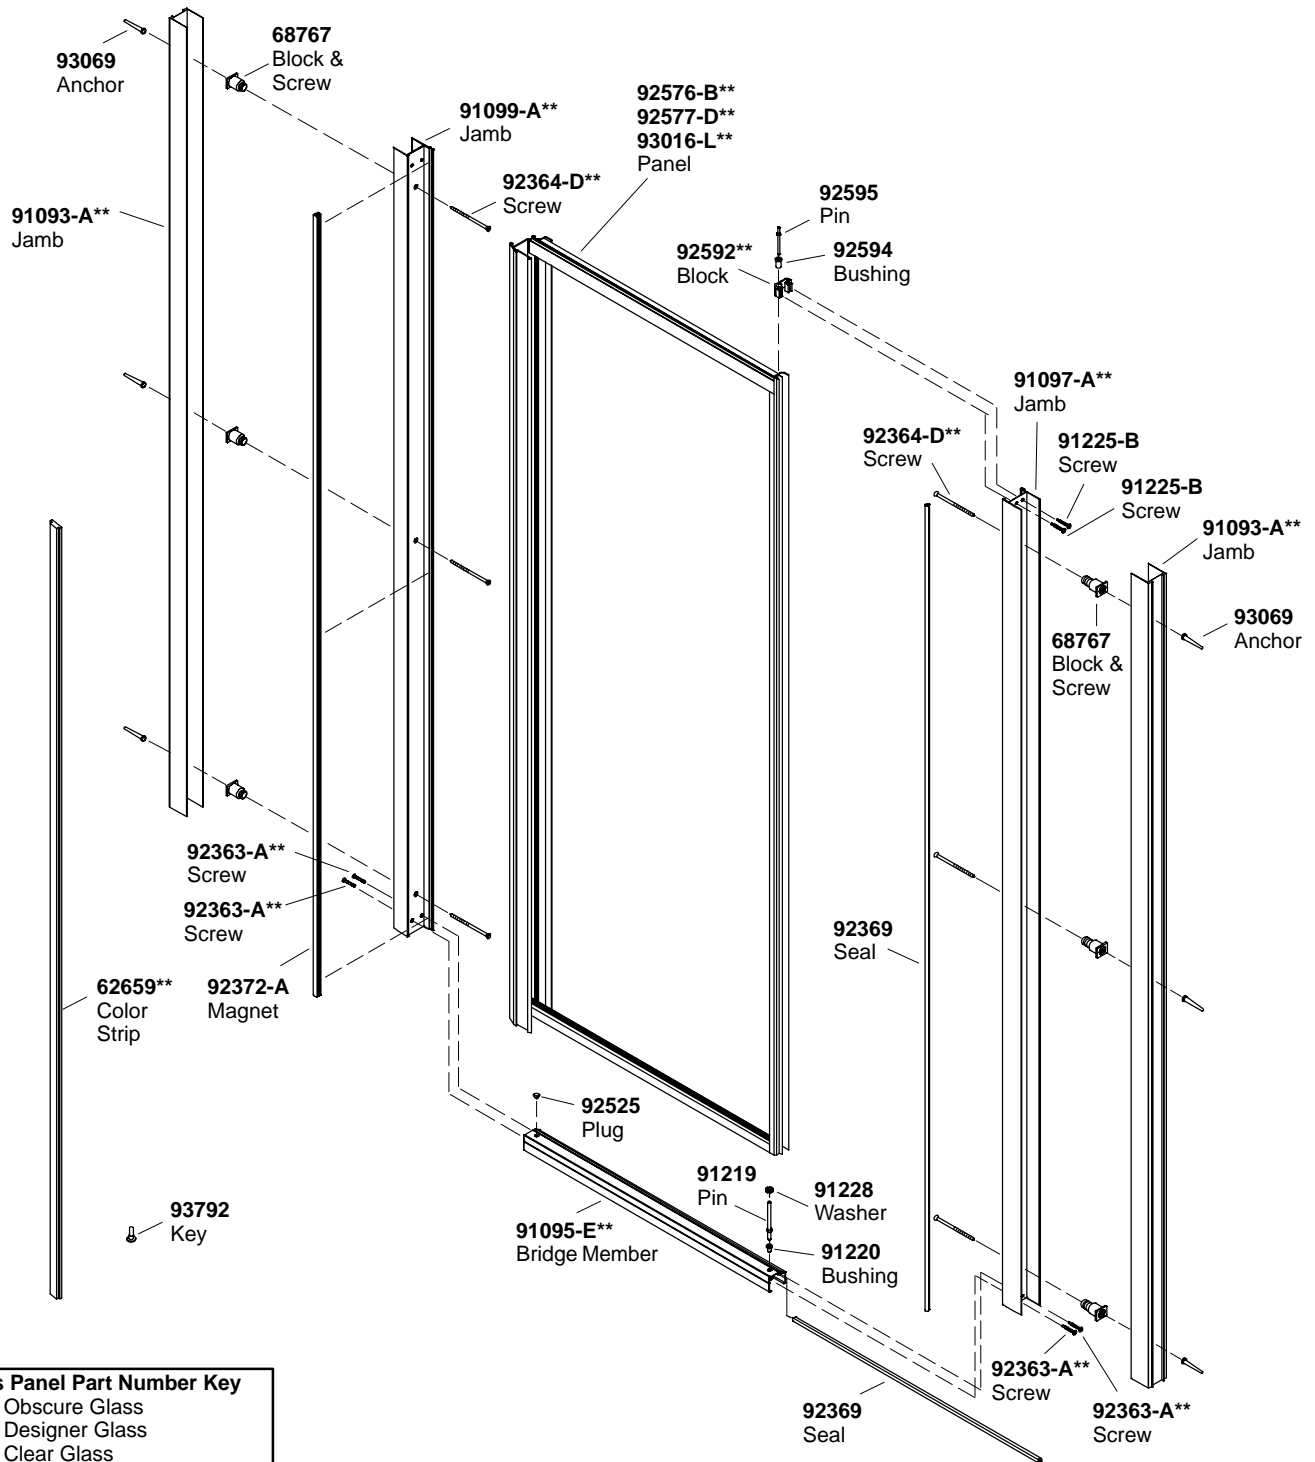

Obscure Glass
Designer Glass
Clear Glass
33" to 35" x 64"

Glass Panel Part Number Key
 -B = Obscure Glass
 -D = Designer Glass
 -L = Clear Glass

**Finish/color code must be specified when ordering.