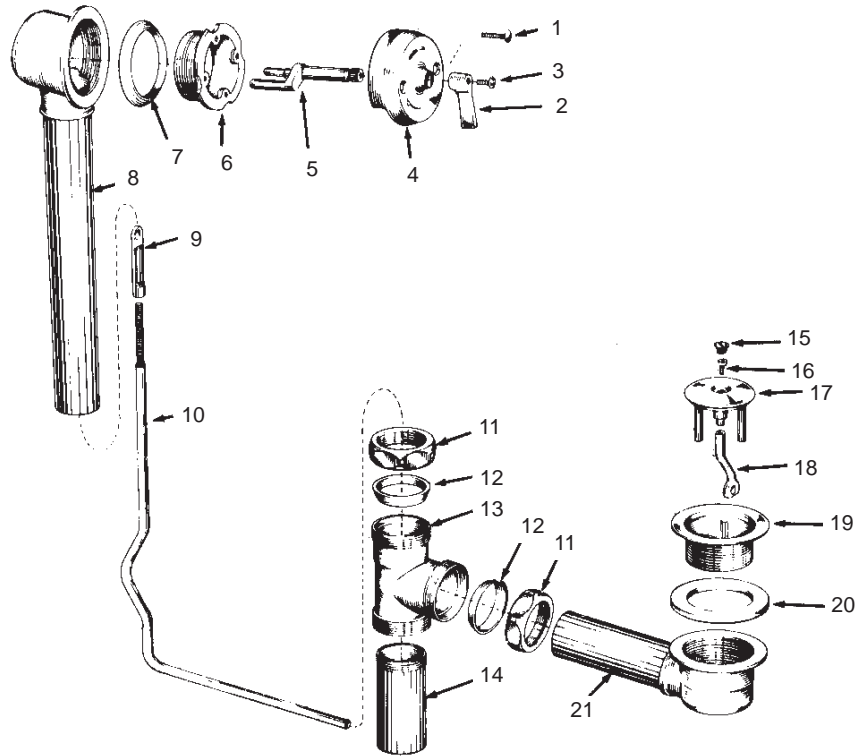

KOHLER® SERVICE PARTS

BATH AND SHOWER FITTINGS

K-7150§	1-1/2" x 16" W/TAIPIECE	CONCEALED BATH DRAIN
K-7151§	1-1/2" x 16" W/SLIP JOINT	CONCEALED BATH DRAIN
K-7152§	1-1/2" x 16" W/I.P.S. TAP	CONCEALED BATH DRAIN
K-7172§	1-1/2" x 14" W/TAIPIECE	CONCEALED BATH DRAIN
K-7173§	1-1/2" x 14" W/SLIP JOINT	CONCEALED BATH DRAIN
K-7174§	1-1/2" x 14" W/I.P.S. TAP	CONCEALED BATH DRAIN

ORDER BY KIT NUMBER OR PART NUMBER, NOT ITEM NUMBER OR KIT LETTER.

Ordering Options

Item	Part No. or Kit
1	A, B
2	30906‡, B
3	B, K
4, 5	B
6	30967
7	30925
8	*
9	30963
10	C or D
11	E
12	F
13	G or H or I
14	30964
15	29077‡, J
16	29076‡, J
17, 18	J
19	30948‡
20	30926
21	30937

Kit Ordering Information

Kit	Kit Part No.	Kit Name	Kit Contents
A	30991‡	Screw Kit	2 ea., Item 1
B	31019‡	Overflow Hood Kit (New Hood Differs in Style)	2 ea., Item 1; 1 ea., Items 2, 3, 4, and 5
C	30956	Lift Rod (16", K-7150, K-7151, K-7152)	1 ea., Item 10
D	30957	Lift Rod (14", K-7172, K-7173, K-7174)	1 ea., Item 10
E	30908	Slip Nut Kit	2 ea., Item 11
F	30907	Gasket Kit	2 ea., Item 12
G	30914	Tee (For K-7150, K-7172)	1 ea., Item 13
H	30915	Tee (For K-7151, K-7173)	1 ea., Item 13
I	30916	Tee (For K-7152, K-7174)	1 ea., Item 13
J	30289‡	Stopper Kit (Includes 38613 O-Ring)	1 ea., Items 15 thru 18
K	30105‡	Screw Kit	3 ea., Item 3