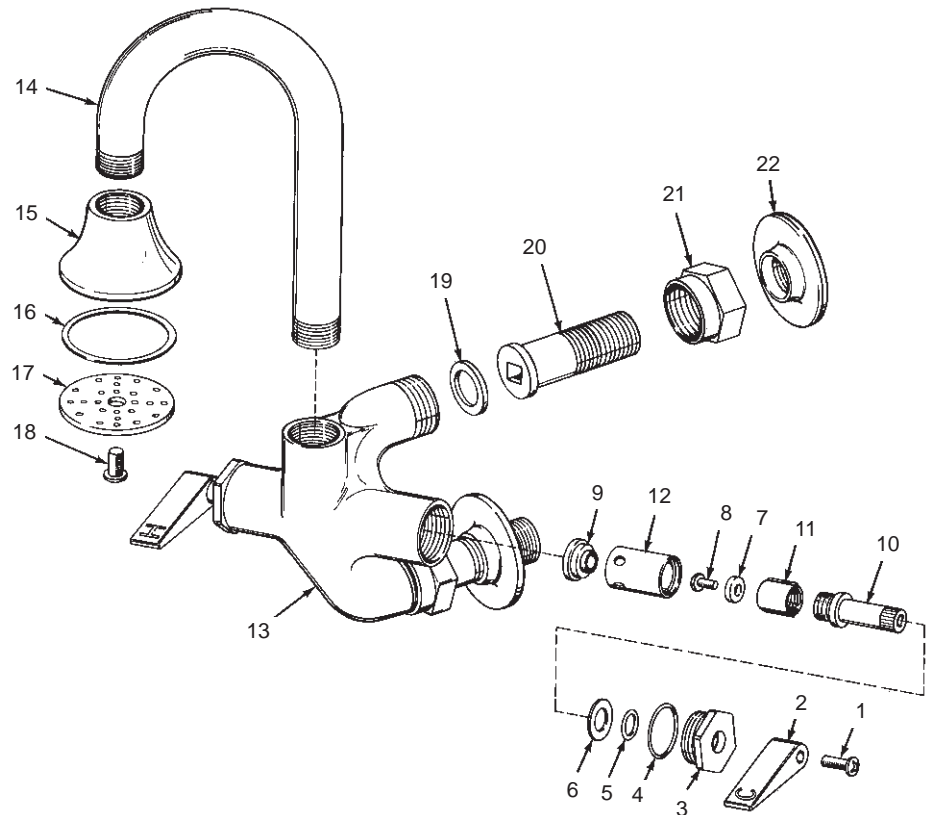

K-8892

WASH SINK FAUCET

ORDER BY KIT NUMBER OR PART NUMBER, NOT ITEM NUMBER OR KIT LETTER.

### Ordering Options

Item	Part No. or Kit
1	B
2	C
3	34365‡
4, 5, 6, 7, 8, 9	A, D, or E
10, 11, 12	D or E
13	*
14	35728‡
15	F
16, 17, 18	F, G
19	33031
20	36411‡
21	32991‡
22	36421‡

### Kit Ordering Information

Kit	Kit Part No.	Kit Name
A	30294	Valve Rebuilding
B	30105‡	Screw
C	30025‡	Lever Handle
D	30002	Valve Replacement (Closes Clockwise)
E	30004	Valve Replacement (Closes Counterclockwise)
F	29614‡	Spray Head and Face
G	30251‡	Spray Face