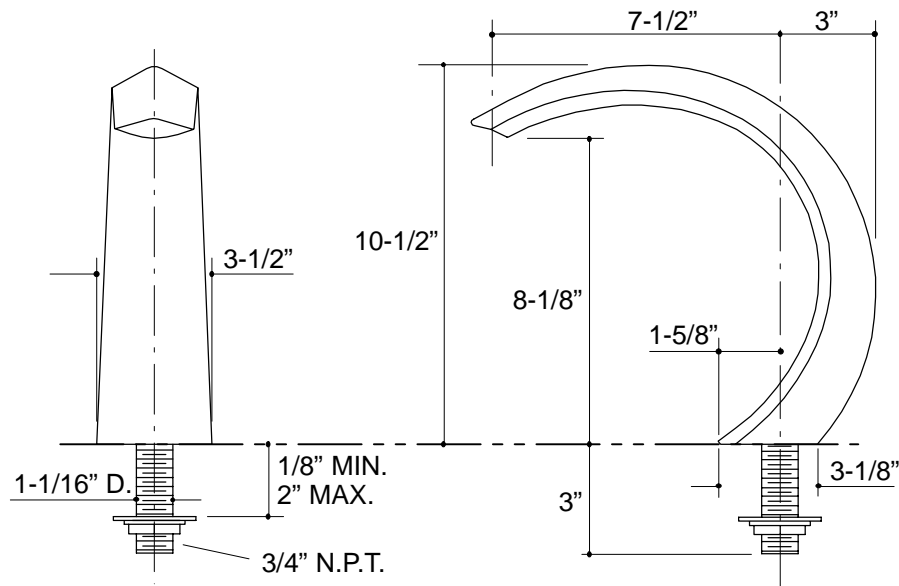

Ordering Information

Applicable product:	
Spout	K-6945

316

K-6945 Crescent Deck-Mount Bath Spout
106002-1-AA (-)

NOTES: