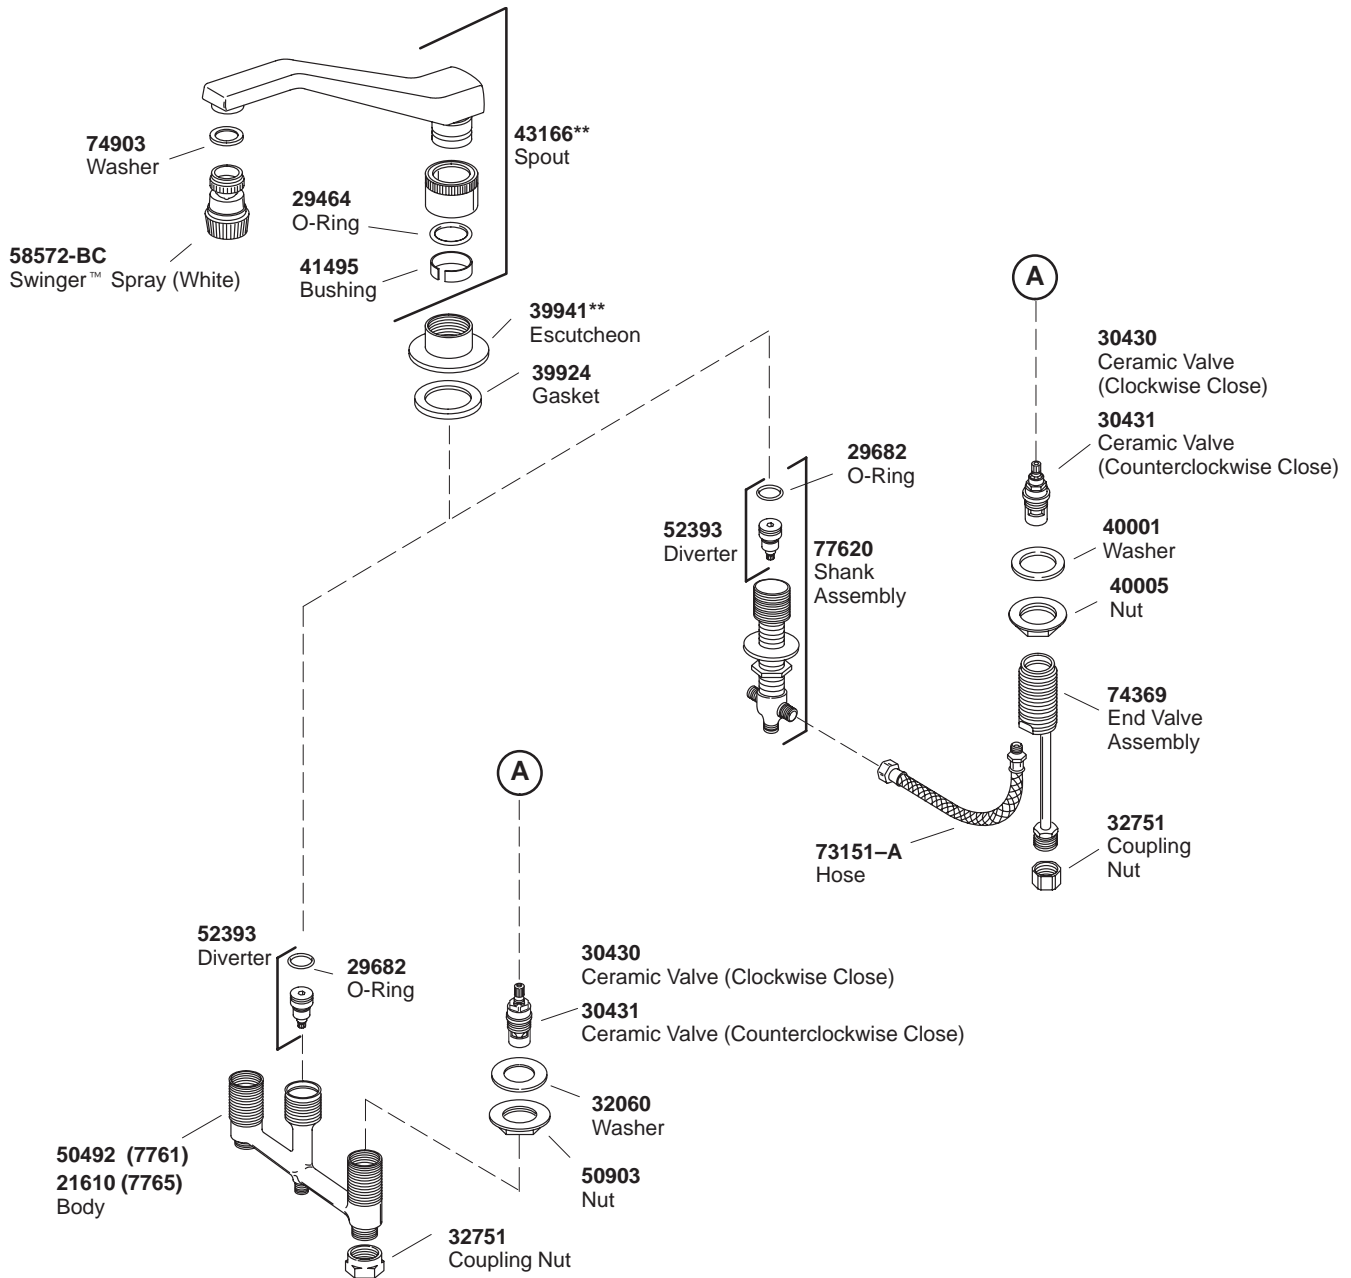

**Finish/color code must be specified when ordering.