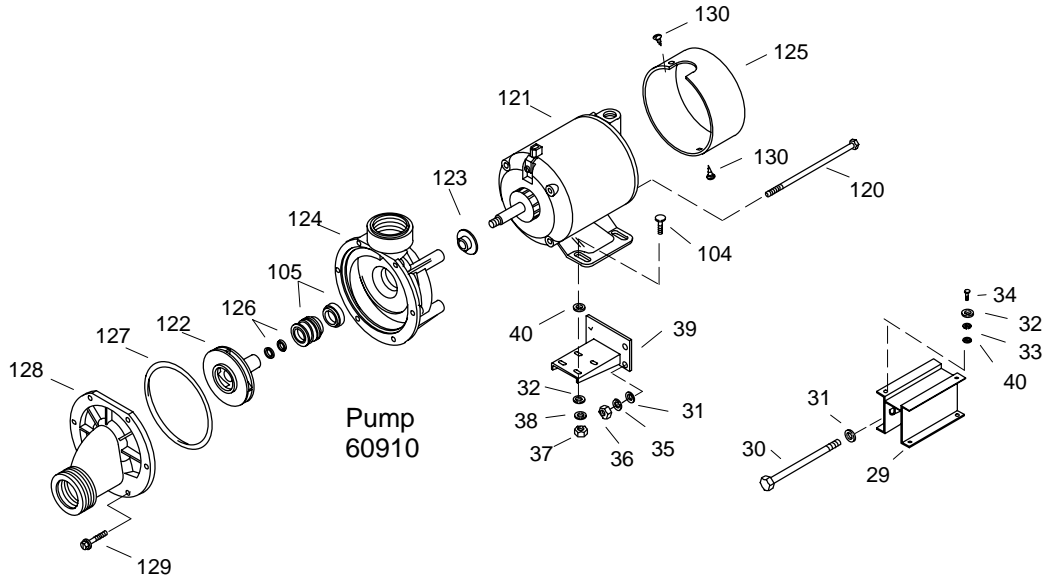

**Finish/color code must be specified when ordering.