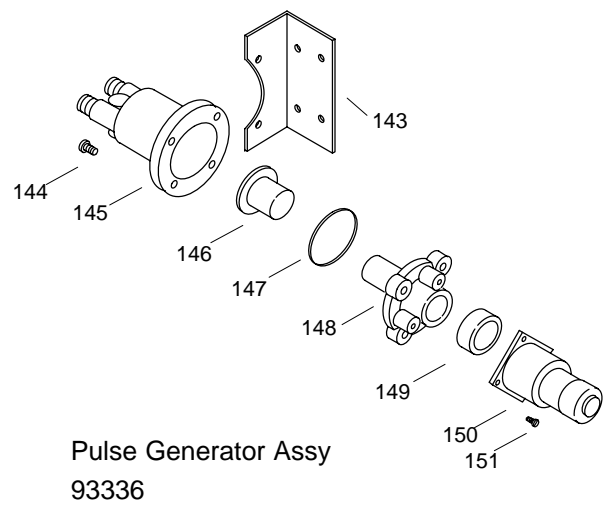

**Finish/color code must be specified when ordering.

SERVICE PARTS

ITEM	PART NO.	DESCRIPTION
1	61972	Tube
2	65157	Finger Nut
3	65156**	Flange (AA/AB/AC/H-AA/AB/AC Model)
	73513	Flange (N/H1-AA Model)
4	67429	Jet Flange
5	65206**	Trim Ring (Metals)
	65205**	Trim Ring (Colors)
6	65036	Flange
7	65355	Spacer
8	67999**	Cover, Plastic
	60561**	Cover, Metal
9	67594	O-Ring
10	65054**	Screw
11	65226**	Plug
12	91017	Check Valve
13		Available in Service Kit Only
14	67665	Plug
15	67889	Housing
16	94821	O-Ring
17	60848	Connector (AA/AB/AC Model)
	60845	Connector (H-AA/AB/AC Model)
	93709	Connector (N/H1-AA Model)
18	60979	Slip Nut (AA/AB/AC/H-AA/AB/AC Model)
	60979-A	Slip Nut (N/H1-AA Model)
19	60797	Tee
20		Available in Service Kit Only
21		Available in Service Kit Only
22	66265	Coupling (AA/AB/AC/H-AA/AB/AC Model)
	61249	Coupling (N/H1-AA Model)
23	65056	Elbow (AA/AB/AC/H-AA/AB/AC Model)
	93685	Elbow (N/H1-AA Model)
24	65885	Gasket
25	65886	Gasket
26	65069	Tube
27	65122	Elbow
28	61072	Tube
29	90986	Bracket
30	91150	Bolt
31	67111	Washer
32	67095	Washer
33	60125	Washer
34	64163	Screw
35	60043	Washer
36	60044	Nut
37	67124	Nut
38	67123	Washer
39	63068	Bracket
40	65791	Washer
41	68686	Cord
42	68705	Switch
43	65198	Circuit Board
44	60340	Cover
45	65186	Knob,
46	60540	Thermostat
47	65194	Heater Flange
48	69079	Screw
49	63563	Screw
50	60320	Screw
51	64468	Washer
52	67264	Strain Relief Bushing
53	64463	Washer
54	65196	Heater Tube
55	65197	O-Ring
56	90153	Nut
57	61563	Tee
58	93538	Neck Switch
59	60559	Elbow (AA/AB/AC Model)
	61213	Elbow (N/H1-AA Model)
60	73518	Plug
61	65331	Band Seal
62	60979	Slip Nut
63	60848	Connector
64	69589	Bushing
65	66537	Circuit Board
66	91239	Air Switch

SERVICE PARTS

ITEM	PART NO.	DESCRIPTION
67	67065	Lug
68	91355	Washer
69	65160	Enclosure
70	65193	Support
71	62959	Screw
72	64212	Washer
73	65328	Strap
74	65329	Bracket, Strap
75	68693	Cord Grip
76	67264	Cord Grip
77	30774	Switch (H-AA/AB/AC Model)
	30775	Switch (AA/AB/AC Model)
78	500405	Decal (H-AA/AB/AC Model)
	500406	Decal (AA/AB/AC Model)
79	73589	Switch, Assy (N/H1-AA Model)
80	73521	Switch, Wire
81	93765**	Switch, Cover
82	60797	Tee
83	94318-B	Hose
84	93511**	Cover
85	93493	Sensor
86	93931	Screw
87	93509	Neck Jet Body
88	93542	Neck Jet Gasket
89	93823	Nut
90	93848	Elbow
91	93948-C	Hose
92	93948-A	Hose
93	61536	Elbow
94	94726-A	Pillow Cover, White
	94726-B	Pillow Cover, Black
95	94495	Pillow
96	94268	Bushing
97	94274	Adapter
98	50506	Screw
99	94095	Body
100	94093	Butterfly
101	94094	Seal
102	94273	Motor
103	63149	Screw
104	67109	Bolt
105	60985	Shaft Seal
106	73558	O-Ring
107	73559	Nut
108	21998	Screw
109	74705	Barrier
110	73569	Base
111	94812	Screw
112	73573	Motor
113	94287	Bushing
114	94285	Interconnect Cord
115	73577	Impeller
116	73575	Cover
117	73580	Circuit Board
118	93820	Capacitor
119	94062	Spacer
120	91150	Bolt
121	60911	Motor
122	60994	Impeller
123	60972	Slinger
124	60927	Volute Assy
125	74823	End Cap
126	60912	Shim Kit
127	60981	O-Ring
128	60926	Cover
129	60982	Screw
130	62726	Screw
131	73515-B	Isolation Mount
132	94408	Cover
133	94415	Circuit Board
134	94416	Insulation
135	94450	Wire

**Finish/color code must be specified when ordering.