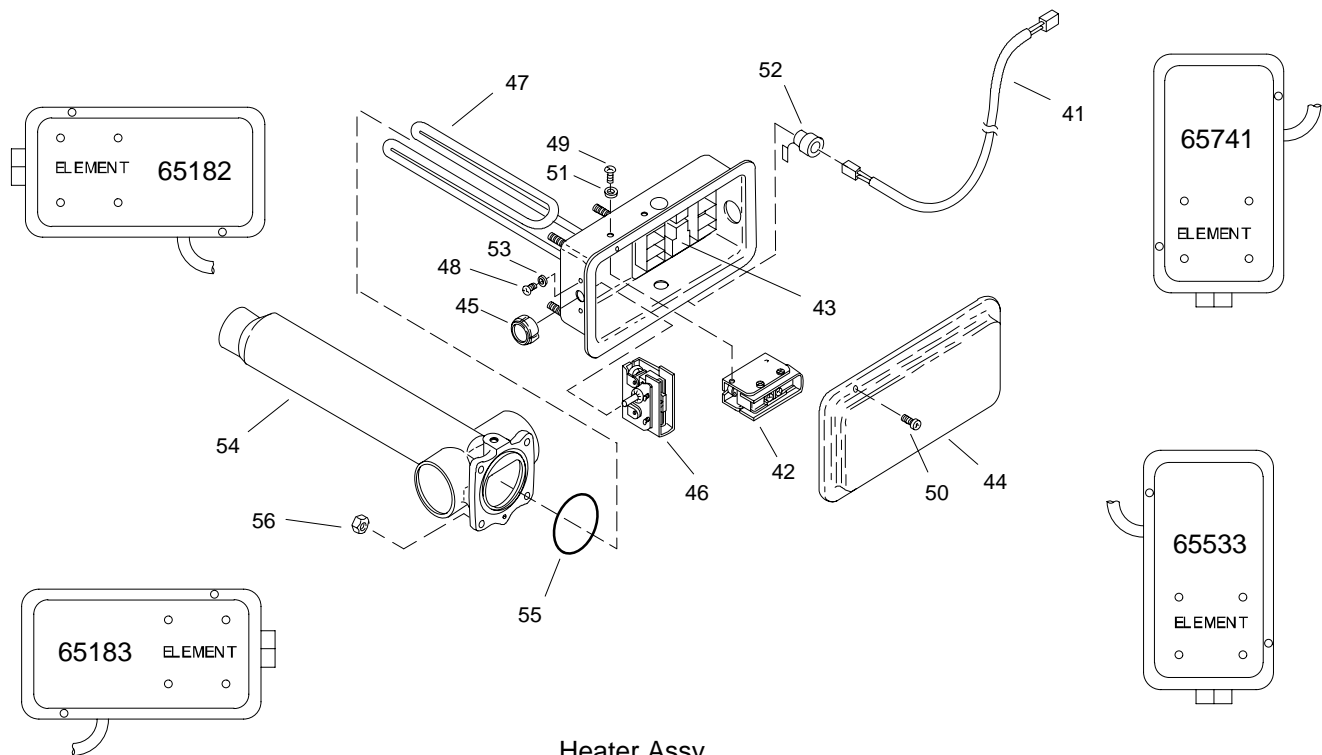

Heater Assy

**Finish/color code must be specified when ordering.