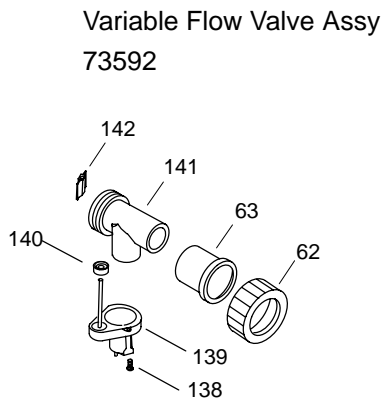

**Finish/color code must be specified when ordering.

SERVICE PARTS

ITEM	PART NO.	DESCRIPTION
1	61972	Tube
2	65157	Finger Nut
3	65156**	Flange (AA/AB/AC/H-AA/AB/AC Model)
	73513	Flange (N/H1-AA Model)
4	67429	Jet Flange
5	65206**	Trim Ring (Metals)
	65205**	Trim Ring (Colors)
6	65036	Flange
7	65355	Spacer
8	67999**	Cover, Plastic
	60561**	Cover, Metal
9	67594	O-Ring
10	65054**	Screw
11	65226**	Plug
12	91017	Check Valve
13		Available in Service Kit Only
14	67665	Plug
15	67889	Housing
16	94821	O-Ring
17	60848	Connector (AA/AB/AC Model)
	60845	Connector (H-AA/AB/AC Model)
	93709	Connector (N/H1-AA Model)
18	60979	Slip Nut (AA/AB/AC/H-AA/AB/AC Model)
	60979-A	Slip Nut (N/H1-AA Model)
19	60797	Tee
20		Available in Service Kit Only
21		Available in Service Kit Only
22	66265	Coupling (AA/AB/AC/H-AA/AB/AC Model)
	61249	Coupling (N/H1-AA Model)
23	65056	Elbow (AA/AB/AC/H-AA/AB/AC Model)
	93685	Elbow (N/H1-AA Model)
24	65885	Gasket
25	65886	Gasket
26	65069	Tube
27	65122	Elbow
28	61072	Tube
29	90986	Bracket
30	91150	Bolt
31	67111	Washer
32	67095	Washer
33	60125	Washer
34	64163	Screw
35	60043	Washer
36	60044	Nut
37	67124	Nut
38	67123	Washer
39	63068	Bracket
40	65791	Washer
41	68686	Cord
42	68705	Switch
43	65198	Circuit Board
44	60340	Cover
45	65186	Knob,
46	60540	Thermostat
47	65194	Heater Flange
48	69079	Screw
49	63563	Screw
50	60320	Screw
51	64468	Washer
52	67264	Strain Relief Bushing
53	64463	Washer
54	65196	Heater Tube
55	65197	O-Ring
56	90153	Nut
57	61563	Tee
58	93538	Neck Switch
59	60559	Elbow (AA/AB/AC Model)
	61213	Elbow (N/H1-AA Model)
60	73518	Plug
61	65331	Band Seal
62	60979	Slip Nut
63	60848	Connector
64	69589	Bushing
65	66537	Circuit Board
66	91239	Air Switch

SERVICE PARTS

ITEM	PART NO.	DESCRIPTION
67	67065	Lug
68	91355	Washer
69	65160	Enclosure
70	65193	Support
71	62959	Screw
72	64212	Washer
73	65328	Strap
74	65329	Bracket, Strap
75	68693	Cord Grip
76	67264	Cord Grip
77	30774	Switch (H-AA/AB/AC Model)
	30775	Switch (AA/AB/AC Model)
78	500405	Decal (H-AA/AB/AC Model)
	500406	Decal (AA/AB/AC Model)
79	73589	Switch, Assy (N/H1-AA Model)
80	73521	Switch, Wire
81	93765**	Switch, Cover
82	60797	Tee
83	94318-B	Hose
84	93511**	Cover
85	93493	Sensor
86	93931	Screw
87	93509	Neck Jet Body
88	93542	Neck Jet Gasket
89	93823	Nut
90	93848	Elbow
91	93948-C	Hose
92	93948-A	Hose
93	61536	Elbow
94	94726-A	Pillow Cover, White
	94726-B	Pillow Cover, Black
95	94495	Pillow
96	94268	Bushing
97	94274	Adapter
98	50506	Screw
99	94095	Body
100	94093	Butterfly
101	94094	Seal
102	94273	Motor
103	63149	Screw
104	67109	Bolt
105	60985	Shaft Seal
106	73558	O-Ring
107	73559	Nut
108	21998	Screw
109	74705	Barrier
110	73569	Base
111	94812	Screw
112	73573	Motor
113	94287	Bushing
114	94285	Interconnect Cord
115	73577	Impeller
116	73575	Cover
117	73580	Circuit Board
118	93820	Capacitor
119	94062	Spacer
120	91150	Bolt
121	60911	Motor
122	60994	Impeller
123	60972	Slinger
124	60927	Volute Assy
125	74823	End Cap
126	60912	Shim Kit
127	60981	O-Ring
128	60926	Cover
129	60982	Screw
130	62726	Screw
131	73515-B	Isolation Mount
132	94408	Cover
133	94415	Circuit Board
134	94416	Insulation
135	94450	Wire

**Finish/color code must be specified when ordering.