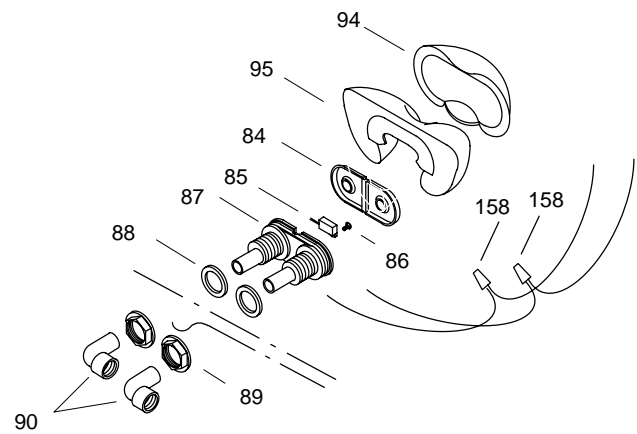

**Finish/color code must be specified when ordering.

SERVICE PARTS

ITEM	PART NO.	DESCRIPTION
1	61972	Tube
2	65157	Finger Nut
3	65156**	Flange (AA/AB/AC/H-AA/AB/AC Model)
	73513	Flange (N/H1-AA Model)
4	67429	Jet Flange
5	65206**	Trim Ring (Metals)
	65205**	Trim Ring (Colors)
6	65036	Flange
7	65355	Spacer
8	67999**	Cover, Plastic
	60561**	Cover, Metal
9	67594	O-Ring
10	65054**	Screw
11	65226**	Plug
12	91017	Check Valve
13		Available in Service Kit Only
14	67665	Plug
15	67889	Housing
16	94821	O-Ring
17	60848	Connector (AA/AB/AC Model)
	60845	Connector (H-AA/AB/AC Model)
	93709	Connector (N/H1-AA Model)
18	60979	Slip Nut (AA/AB/AC/H-AA/AB/AC Model)
	60979-A	Slip Nut (N/H1-AA Model)
19	60797	Tee
20		Available in Service Kit Only
21		Available in Service Kit Only
22	66265	Coupling (AA/AB/AC/H-AA/AB/AC Model)
	61249	Coupling (N/H1-AA Model)
23	65056	Elbow (AA/AB/AC/H-AA/AB/AC Model)
	93685	Elbow (N/H1-AA Model)
24	65885	Gasket
25	65886	Gasket
26	65069	Tube
27	65122	Elbow
28	61072	Tube
29	90986	Bracket
30	91150	Bolt
31	67111	Washer
32	67095	Washer
33	60125	Washer
34	64163	Screw
35	60043	Washer
36	60044	Nut
37	67124	Nut
38	67123	Washer
39	63068	Bracket
40	65791	Washer
41	68686	Cord
42	68705	Switch
43	65198	Circuit Board
44	60340	Cover
45	65186	Knob,
46	60540	Thermostat
47	65194	Heater Flange
48	69079	Screw
49	63563	Screw
50	60320	Screw
51	64468	Washer
52	67264	Strain Relief Bushing
53	64463	Washer
54	65196	Heater Tube
55	65197	O-Ring
56	90153	Nut
57	61563	Tee
58	93538	Neck Switch
59	60559	Elbow (AA/AB/AC Model)
	61213	Elbow (N/H1-AA Model)
60	73518	Plug
61	65331	Band Seal
62	60979	Slip Nut
63	60848	Connector
64	69589	Bushing
65	66537	Circuit Board
66	91239	Air Switch

SERVICE PARTS

ITEM	PART NO.	DESCRIPTION
67	67065	Lug
68	91355	Washer
69	65160	Enclosure
70	65193	Support
71	62959	Screw
72	64212	Washer
73	65328	Strap
74	65329	Bracket, Strap
75	68693	Cord Grip
76	67264	Cord Grip
77	30774	Switch (H-AA/AB/AC Model)
	30775	Switch (AA/AB/AC Model)
78	500405	Decal (H-AA/AB/AC Model)
	500406	Decal (AA/AB/AC Model)
79	73589	Switch, Assy (N/H1-AA Model)
80	73521	Switch, Wire
81	93765**	Switch, Cover
82	60797	Tee
83	94318-B	Hose
84	93511**	Cover
85	93493	Sensor
86	93931	Screw
87	93509	Neck Jet Body
88	93542	Neck Jet Gasket
89	93823	Nut
90	93848	Elbow
91	93948-C	Hose
92	93948-A	Hose
93	61536	Elbow
94	94726-A	Pillow Cover, White
	94726-B	Pillow Cover, Black
95	94495	Pillow
96	94268	Bushing
97	94274	Adapter
98	50506	Screw
99	94095	Body
100	94093	Butterfly
101	94094	Seal
102	94273	Motor
103	63149	Screw
104	67109	Bolt
105	60985	Shaft Seal
106	73558	O-Ring
107	73559	Nut
108	21998	Screw
109	74705	Barrier
110	73569	Base
111	94812	Screw
112	73573	Motor
113	94287	Bushing
114	94285	Interconnect Cord
115	73577	Impeller
116	73575	Cover
117	73580	Circuit Board
118	93820	Capacitor
119	94062	Spacer
120	91150	Bolt
121	60911	Motor
122	60994	Impeller
123	60972	Slinger
124	60927	Volute Assy
125	74823	End Cap
126	60912	Shim Kit
127	60981	O-Ring
128	60926	Cover
129	60982	Screw
130	62726	Screw
131	73515-B	Isolation Mount
132	94408	Cover
133	94415	Circuit Board
134	94416	Insulation
135	94450	Wire

**Finish/color code must be specified when ordering.