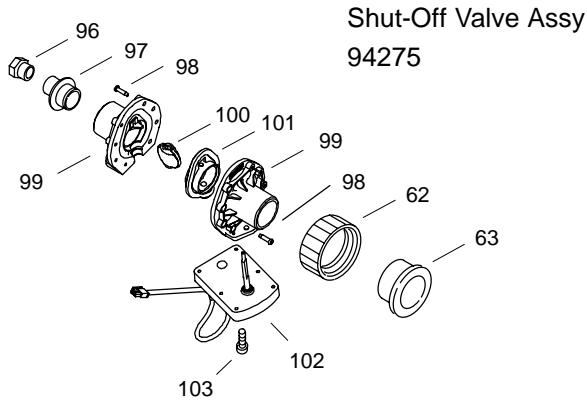

Heater Assy

**Finish/color code must be specified when ordering.

SERVICE PARTS

ITEM	PART NO.	DESCRIPTION
1	61972	Tube
2	65157	Finger Nut
3	65156**	Flange (AA/AB/AC/H-AA/AB/AC Model)
	73513	Flange (N/H1-AA Model)
4	67429	Jet Flange
5	65206**	Trim Ring (Metals)
	65205**	Trim Ring (Colors)
6	65036	Flange
7	65355	Spacer
8	67999**	Cover, Plastic
	60561**	Cover, Metal
9	67594	O-Ring
10	65054**	Screw
11	65226**	Plug
12	91017	Check Valve
13		Available in Service Kit Only
14	67665	Plug
15	67889	Housing
16	94821	O-Ring
17	60848	Connector (AA/AB/AC Model)
	60845	Connector (H-AA/AB/AC Model)
	93709	Connector (N/H1-AA Model)
18	60979	Slip Nut (AA/AB/AC/H-AA/AB/AC Model)
	60979-A	Slip Nut (N/H1-AA Model)
19	60797	Tee
20		Available in Service Kit Only
21		Available in Service Kit Only
22	66265	Coupling (AA/AB/AC/H-AA/AB/AC Model)
	61249	Coupling (N/H1-AA Model)
23	65056	Elbow (AA/AB/AC/H-AA/AB/AC Model)
	93685	Elbow (N/H1-AA Model)
24	65885	Gasket
25	65886	Gasket
26	65069	Tube
27	65122	Elbow
28	61072	Tube
29	90986	Bracket
30	91150	Bolt
31	67111	Washer
32	67095	Washer
33	60125	Washer
34	64163	Screw
35	60043	Washer
36	60044	Nut
37	67124	Nut
38	67123	Washer
39	63068	Bracket
40	65791	Washer
41	68686	Cord
42	68705	Switch
43	65198	Circuit Board
44	60340	Cover
45	65186	Knob,
46	60540	Thermostat
47	65194	Heater Flange
48	69079	Screw
49	63563	Screw
50	60320	Screw
51	64468	Washer
52	67264	Strain Relief Bushing
53	64463	Washer
54	65196	Heater Tube
55	65197	O-Ring
56	90153	Nut
57	61563	Tee
58	93538	Neck Switch
59	60559	Elbow (AA/AB/AC Model)
	61213	Elbow (N/H1-AA Model)
60	73518	Plug
61	65331	Band Seal
62	60979	Slip Nut
63	60848	Connector
64	69589	Bushing
65	66537	Circuit Board
66	91239	Air Switch

SERVICE PARTS

ITEM	PART NO.	DESCRIPTION
67	67065	Lug
68	91355	Washer
69	65160	Enclosure
70	65193	Support
71	62959	Screw
72	64212	Washer
73	65328	Strap
74	65329	Bracket, Strap
75	68693	Cord Grip
76	67264	Cord Grip
77	30774	Switch (H-AA/AB/AC Model)
	30775	Switch (AA/AB/AC Model)
78	500405	Decal (H-AA/AB/AC Model)
	500406	Decal (AA/AB/AC Model)
79	73589	Switch, Assy (N/H1-AA Model)
80	73521	Switch, Wire
81	93765**	Switch, Cover
82	60797	Tee
83	94318-B	Hose
84	93511**	Cover
85	93493	Sensor
86	93931	Screw
87	93509	Neck Jet Body
88	93542	Neck Jet Gasket
89	93823	Nut
90	93848	Elbow
91	93948-C	Hose
92	93948-A	Hose
93	61536	Elbow
94	94726-A	Pillow Cover, White
	94726-B	Pillow Cover, Black
95	94495	Pillow
96	94268	Bushing
97	94274	Adapter
98	50506	Screw
99	94095	Body
100	94093	Butterfly
101	94094	Seal
102	94273	Motor
103	63149	Screw
104	67109	Bolt
105	60985	Shaft Seal
106	73558	O-Ring
107	73559	Nut
108	21998	Screw
109	74705	Barrier
110	73569	Base
111	94812	Screw
112	73573	Motor
113	94287	Bushing
114	94285	Interconnect Cord
115	73577	Impeller
116	73575	Cover
117	73580	Circuit Board
118	93820	Capacitor
119	94062	Spacer
120	91150	Bolt
121	60911	Motor
122	60994	Impeller
123	60972	Slinger
124	60927	Volute Assy
125	74823	End Cap
126	60912	Shim Kit
127	60981	O-Ring
128	60926	Cover
129	60982	Screw
130	62726	Screw
131	73515-B	Isolation Mount
132	94408	Cover
133	94415	Circuit Board
134	94416	Insulation
135	94450	Wire

**Finish/color code must be specified when ordering.