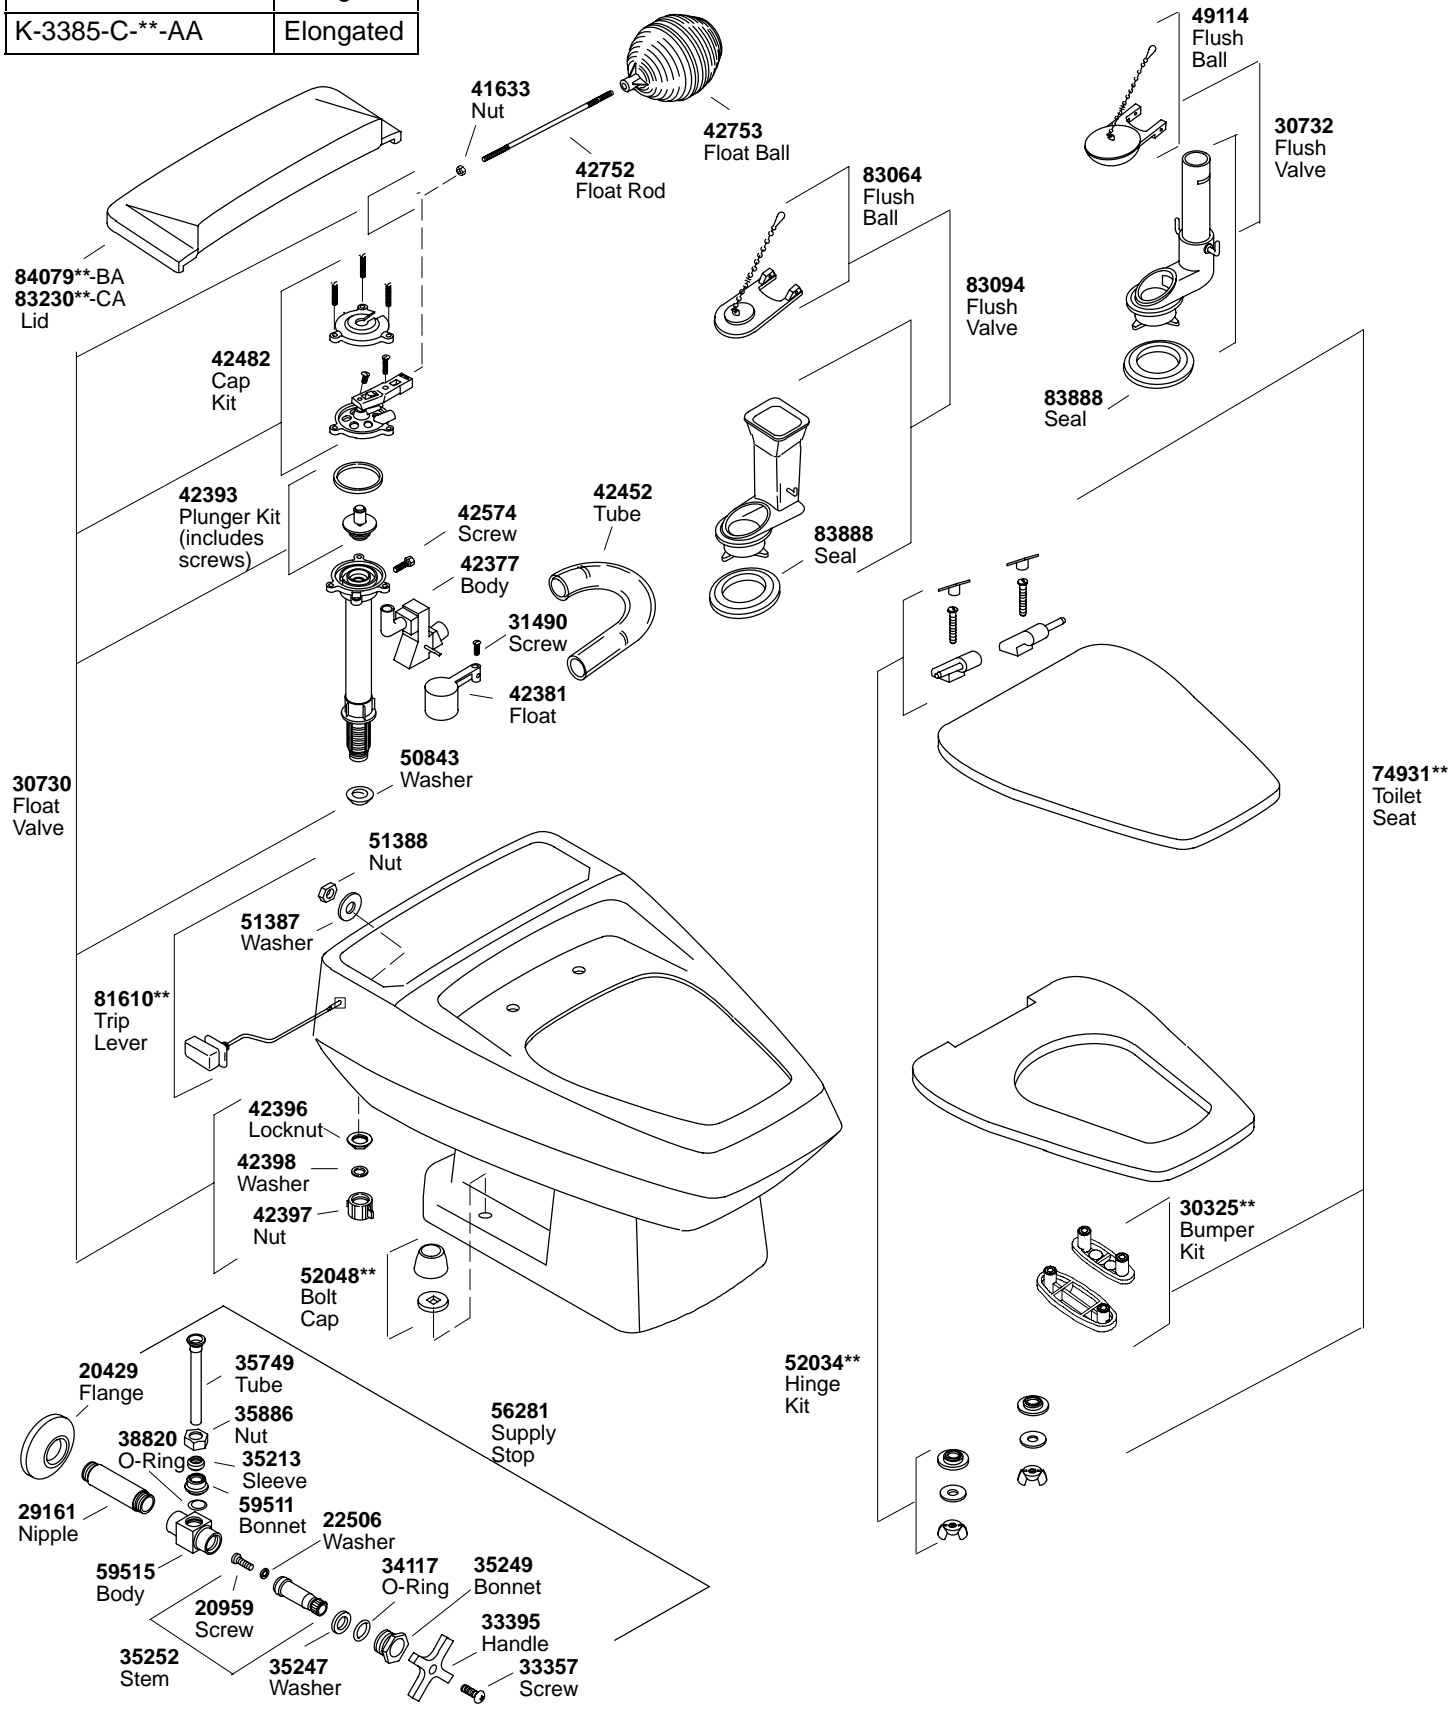

K#	Bowl
K-3385-**-BA/CA	Elongated
K-3385-C-**-AA	Elongated

**Finish/color code must be specified when ordering.