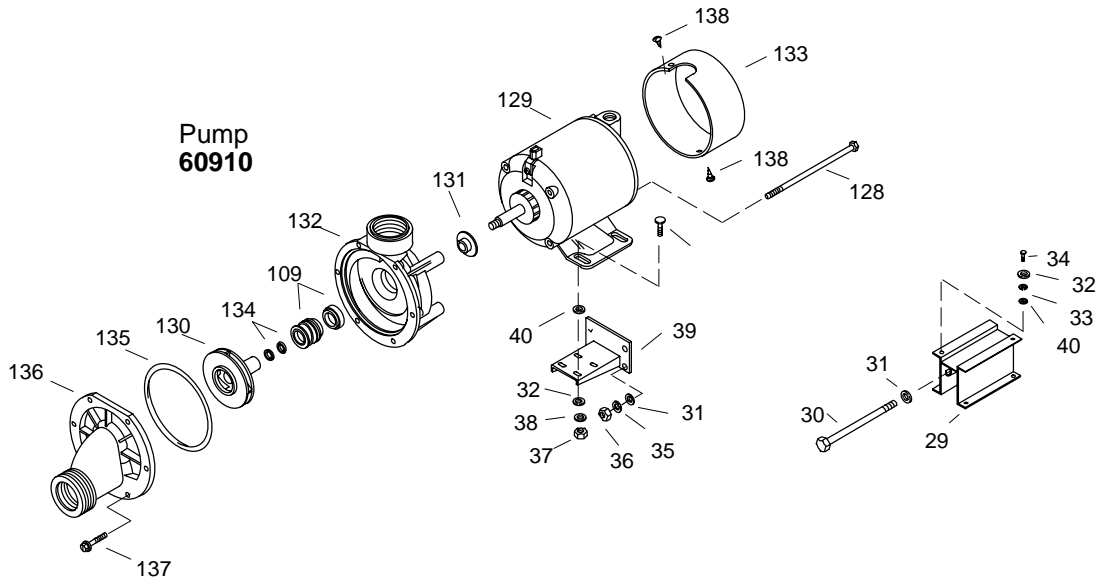

**Finish/color code must be specified when ordering.