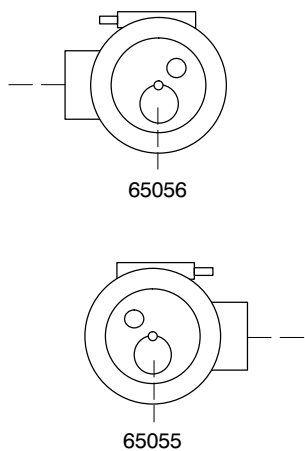

ORIENTATION
DETAILS

Suction Assy for Pump 60910