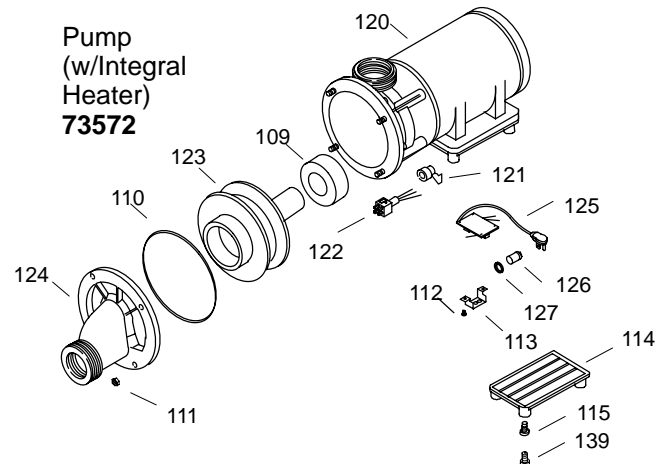

**Finish/color code must be specified when ordering.