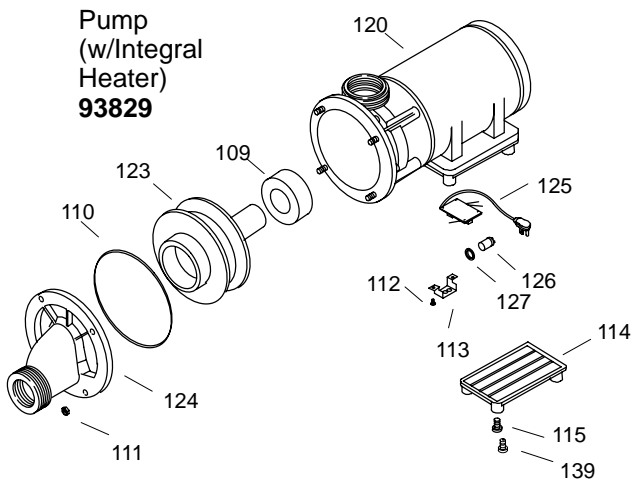

**Finish/color code must be specified when ordering.