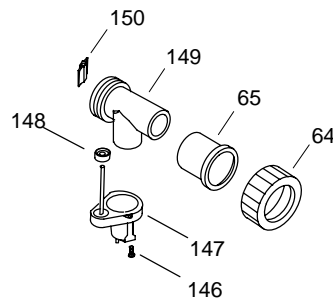

**Finish/color code must be specified when ordering.