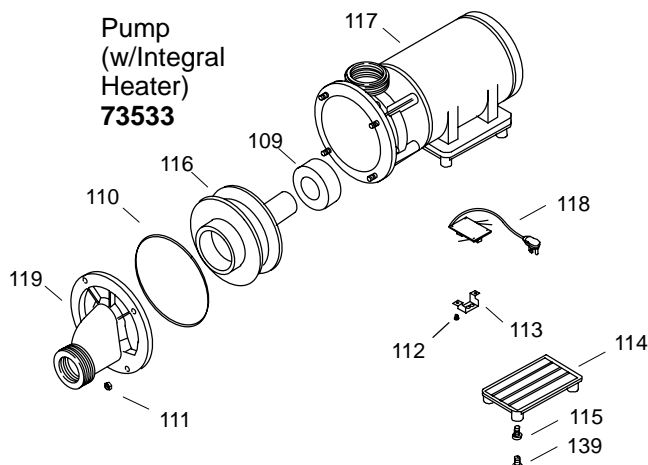

**Finish/color code must be specified when ordering.