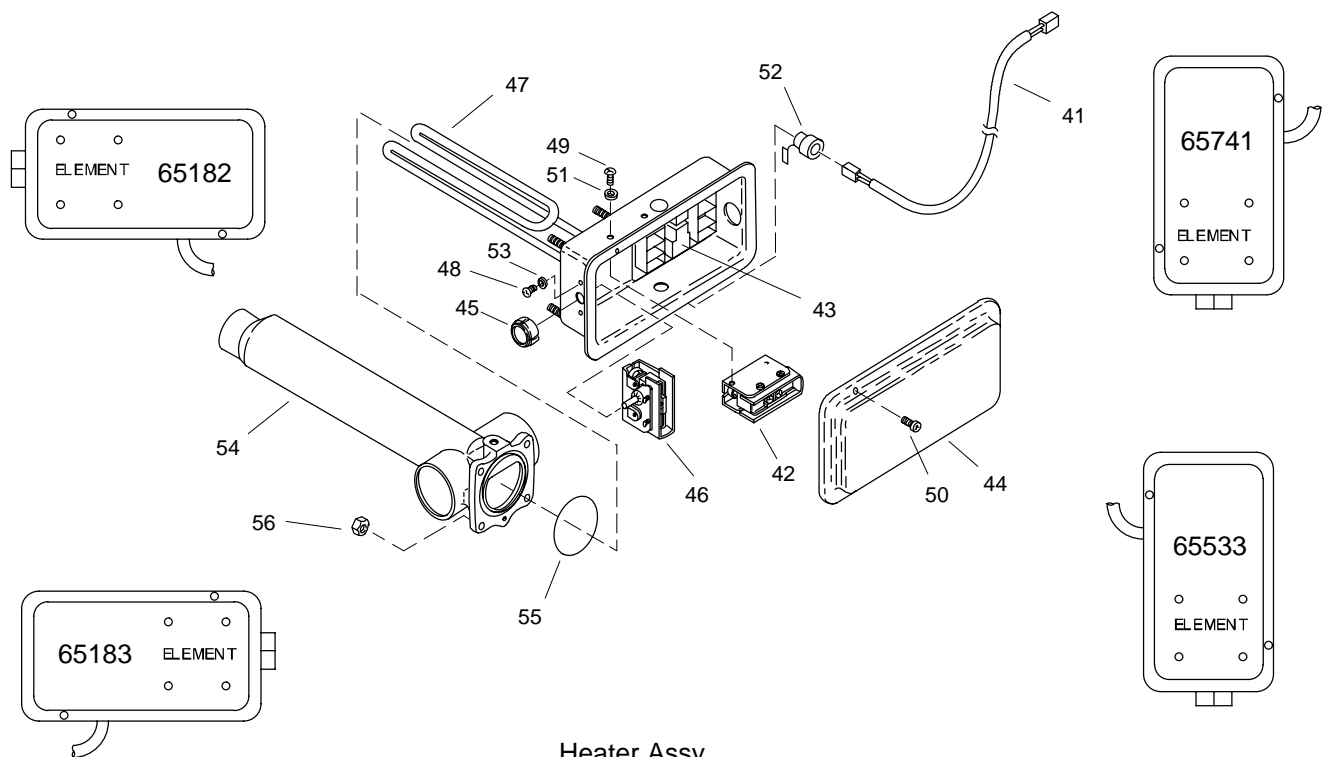

Shut-Off Valve Assy
94275

Pulse Generator Assy
94270 (K-1463/1472/1466)
93336 (K-1464/1474)

Variable Flow Valve Assy
73592

**Finish/color code must be specified when ordering.