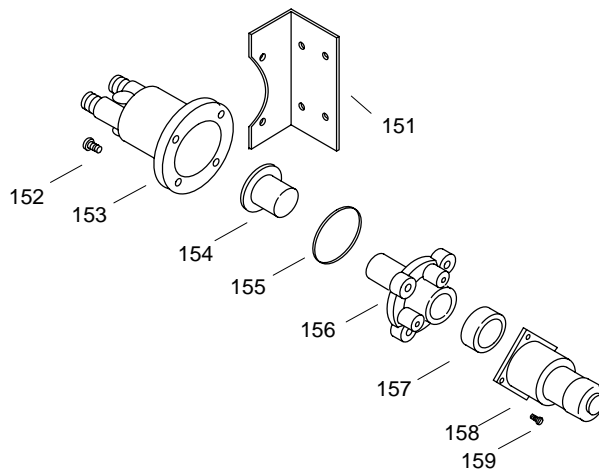

**Finish/color code must be specified when ordering.