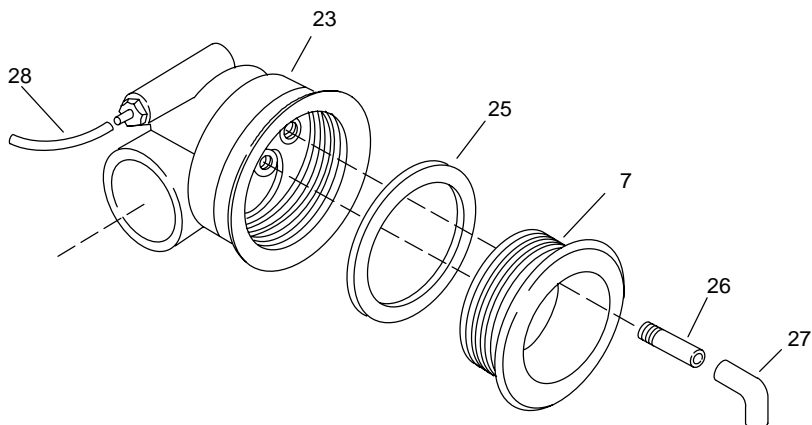

ORIENTATION
DETAILS

Suction Assy for Pump 60910