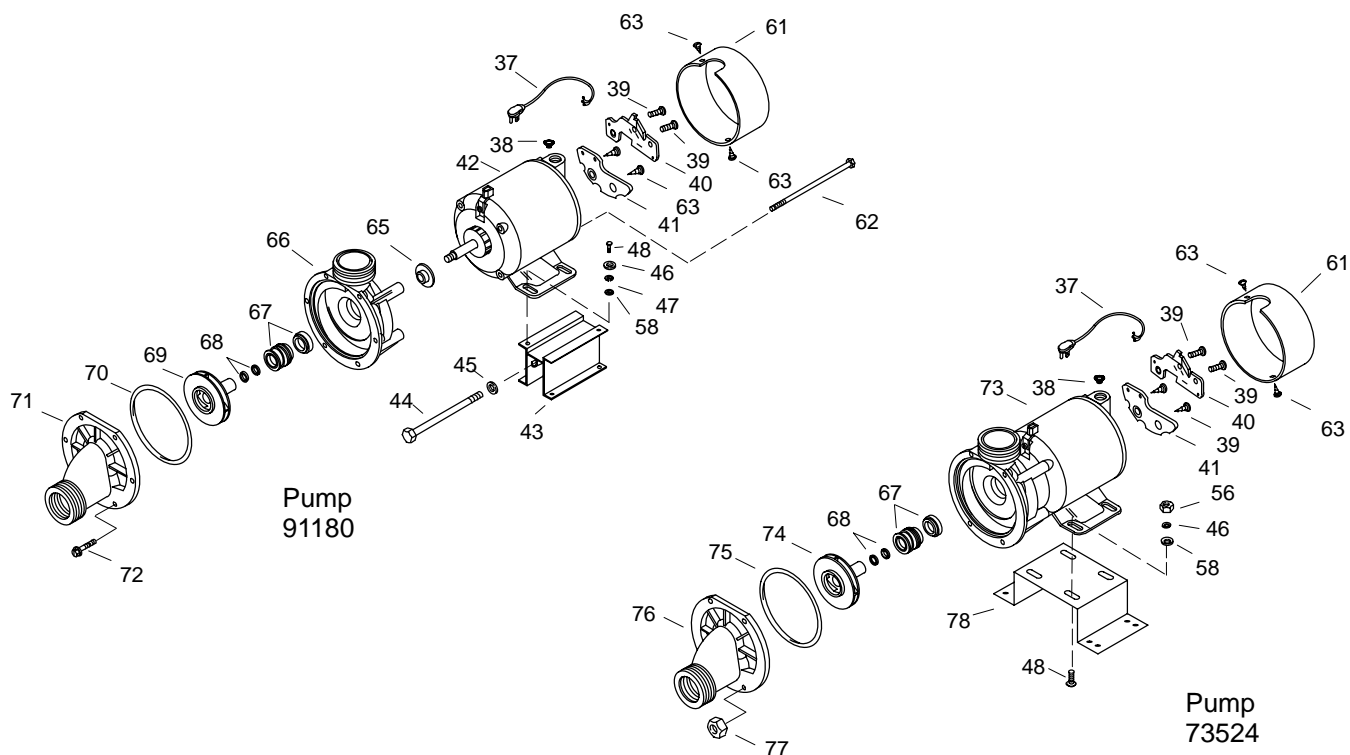

KOHLER® SERVICE PARTS

OVERTURE™ 6' WHIRLPOOLS

SERVICE PARTS

ITEM	PART NO.	DESCRIPTION
1	60170	Nut
2	60169	Bolt
3	60655	Tee & Tube Assy
4	61972	Tube
5	65157	Finger Nut
6	64355	Timer Knob
7	63644	Wall Plate
8	64356	Timer
9	65156**	Flange
10	90105**	Air Switch
11	69089**	Knob
12	60359**	Trim Cap
13	60581	Actuator Assembly
14	60591	Spring Grip
15	67429	Flange
16	63466**	Jet
17	65036	Flange
18	65355	Spacer
19	67999**	Cover
20	65054	Screw
21	65226**	Plug
22	91016**	Check Valve Service Kit
23	65157	Nut
24	61361	Elbow
	61536	Elbow
25		Available in Service Kit Only
26	67665	Plug
27	67889	Housing
28	94821	O-Ring
29	60848	Connector (AA, AB, AC Model)
	93709	Connector (AD Model)
30	60979	Slip Nut (AA, AB, AC Model)
	60979-A	Slip Nut (AD Model)
31	60797	Tee
32		Available in Service Kit Only
33		Available in Service Kit Only
34	66265	Coupling (AA, AB, AC Model)
	61249	Coupling (AD Model)
35	66763	Elbow (AA, AB, AC Model)
	93685	Elbow (AD Model)
36	65885	Gasket
37	93000	Cord Assy
38	93003	Strain Relief
39	63263	Screw
40	91176	Timer Board
41	91541	Switch Assy
42	91178	Motor
43	90987	Pump Bracket
44	91150	Bolt
45	67111	Washer
46	67095	Washer
47	60125	Washer
48	64163	Screw
49	67111	Washer
50	60043	Washer
51	60044	Nut
52	67124	Nut
53	67123	Washer
54	67095	Washer
55	63068	Motor Support Bracket
56	90153	Locknut
57	68577	Cord Grip
58	65791	Washer
59	67109	Bolt
60	60997	Motor
61	74823	End Cap
62	74824	Bolt
63	62726	Screw
64	500245	Switch Kit
65	60972	Slinger
66	60927	Volute Assy
67	60985	Shaft Seal
68	60912	Shim Kit
69	60993	Impeller
70	60981	O-Ring

SERVICE PARTS

ITEM	PART NO.	DESCRIPTION
71	60926	Cover
72	60982	Screw
73	73525	Motor
74	73529	Impeller
75	73558	O-Ring
76	73552	Cover
77	73559	Nut
78	73508-B	Base
79	62959	Screw
80	64212	Washer
81	65328	Strap
82	65329	Bracket, Strap
83	68577	Cord Grip
84	90153	Locknut
85	60320	Screw
86	60340	Box Cover
87	60649	Tube
88	60654	Breather Tee
89	60755	Impulse Relay
90	60757	P.C.B. Assy
91	60759	Screw
92	61776	Washer
93	64214	Washer
94	65160	Enclosure Assy
95	65468	Pump Cord Assy
96	65836	Extrusion
97	65845	Wire Lead Assy
98	66424	Screw
99	67065	Ground Lug
100	67285	Cable Tie
101	68137	Wire Lead Assy
102	68138	Wire Lead Assy
103	68572	Bushing
104	91272	Air Pressure Switch
105	91355	Washer
106	60979	Slip Nut
107	60848	Connector
108	60561	Reducer
109	61536	Elbow
110	60714	Elbow (AA, AB, AC Model)
	61567	Elbow (AD Model)
111	73518	Plug (AD Model)

SERVICE KITS

PART NO.	ITEM	QTY.	DESCRIPTION
93838			1" Tube Kit
	25	1 ea.	Tube
		2 ea.	Coupling
94889			1 1/4" Suction Tube Kit (AA, AB, AC Model)
	32	1 ea.	Tube
		1 ea.	Elbow
94890			1 1/2" Suction Tube Kit (AD Model)
	32	1 ea.	Tube
		1 ea.	Elbow
93838			1 1/4" Tube Kit (AA, AB, AC Model)
	33	1 ea.	Tube
		2 ea.	Coupling
93839			1 1/2" Tube Kit (AD Model)
	33	1 ea.	Tube
		2 ea.	Coupling
60935			Pump
	39	2 ea.	Screw
	60	1 ea.	Motor
	61	1 ea.	Cover
	62	1 ea.	Bolt
	63	5 ea.	Screw
	64	1 ea.	Switch Kit
	65	1 ea.	Slinger
	66	1 ea.	Volute Assy
	67	1 ea.	Shaft Seal
	68	1 ea.	Shim
	69	1 ea.	Impeller
	70	1 ea.	O-Ring
	71	1 ea.	Cover
	72	6 ea.	Screw

**Finish/color code must be specified when ordering.