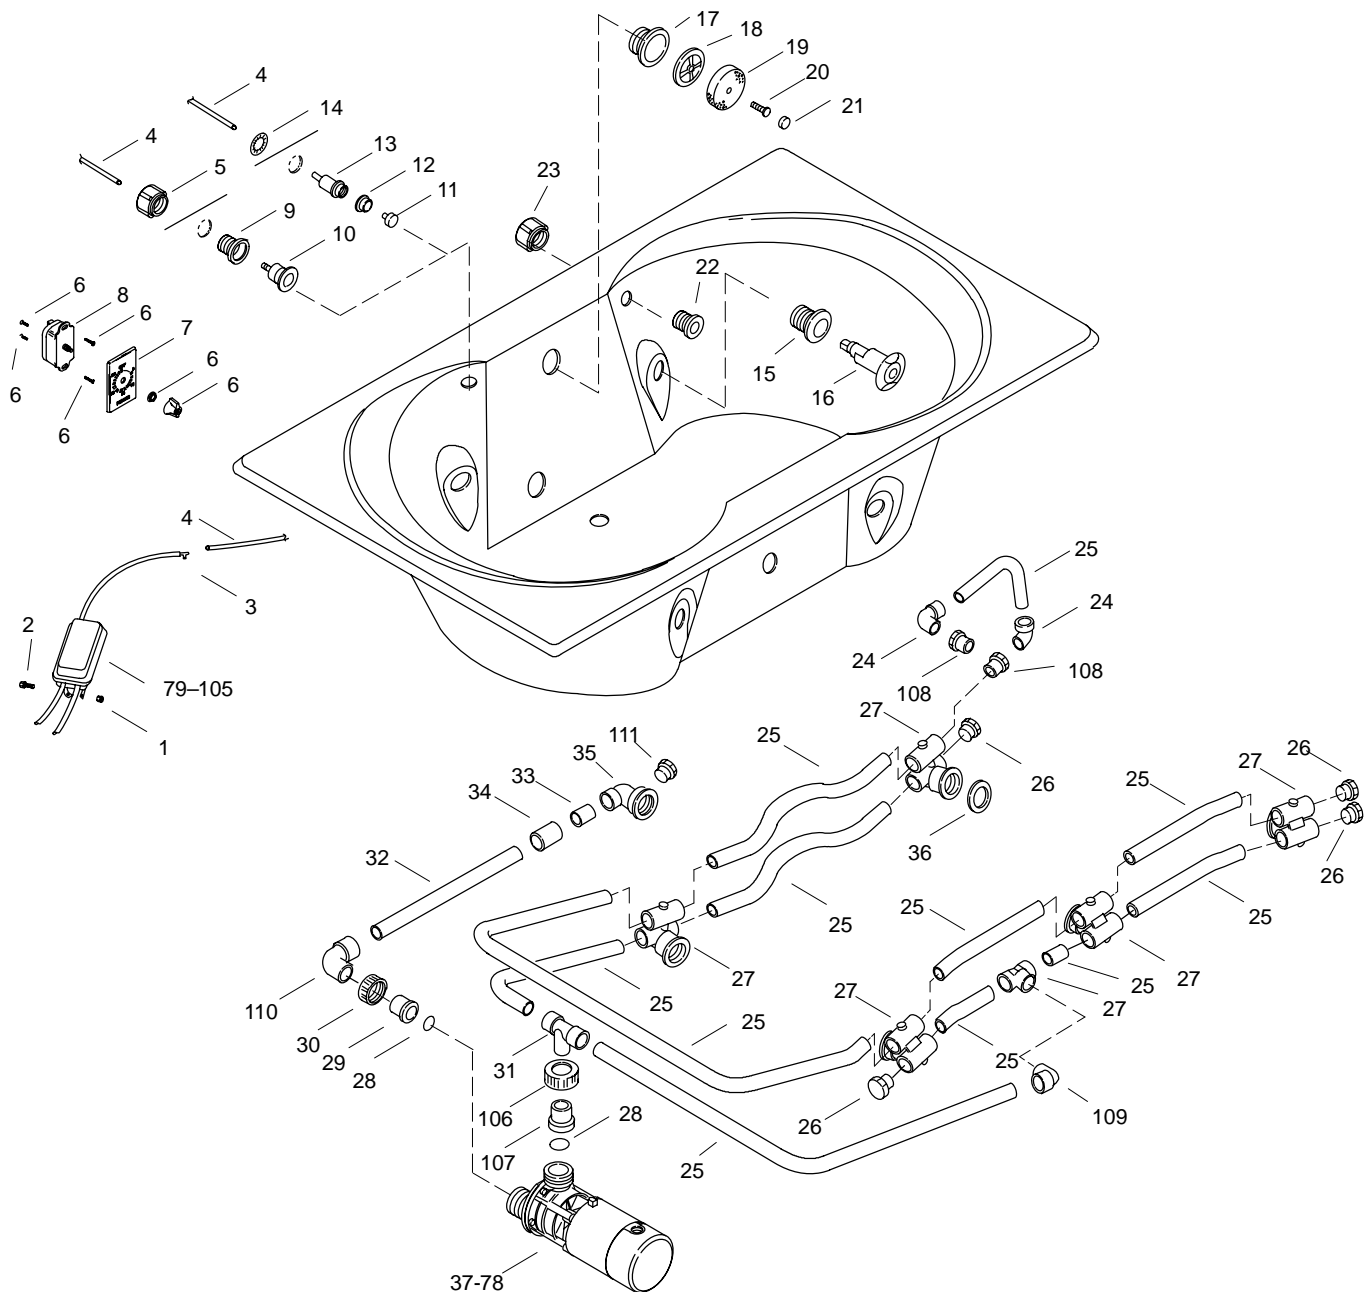

## OVERTURE™ 6' WHIRLPOOLS

K#	Bracket	Pump	Switch	Control Retrofit Kit
1230-**-AA	67969	60935	Wall Timer	N/A
1230-**-AB	90987	60935	Wall Timer	N/A
1231-**-AA	67969	60935	Air Switch	500457
1231-**-AB	90987	91180	Air Switch	N/A
1231-**-AC	90987	91180	Air Switch	N/A
1231-**-AD	73508-B	73524	Air Switch	N/A

### SERVICE PARTS

ITEM	PART NO.	DESCRIPTION
71	60926	Cover
72	60982	Screw
73	73525	Motor
74	73529	Impeller
75	73558	O-Ring
76	73552	Cover
77	73559	Nut
78	73508-B	Base
79	62959	Screw
80	64212	Washer
81	65328	Strap
82	65329	Bracket, Strap
83	68577	Cord Grip
84	90153	Locknut
85	60320	Screw
86	60340	Box Cover
87	60649	Tube
88	60654	Breather Tee
89	60755	Impulse Relay
90	60757	P.C.B. Assy
91	60759	Screw
92	61776	Washer
93	64214	Washer
94	65160	Enclosure Assy
95	65468	Pump Cord Assy
96	65836	Extrusion
97	65845	Wire Lead Assy
98	66424	Screw
99	67065	Ground Lug
100	67285	Cable Tie
101	68137	Wire Lead Assy
102	68138	Wire Lead Assy
103	68572	Bushing
104	91272	Air Pressure Switch
105	91355	Washer
106	60979	Slip Nut
107	60848	Connector
108	60561	Reducer
109	61536	Elbow
110	60714	Elbow (AA, AB, AC Model)
	61567	Elbow (AD Model)
111	73518	Plug (AD Model)