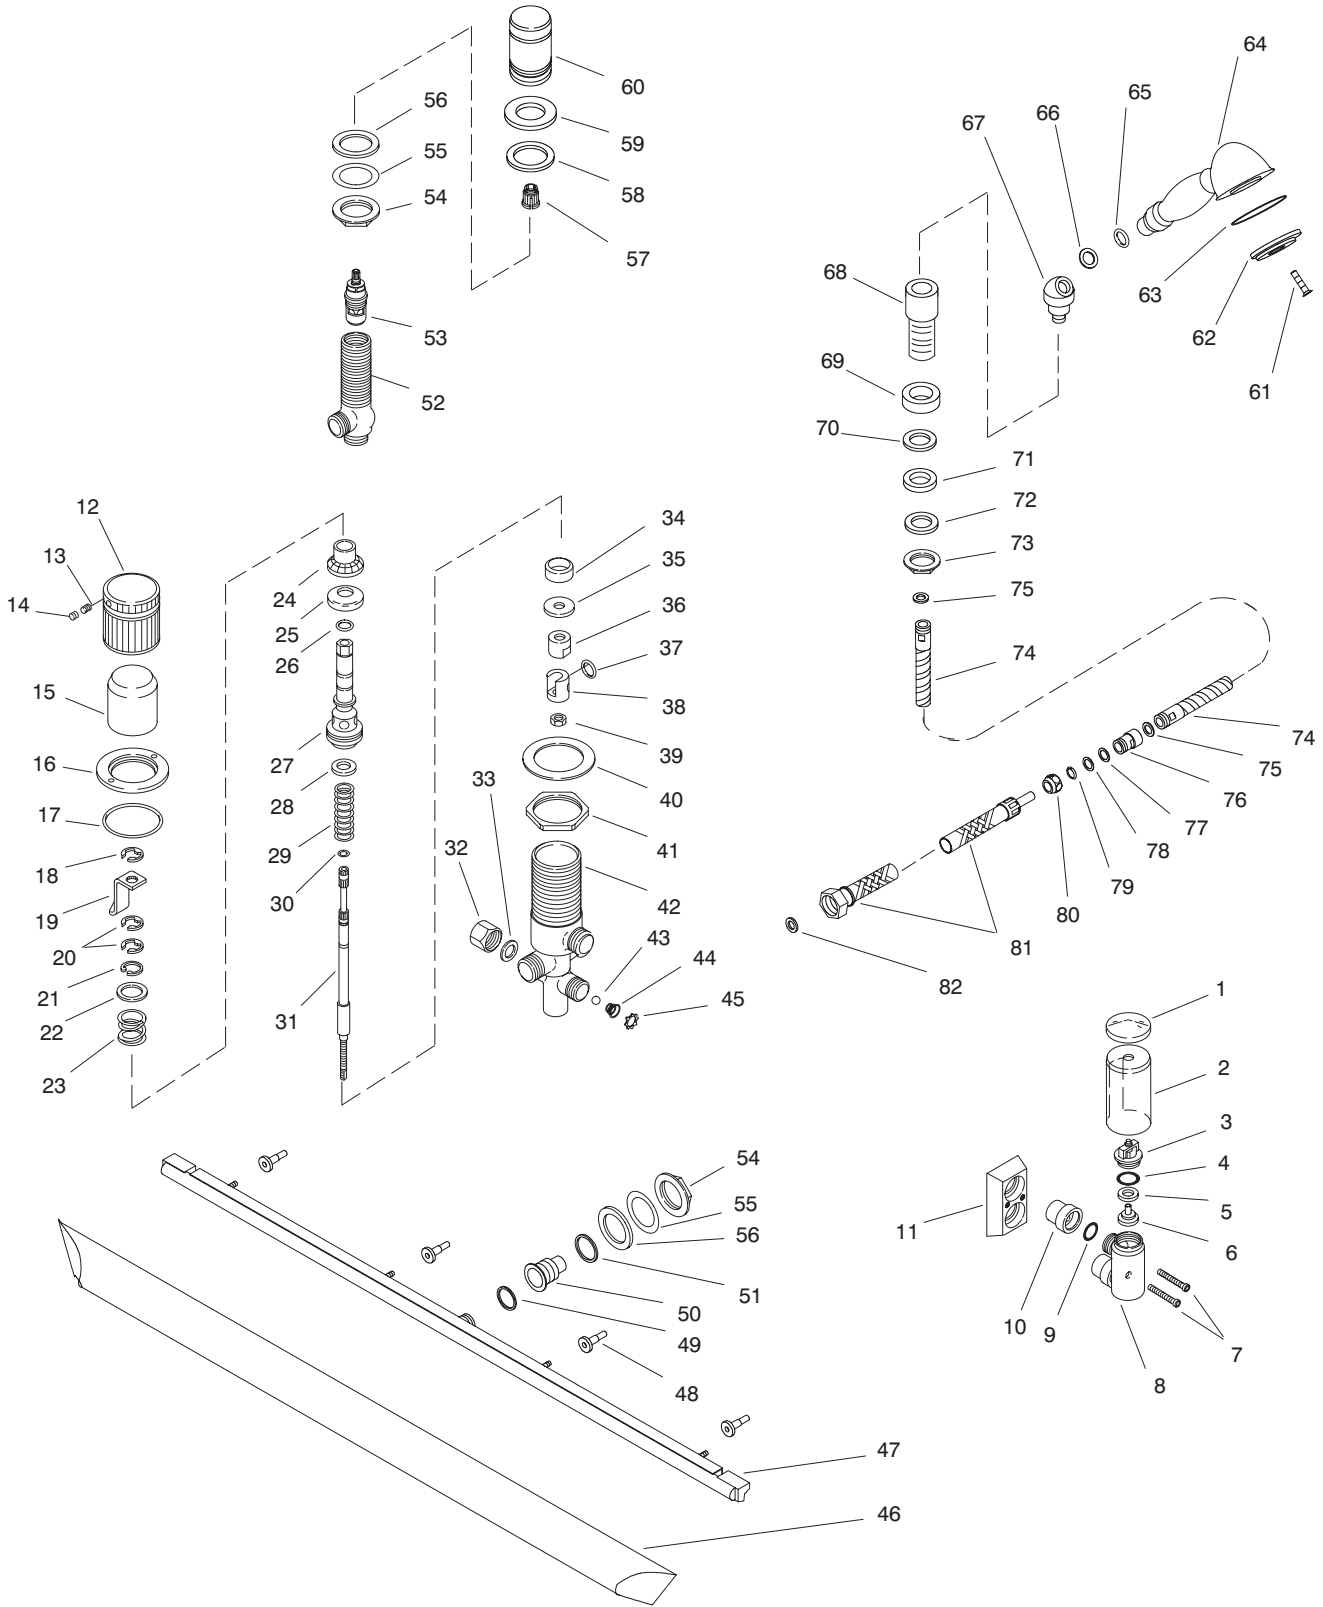

KOHLER® SERVICE PARTS

SEAWALL SPOUT AND PERSONAL SHOWER SYSTEM K-9570-CY-AA

Variation and/or finish/color code may be required when ordering.

SERVICE PARTS

ITEM NO.	PART NO.	FINISH				DESCRIPTION
FOR:	9570-CY	CP	BN	O	7	SPECIFY BY PART FINISH CODE BELOW
1	21281	CP	BN	AU	AU	Cover
2	21284	CP	BN	AU	AU	Shroud Assembly
3	521278					Cap Assembly
4	21271					O-Ring
5	21272					Gasket
6	21265					Float
7	21279					Screw
8	21275	CP	BN	AU	AU	Body & Bushing Assembly
9	34300					O-Ring
10	21276	CP	BN	AU	AU	Sleeve, Vacuum Breaker
11	21288	CP	BN	AU	AU	Bracket Assembly, Wall
12	52714	CP	BN	AU	AU	Handle Assembly
13	34453					Set Screw
14	52723					Hole Plug
15	52665	CP	BN	AU	AU	Sleeve
16	52666	CP	BN	AU	AU	Flange
17	48686					O-Ring
18	50593					E-ring, Bowed
19	50338					Detent
20	50541					E-Ring
21	54997					Retaining Clip
22	54996					Washer
23	54995					Spring
24	55003					Diaphragm Backing Clip
25	55004					Diaphragm
26	55110					O-Ring
27	55006					Seat
28	55413					Washer
29	54998					Spring
30	55109					O-Ring
31	55005					Stem
32	52745					Hex Cap
33	40295					Fiber Washer
34	55174					Cushion, Upper
35	55000					Washer, Lower
36	55173					Cushion, Lower
37	55108					O-Ring
38	55001					Spool
39	51533					Jam Nut
40	54994					Washer
41	55002					Nut, Shank
42	55007					Valve Body
43	55439					Ball, Check
44	52886					Spring, Conical
45	52895					Retaining Ring
46	90406	CP	BN	AU	AU	Shroud Assembly
47	90399					Tube Assembly
48	63035					Steel Fastener (for K-868, K-870)
	91368					Rubber Fastener (for K-1398)
49	90482					O-Ring
50	90403					Sleeve Assembly
51	90411					Gasket
52	55041					3/4" Side Valve Body
53	22377					3/4" Ceramic Valve
54	22351					Nut
55	22352					Washer
56	22400					Washer
57	22325					Spline Adaptor
58	22346					Washer
59	22341	AU	AU	AU	AU	Escutcheon
60	22371	CP	BN	O	7	Handle
61	22479	AU	AU	AU	AU	Screw
62	22480	AU	AU	AU	AU	Spray Face
63	22266					Washer
64						Available in Service Kit Only
65	22263					Flow Restrictor
66	22270					Washer
67	22366	CP	BN	O	7	Elbow
68	22369	CP	BN	O	7	Hose Guide
69	22362	AU	AU	AU	AU	Escutcheon
70	22481					Washer, Escutcheon

ITEM NO.	PART NO.	FINISH				DESCRIPTION
FOR:	9570-CY	CP	BN	O	7	SPECIFY BY PART FINISH CODE BELOW
71	21685					Washer
72	21658					Washer
73	22268					Nut
74	22440	CP	CP	CP	CP	Decorative Hose
75	22441					Washer
76	22438					Compression Adaptor
77	22439					Washer
78	22444					Washer, Brass
79	22442					Ferrule
80	22443					Compression Nut
81	22437					S. S. Hose
82	22436					Washer

SERVICE KITS

PART NO.	ITEM NO.	FINISH				QTY.	DESCRIPTION
FOR:	9570-CY	CP	BN	O	7		SPECIFY BY PART FINISH CODE BELOW
30372							Valve Service Kit
	4					1 ea.	O-Ring
	5					1 ea.	Gasket
	6					1 ea.	Float
	7					1 ea.	Screw
	9					1 ea.	O-Ring
22285		CP	BN	O	7		Hand Shower
	64					1 ea.	Hand Shower Subassembly
	65					1 ea.	Flow Restrictor
	66					1 ea.	Washer
	67	CP	BN	O	7	1 ea.	Hose Guide
500469	12-45	CP	BN	AU	AU	1 ea.	3-Way Diverter Valve Assembly

Variation and/or finish/color code may be required when ordering.