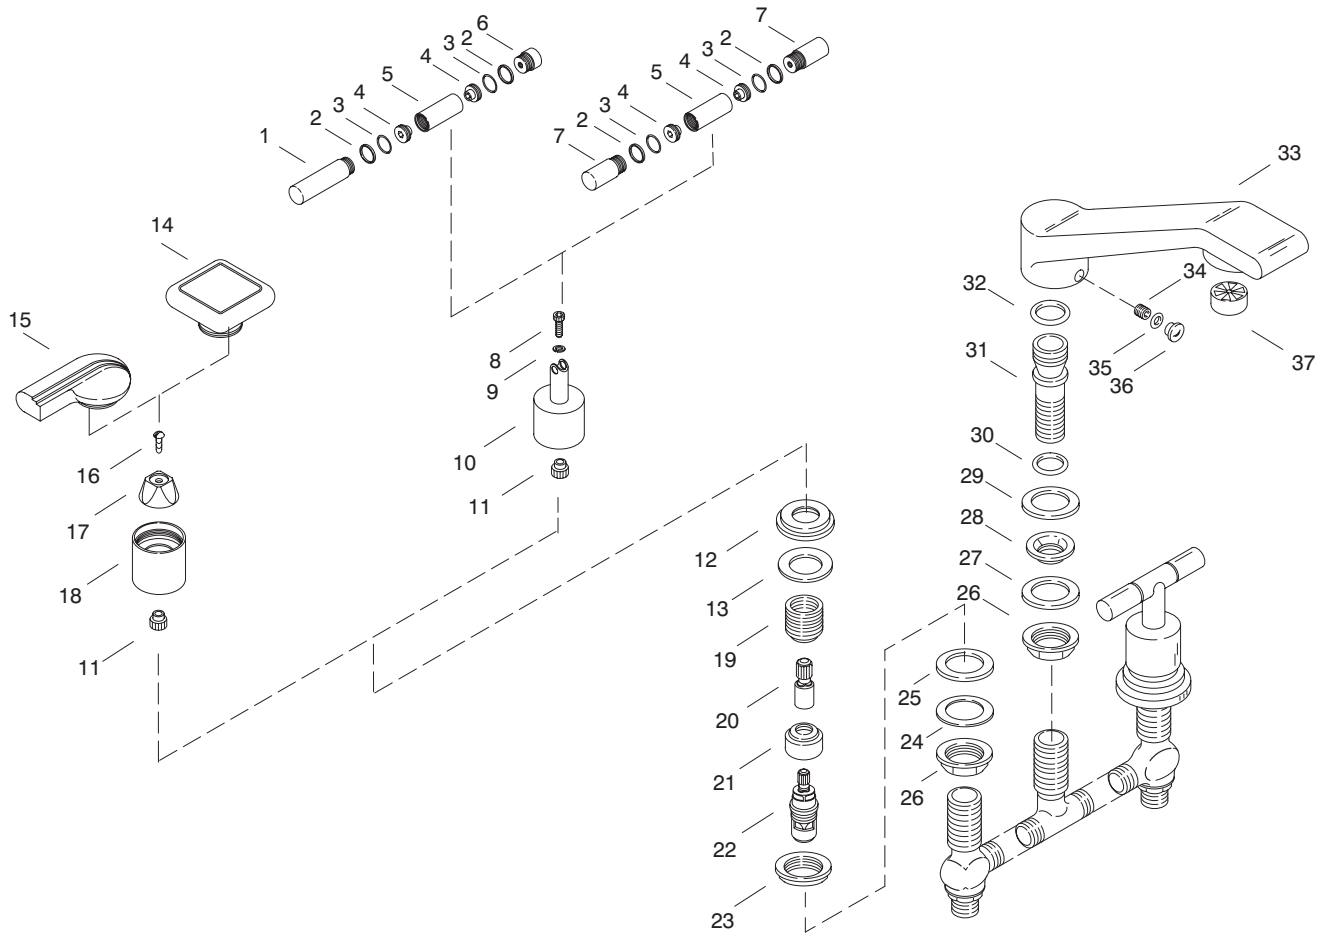

KOHLER® SERVICE PARTS

TABORET™ HIGH-FLOW
RIM-MOUNT BATH FAUCET
K-8238-2-**-AA, K-8238-4-**-AA,
K-8238-4A-**-AA, K-8238-6-**-AA

SERVICE PARTS

ITEM	PART NO.	DESCRIPTION
1	56092	Handle Endpiece, Long
2	57084	Index Ring, Red
	57085	Index Ring, Blue
3	33993	O-Ring
4	54931	Screw, .438-27 UNC-2A
5	57081	Centerpiece, Handle
6	56091	Endpiece, Handle, Short
7	57082	Endpiece, Handle
8	55432	Screw, .164-32 UNC-2A x .50
	55647	Screw, .164-32 UNC-2A x 1.00
9	55433	Lock Washer
10	52964	Stem/Skirt Handle
11	42685	Spline Adapter(Short-33/64")
12	54539	Escutcheon
13	50371	Gasket
14	57330	Handle, Large
15	57335	Handle, Mach, Large, Hot
	57334	Handle, Mach, Large, Cold
16	31491	Screw, .164-32 UNC-2A x .50
	21102	Screw, .164-32 UNC-2A x 1.13
17	57338	Adapter, Handle
18	57340	Bonnet, Large
19	54538	Adapter
20	54543	Spline Adapter (Long-1 1/32")

SERVICE PARTS

ITEM	PART NO.	DESCRIPTION
21	46115	Stablizer
22	22376	Valve Unit(Closes Clockwise)
	22377	Valve Unit(Closes Counterclockwise)
23	54532	Threaded Collar
24	22352	Friction Washer
25	22400	Rubber Washer
26	22351	Nut
27	30566	Metal Washer
28	54529	Small Threaded Collar
29	54530	Washer
30	71016	O-Ring
31	54536	Supply Tube
32	41319	O-Ring
33		Available in Service Kit only
34	46112	Screw, .313-18 UNC-3A x .31
35	32698	O-Ring
36	21290	Plug Button
37	38808	Stream Breaker

SERVICE KITS

PART NO.	ITEM	QTY.	DESCRIPTION
56522			Spout Assembly
	33	1 ea.	Spout, Deck Mount
	34	1 ea.	Screw, .313-18 UNC-3A x .31
	37	1 ea.	Stream Breaker

Variation and/or finish/color code may be required when ordering.