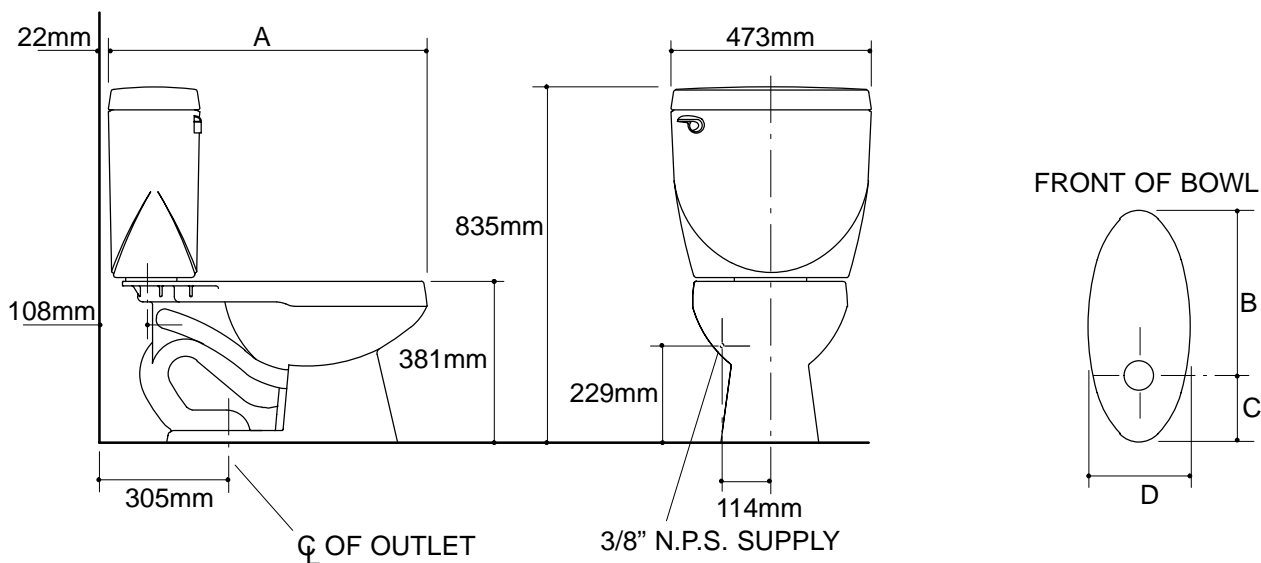

### Ordering Information

Applicable toilet:		
2-piece toilet with elongated bowl		
with standard tank	K-3471-K	shown
with insuliner tank	K-3471-KU	shown
2-piece toilet with round bowl bowl		
with standard tank	K-3472-K	not shown
with insuliner tank	K-3472-KU	not shown
Accessories/hardware:		
3/8" supply	K-7637	recommended
Floor bolts (pr.)	21401	recommended
Seat for K-3471-K and K-3471-KU		
Lustra	K-4652	recommended
French Curve	K-4653	recommended
Seat for K-3472-K and K-3472-KU		
Lustra	K-4662	recommended

### Product Information

Fixture:	
Litres per flush	6 litres
Passageway	44mm
Water depth from rim	171mm
Seat post hole centers	140mm
Included Components:	
Bowl, K-3471-K and K-3471-KU	K-4236-K-AB
Bowl, K-3472-K and K-3472-KU	K-4237-K-AB
Tank	K-4591-K/KU
Tank cover	80576
Bolt cap accessory pack	52048
Tank accessory pack	73062
Trip lever	84128

#### Roughing-In Notes

	A	B	C	D
K-3471-K/KU	749mm	397mm	156mm	241mm
K-3472-K/KU	699mm	359mm	157mm	248mm

.9<116