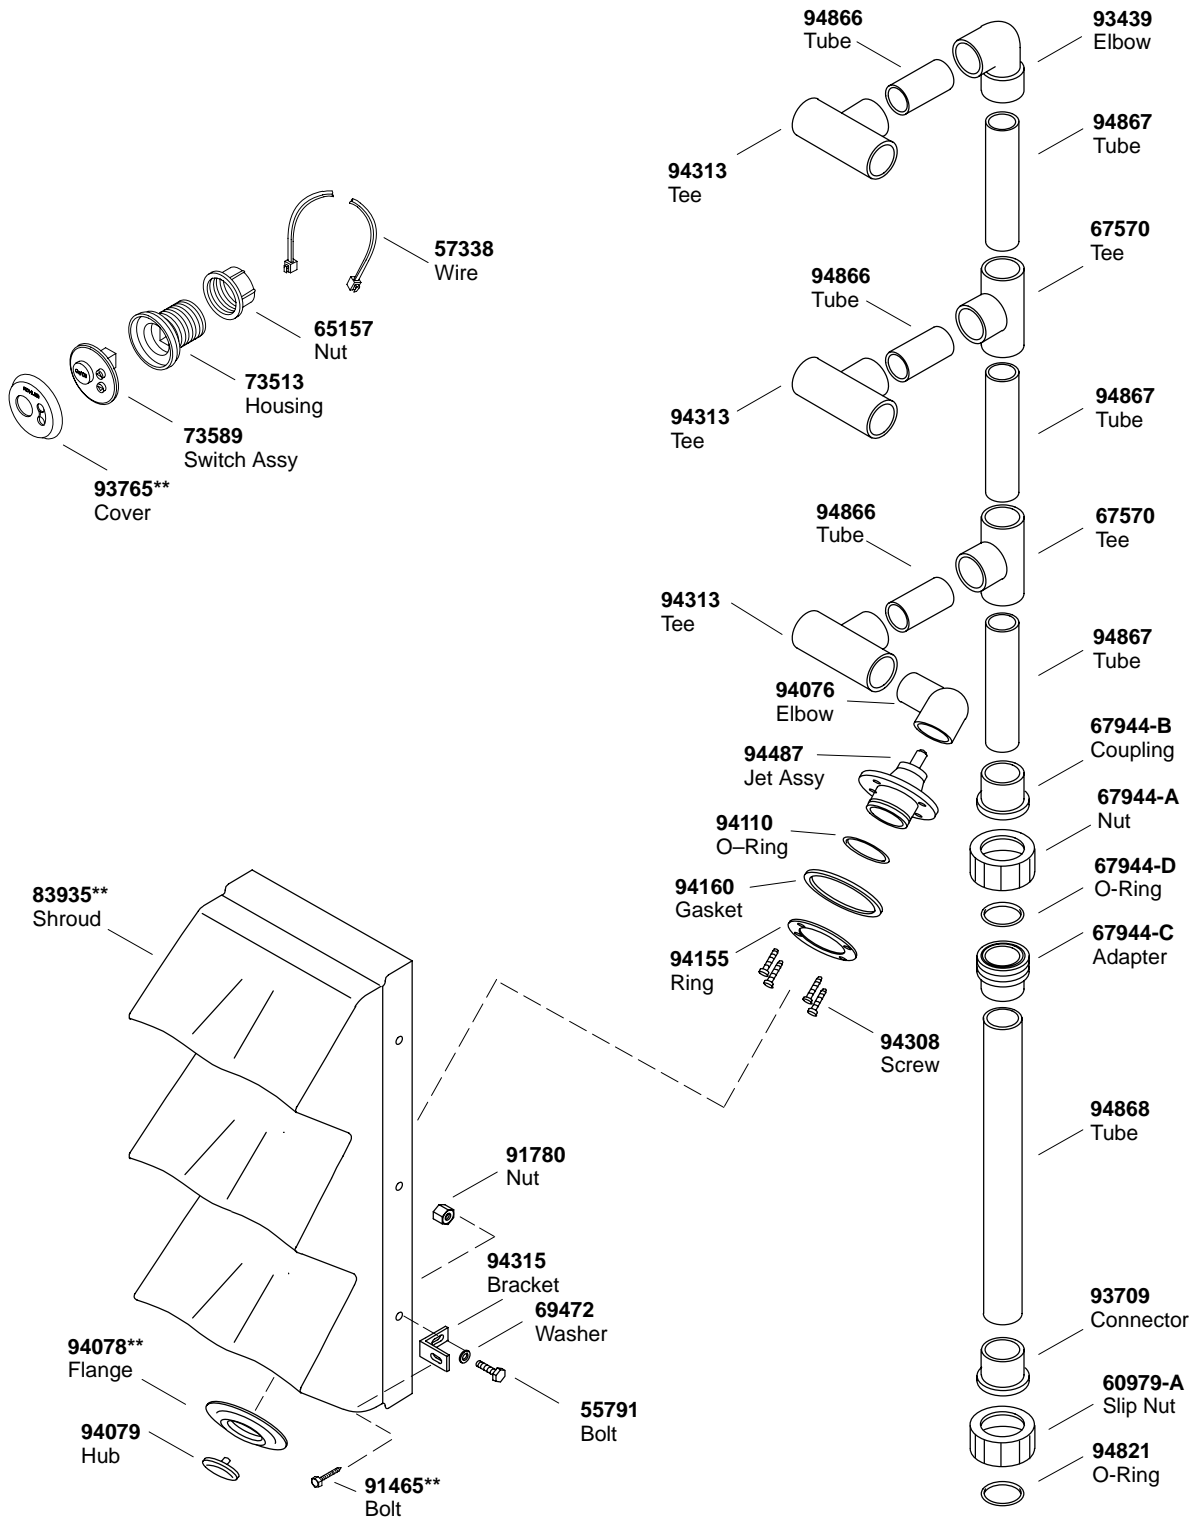

KOHLER® SERVICE PARTS

6-JET BODYSPA™ VITREOUS TOWER

K#	Description
K-1040-**-AA	6-Jet BodySpa Vitreous Tower

**Finish/color code must be specified when ordering.