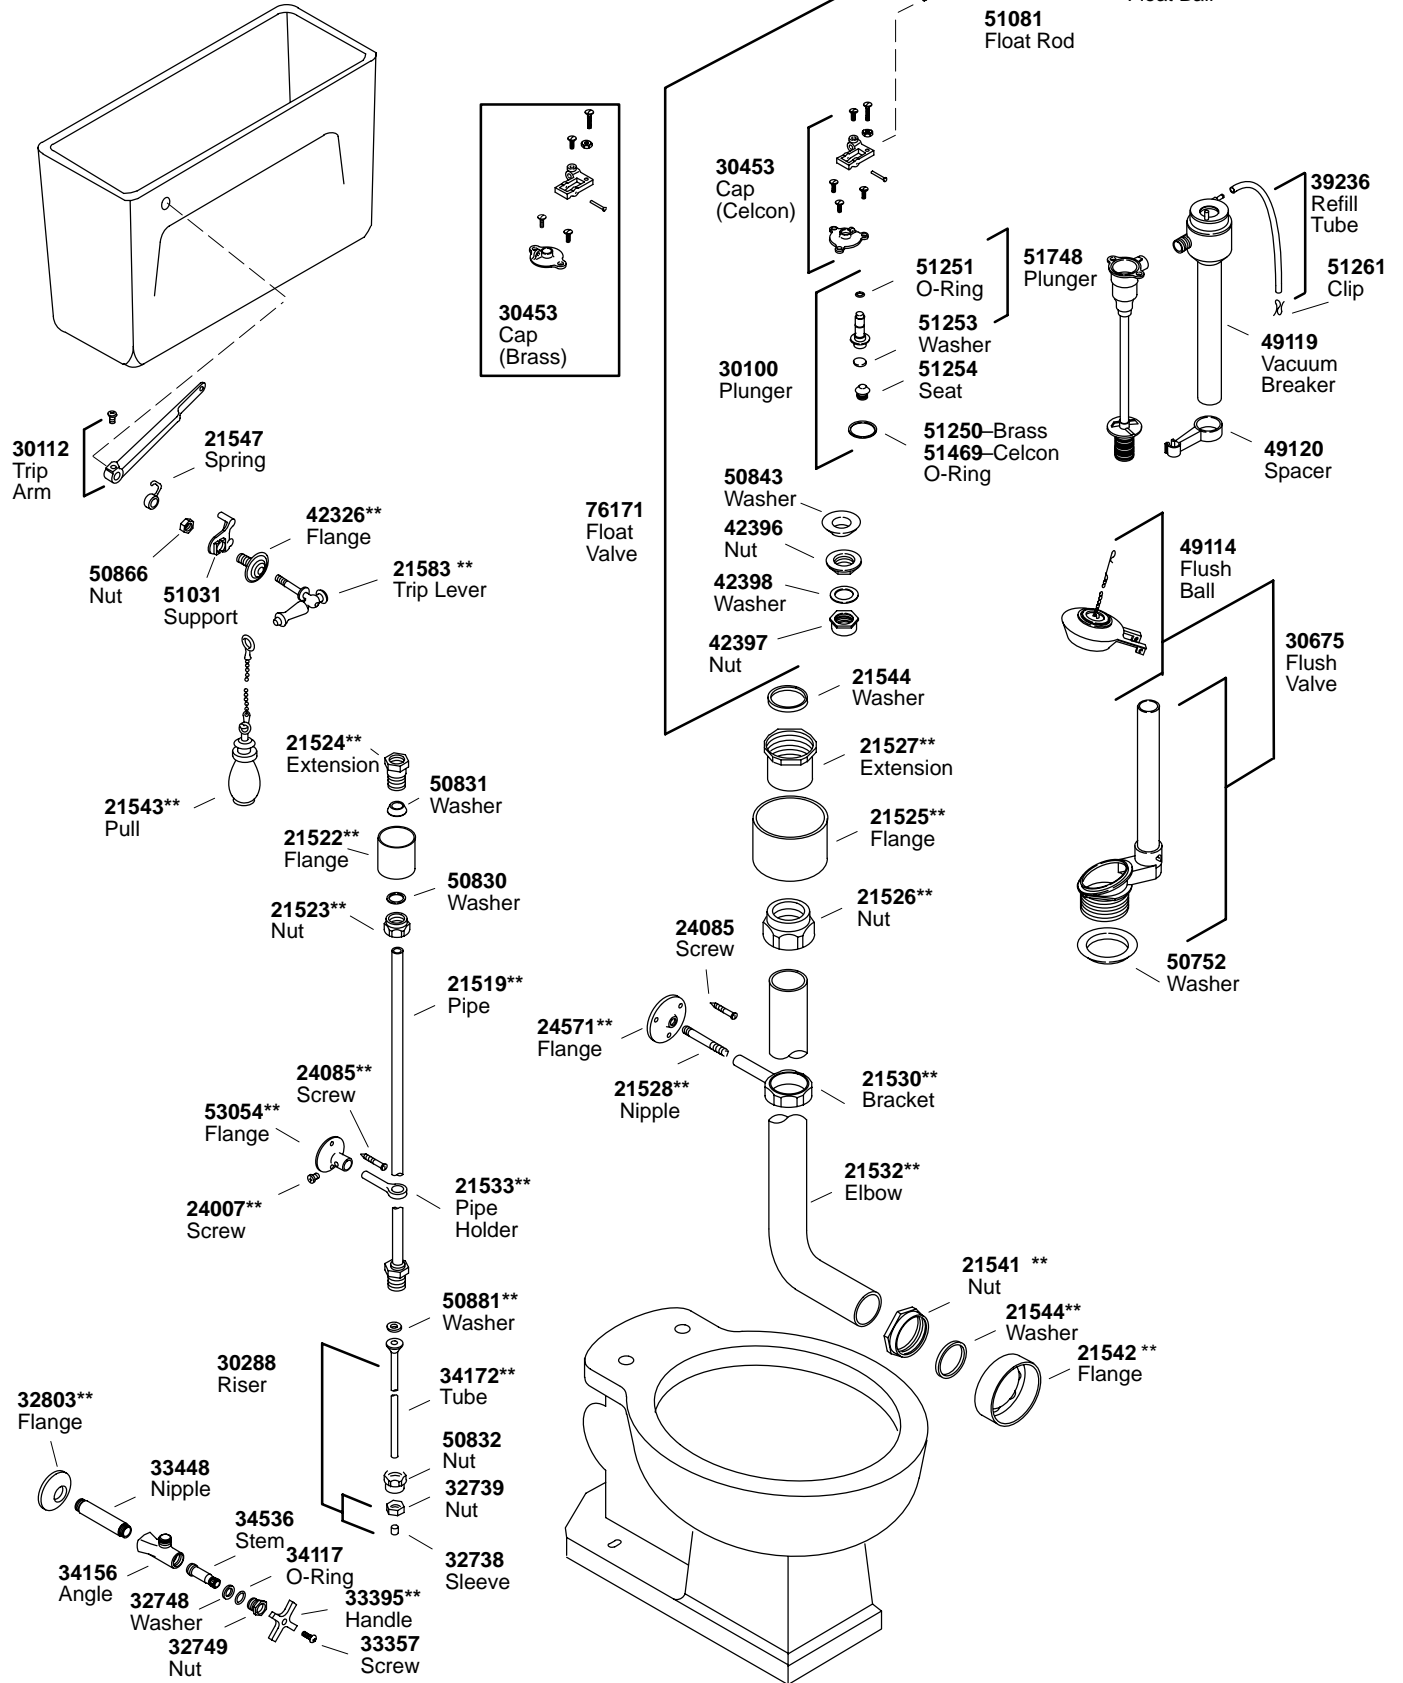

K#	Bowl
K-3410-**-AA	Elongated

\*\*Finish/color code must be specified when ordering.