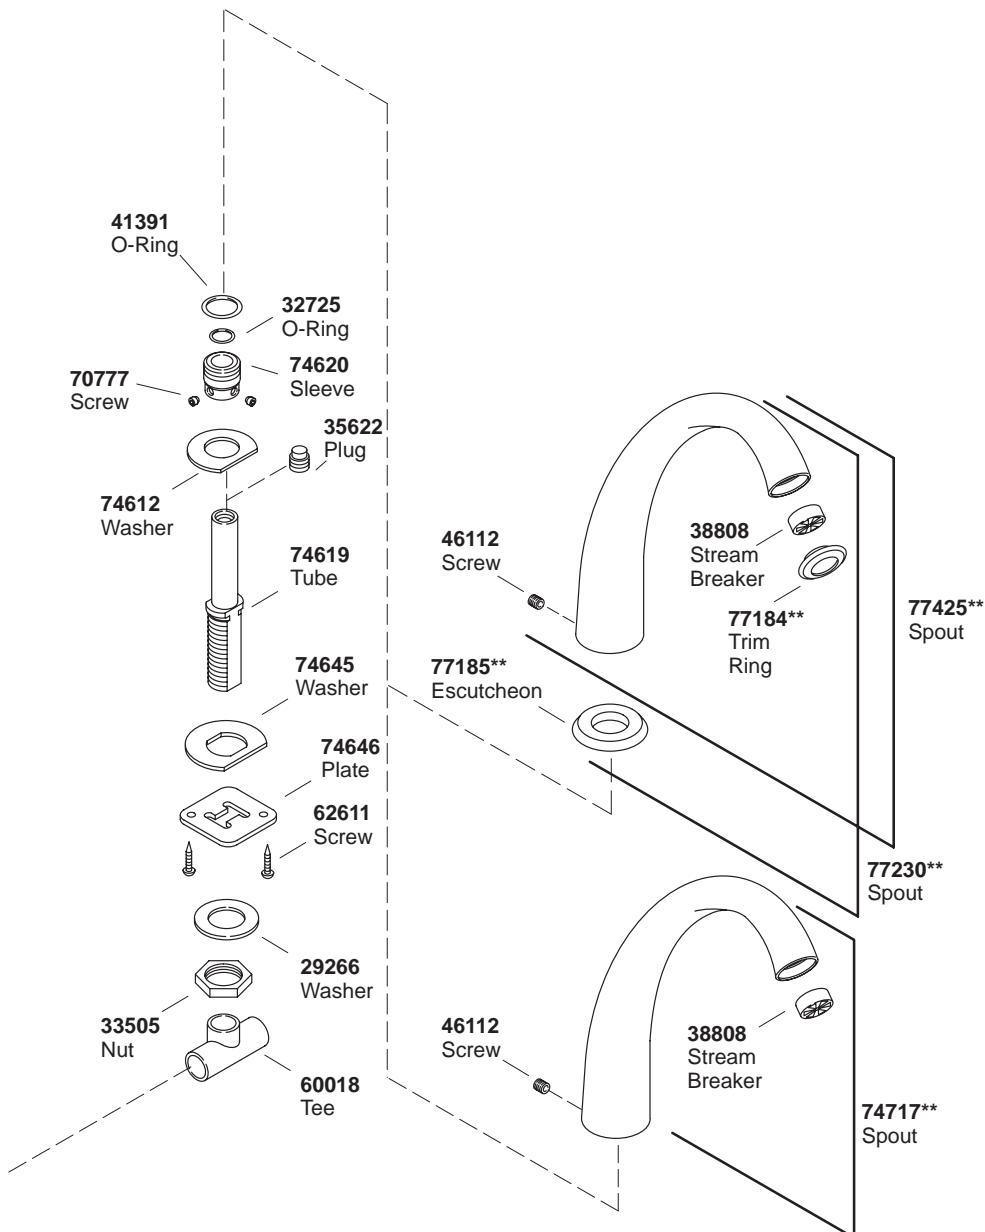

KOHLER® SERVICE PARTS

FINIAL FUNDAMENTALS & FINIAL TRADITIONAL BATH/DECK MOUNT BATH FAUCET

K#	Cross Handle	Lever Handle	Tee Handle	Traditional Handle	Base Valve
K-T314-3-**-AA	X				
K-T314-4-**-AA		X			
K-T314-4F-**-AA				X	
K-T314-4M-**-AA				X	
K-T314-4P-**-AA				X	
K-T314-6-**-AA			X		
K-301-K-NA-AA					X

Order the following parts based on the finish/
color code of your faucet.
Ex: Order 75610-CP for K-314-3-CB

Part #	K# Finish						
	SC	CB	PW	CP	T1	CW	PB
75610	SC	CP	0	CP	TB	0	
75611		CP	0	CP			PB
75624	CP	PB	PB	CP	PB	CP	
75625	SC	CP	0	CP	TB	0	
75861		CB	PW				
75862		CB	PW	CP			
77183		PB	PB	CP			PB
77232-4F				CP			PB
77232-4M		CB		CP			PB
77232-4P			PB	CP			PB

**Finish/color code must be specified when ordering.

Order the following parts based on the finish/
color code of your faucet.
Ex: Order 74717-CP for K-314-3-CB

Part #	K# Finish						
	SC	CB	PW	CP	T1	CW	PB
74717	SC	CP	0	CP	TB	0	
77184		PB	PB	CP			PB
77185		PB	PB	CP			PB
77230		CB	PW	CP			PB
77425		CB	PW	CP			PB

**Finish/color code must be specified when ordering.