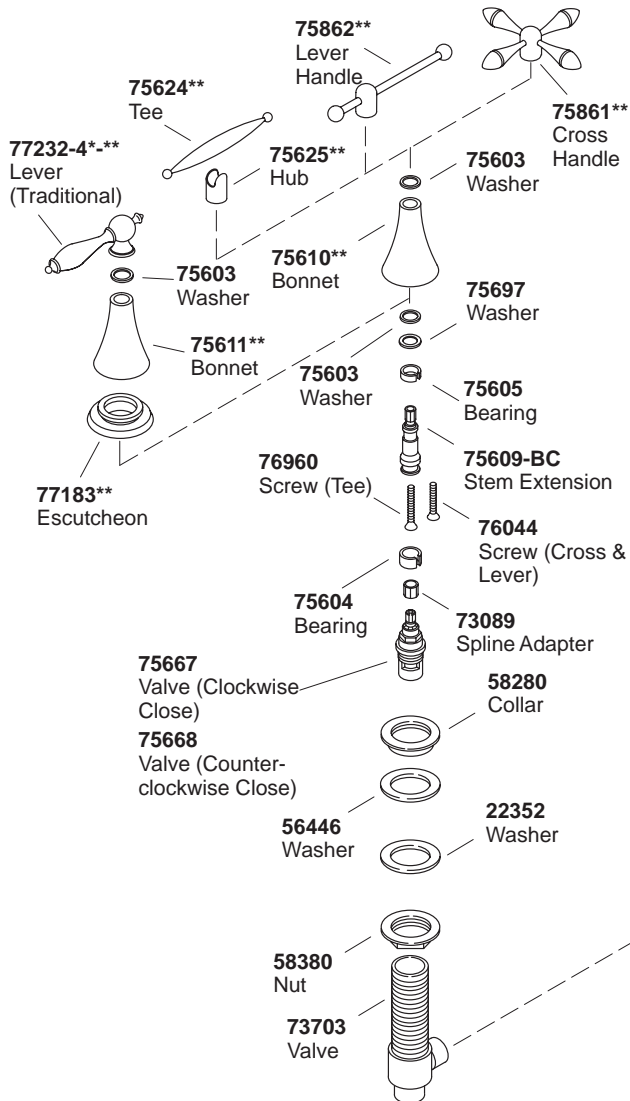

KOHLER® SERVICE PARTS

FINIAL FUNDAMENTALS & FINIAL TRADITIONAL BATH/DECK MOUNT BATH FAUCET

K#	Cross Handle	Lever Handle	Tee Handle	Traditional Handle	Base Valve
K-T314-3-**-AA	X				
K-T314-4-**-AA		X			
K-T314-4F-**-AA				X	
K-T314-4M-**-AA				X	
K-T314-4P-**-AA				X	
K-T314-6-**-AA			X		
K-301-K-NA-AA					X

Order the following parts based on the finish/
color code of your faucet.
Ex: Order 75610-CP for K-314-3-CB

Part #	K# Finish						
	SC	CB	PW	CP	T1	CW	PB
75610	SC	CP	0	CP	TB	0	
75611		CP	0	CP			PB
75624	CP	PB	PB	CP	PB	CP	
75625	SC	CP	0	CP	TB	0	
75861		CB	PW				
75862		CB	PW	CP			
77183		PB	PB	CP			PB
77232-4F				CP			PB
77232-4M		CB		CP			PB
77232-4P			PB	CP			PB

**Finish/color code must be specified when ordering.

Order the following parts based on the finish/
color code of your faucet.
Ex: Order 74717-CP for K-314-3-CB

Part #	K# Finish						
	SC	CB	PW	CP	T1	CW	PB
74717	SC	CP	0	CP	TB	0	
77184		PB	PB	CP			PB
77185		PB	PB	CP			PB
77230		CB	PW	CP			PB
77425		CB	PW	CP			PB

**Finish/color code must be specified when ordering.