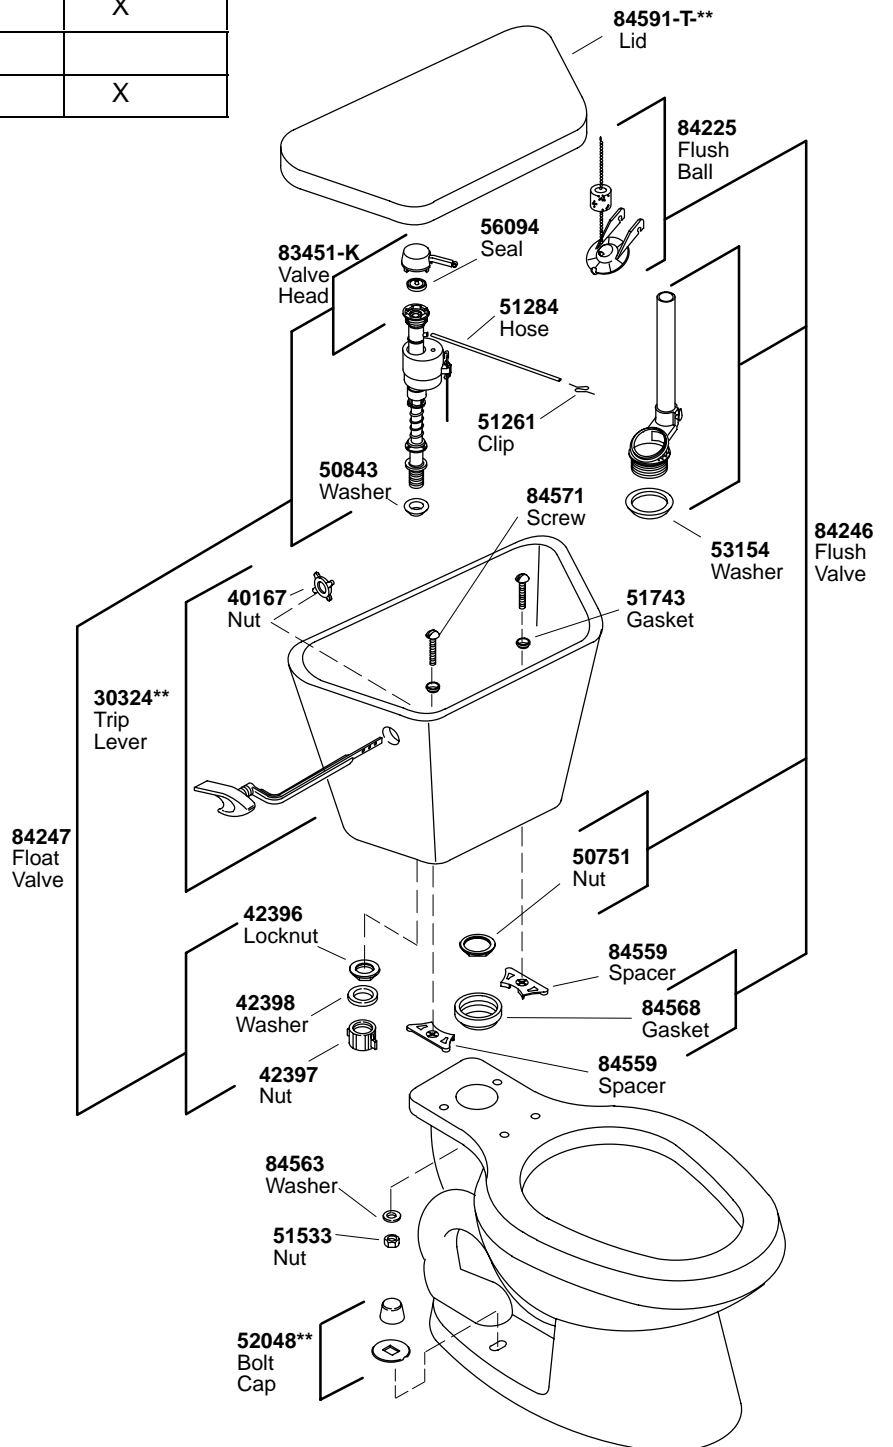

K#	Bowl	Insulated	Tank Cover Locks
K-3422-**-AA	Elongated		
K-3422-T**-AA	Elongated		X
K-3422-U**-AA	Elongated	X	
K-3422-UT**-AA	Elongated	X	X
K-3423-**-AA	Round		
K-3423-T**-AA	Round		X
K-3423-U**-AA	Round	X	
K-3423-UT**-AA	Round	X	X

\*\*Finish/color code must be specified when ordering.