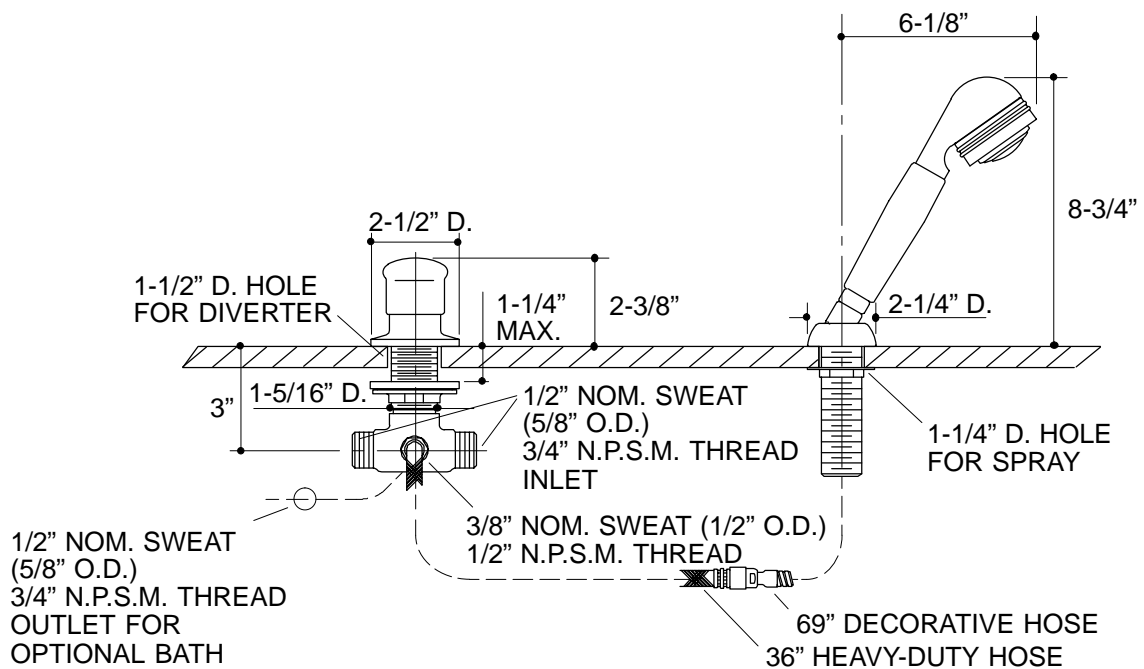

Ordering Information

Applicable faucet:	
Three-way handshower only	K-6528
Two-way diverter and handshower	K-6529
Two-way diverter valve	K-9530

316

K-6528, K-6529, K-9530 MasterShower™ Diverter Valve and Handshower
 115032-1-AA (9619)