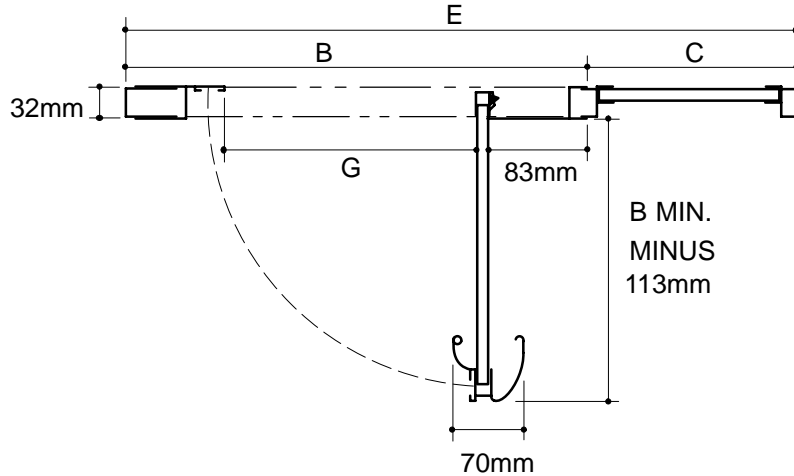

Ordering Information

Applicable product:
Reference models and measurements below.

Installation Notes

Refer to installation instructions included with fixture before beginning installation.

NOTE: PANEL MAY BE ATTACHED TO EITHER SIDE.

PLAN VIEW

Roughing-In Notes					
	A	B	C	E	G
K-731200 Custom	1524-1829mm	711-914mm	203-914mm	559-711mm	559-711mm
R-Specified when ordered - MAX. 1321mm.					

FRONT VIEW