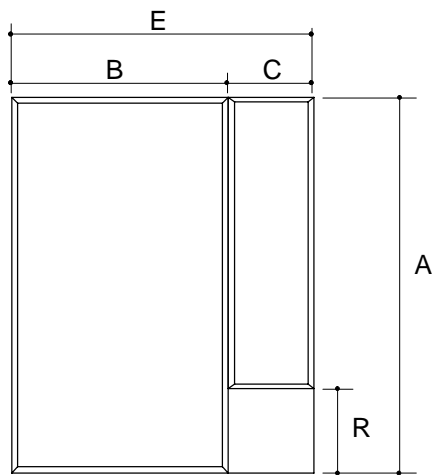

Ordering Information

Applicable product:
Reference models and measurements below.

Installation Notes

Refer to installation instructions included with fixture before beginning installation.

NOTE: PANEL MAY BE ATTACHED TO EITHER SIDE.

PLAN VIEW

Roughing-In Notes					
	A	B	C	E	G
K-731200 Custom	1524-1829mm	711-914mm	203-914mm	559-711mm	559-711mm
R-Specified when ordered - MAX. 1321mm.					

FRONT VIEW