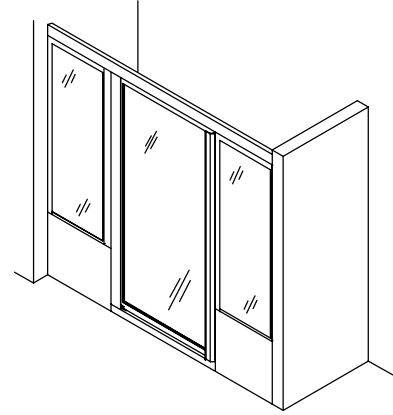

K-711400

FEATURES

- Reversible header
- 1" adjustability per side
- 2" size range
- Soft touch foam handle insert
- Corrosion resistant
- Stainless steel hardware
- Full length magnetic strip
- Watertight design
- Right or left door swing

CODES/STANDARDS

Specified model meets or exceeds the following:

- ANSI Z97.1 (tempered glass)

GLASS OPTIONS

- B Obscure
- L Clear

COLORS/FINISHES

- 0 White
- SH Bright Silver Finish
- BH Bright Brass Finish

SPECIFIED MODEL:

Model	Application	Glass Options		Frame Finishes/Colors		
		B	L	SH	BH	0
K-711400 Custom	Shower	☐	☐	☐	☐	☐

PRODUCT SPECIFICATION:

Focal pivot with two in-line panels on knee wall shower door shall have reversible header. Door shall include 1" adjustability per side and 2" size range. Door handle shall have soft touch foam handle insert. Door shall be corrosion resistant and have stainless steel hardware, with full length magnetic strip. Door shall feature watertight design, with right or left door swing. Shower door shall be Kohler Model K-711400 Custom.