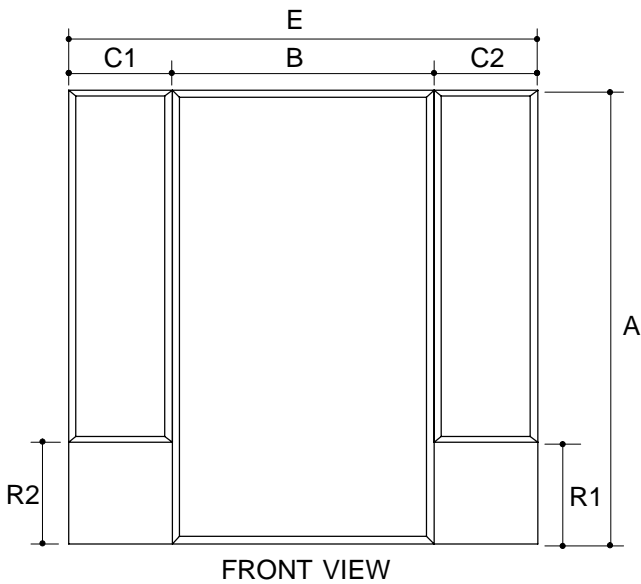

ROUGHING-IN NOTES	A	B	C1	C2	E	G (MAX.)
K-711400 Custom	60"-72"	28"-36"	8"-18"	8"-18"	44"-72"	22"-28"
R1 and R2—Specified when ordered—MAX. 52".