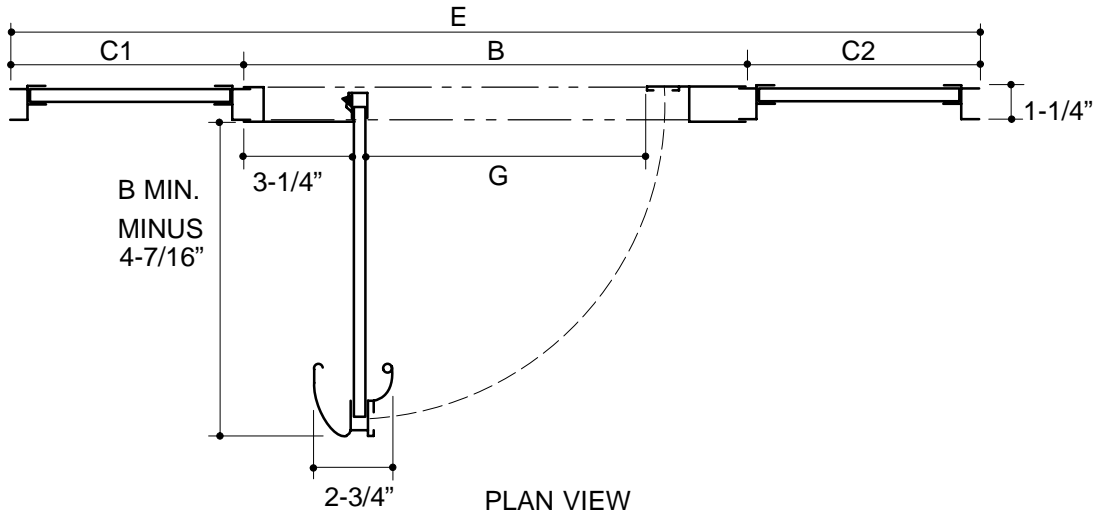

K-711400

FEATURES

- Reversible header
- 1" adjustability per side
- 2" size range
- Soft touch foam handle insert
- Corrosion resistant
- Stainless steel hardware
- Full length magnetic strip
- Watertight design
- Right or left door swing

PRODUCT SPECIFICATION:

Focal pivot with two in-line panels on knee wall shower door shall have reversible header. Door shall include 1" adjustability per side and 2" size range. Door handle shall have soft touch foam handle insert. Door shall be corrosion resistant and have stainless steel hardware, with full length magnetic strip. Door shall feature watertight design, with right or left door swing. Shower door shall be Kohler Model K-711400 Custom.

FOCAL

ROUGHING-IN NOTES	A	B	C1	C2	E	G (MAX.)
K-711400 Custom	60"-72"	28"-36"	8"-18"	8"-18"	44"-72"	22"-28"
R1 and R2—Specified when ordered—MAX. 52".						

PRODUCT DIAGRAM

K-711400 Focal Pivot Shower Doors