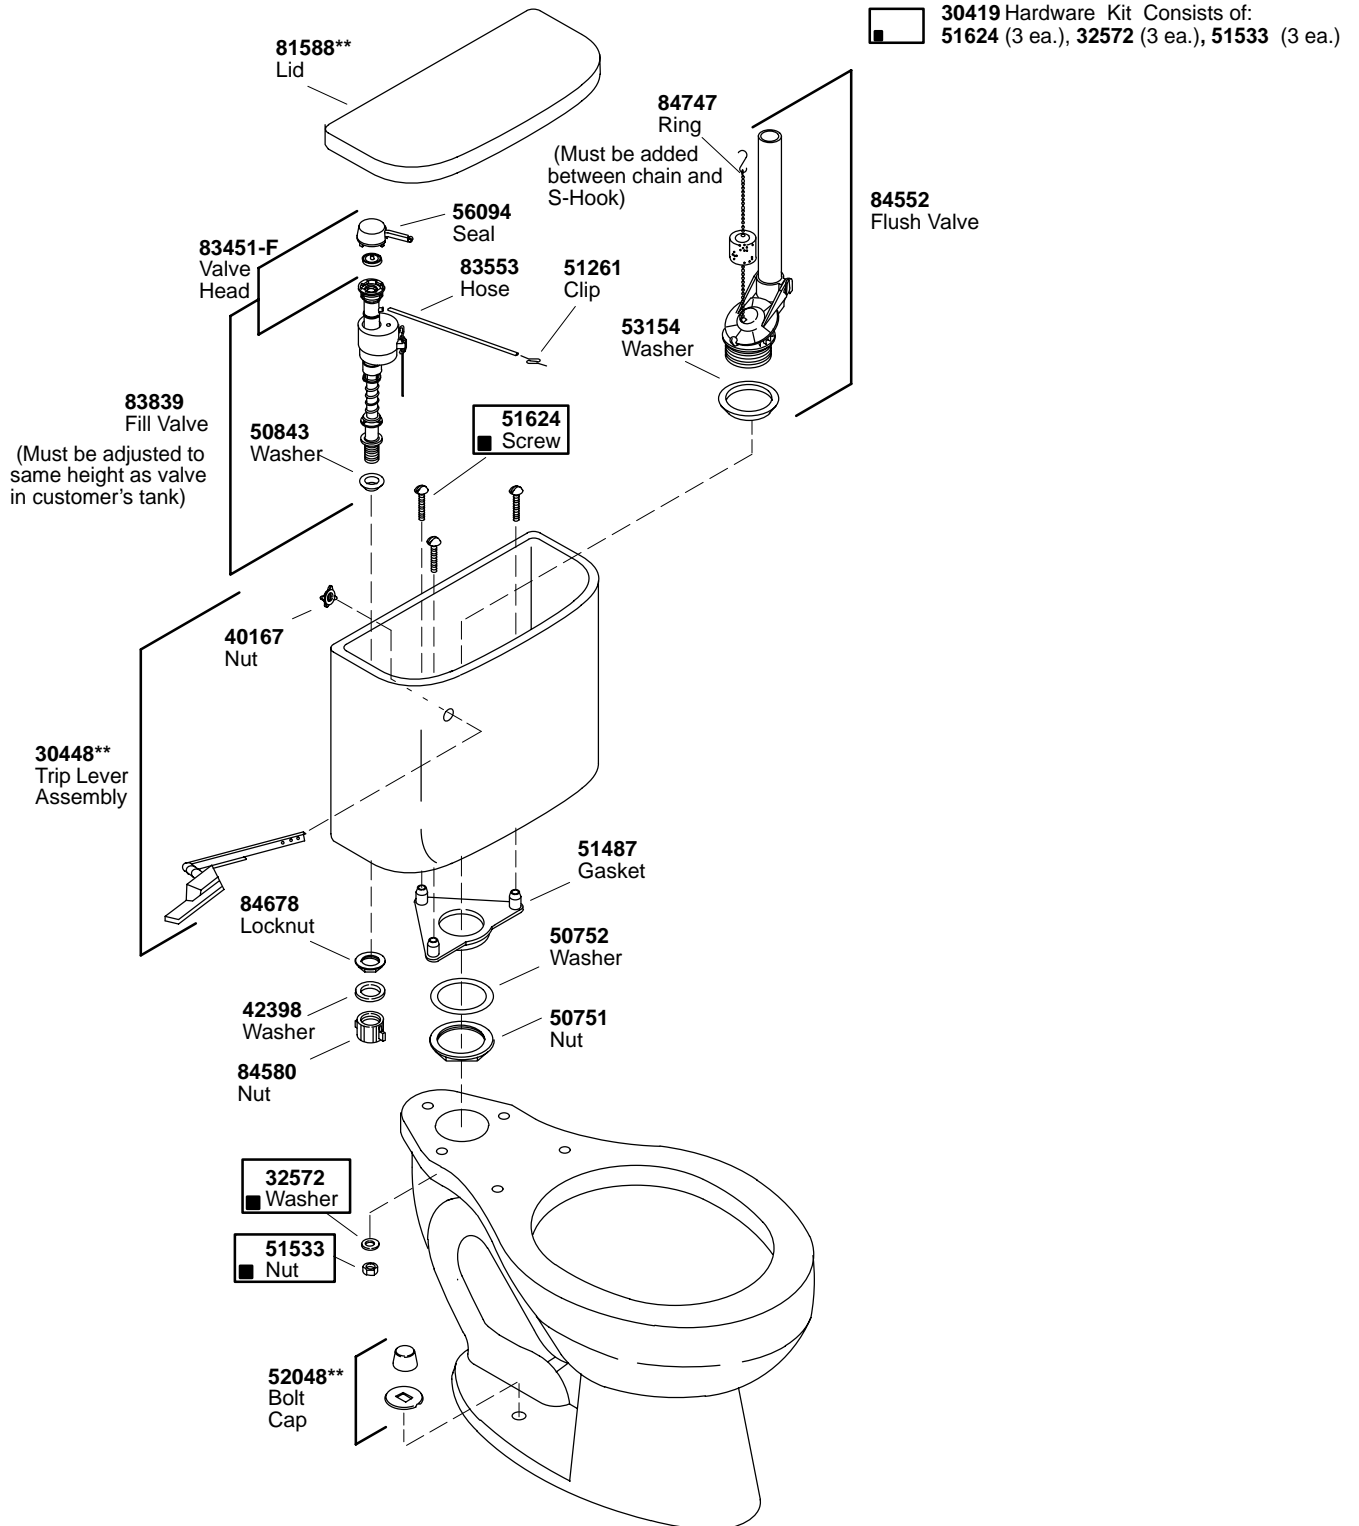

KOHLER® SERVICE PARTS

CONFIDANTE LITE MODIFIED TOILET

| | |
|-----------------|------------------|
| K# | |
| K-3557-ZZ-**-AA | Round Front Bowl |

**Finish/color code must be specified when ordering.